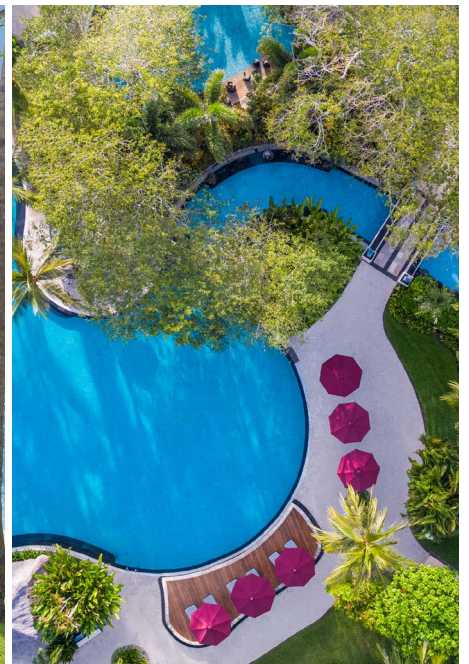

#### ACCOMMODATION

The Laguna, a Luxury Collection Resort & Spa features 287 guestrooms, suites and villas with 48 deluxe rooms and suites with direct access to an expansive lagoon, 19 spacious suites and 11 luxurious villas with a private pool and garden. The one- or two-bedroom pool villas offer a dedicated villa lobby and tropical garden. Guestroom interiors are reflective of contemporary Balinese design and butler service is offered throughout the resort.

#### EVENTS AND WEDDINGS

The Laguna, a Luxury Collection Resort & Spa boasts sophisticated event venues providing the ideal setting to host weddings and corporate and social events on the island.

Six contemporary indoor event and meeting venues, fully equipped with state of the art technology, are complemented with four inspiring outdoor venues.

Our dedicated Events Team will ensure an experience that goes beyond expectation.

---

Experience the true essence of Bali against the backdrop of the Indian Ocean, lush tropical gardens and seven sparkling lagoon pools.

## LOCATION

The Laguna, a Luxury Collection Resort & Spa is located in the 'Garden of Bali', Nusa Dua, at the southern part of Bali. Known for white-golden sand beaches and many other nearby highlights including an upscale 18-hole golf course, several temples, a museum, a shopping arcade, world-class convention centers and landmarks.