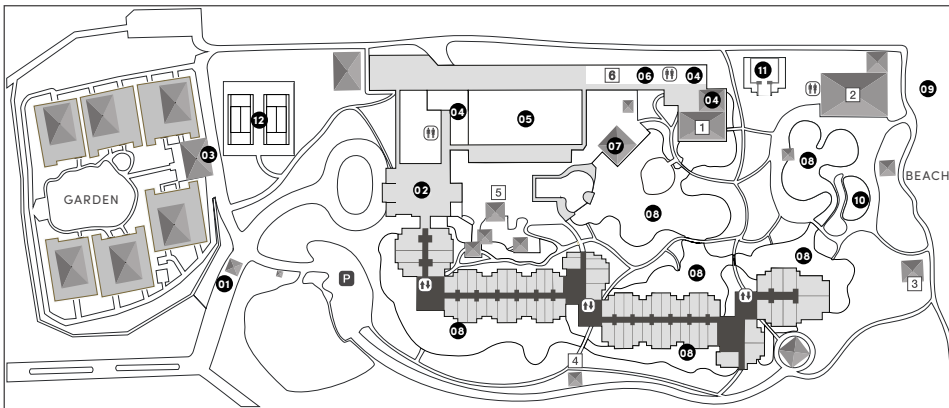

Boasting spectacular sea views, Arwana Restaurant and Bar is the ideal place to savor an unparalleled coastal cuisine with the freshest seafood and an exquisite selection of beverage and island-inspired cocktail creations. Banyubiru, set along a shimmering lagoon pool, features a delicious gourmet buffet for breakfast and dinner. Cornerstone offers a private wine room and a deli highlighting bakeries, sambal corner, homemade treats and daily specialties while Kul Kul Bar, Cascade Bar and Sapphire Bar feature signature cocktails, wine, spirit and an array of light bites.

## LAGOON SPA

Named after the expansive crystal lagoon pools, The Lagoon Spa offers pampering journeys in the comfort of indoor spa and at the ocean front gazebos surrounded by blue azure lagoons and swaying palms. Derived from one of the natural elements: Water, Lagoon Spa is instilled with a water theme that takes the center stage in the guests' experience. The Lagoon Spa is a serene destination where unique water features and indigenous treatments offer a total spa indulgence. Also inspired by the seven pillars of well-being, these essential key elements exude a sensation of rejuvenation and refinement throughout the entire spa journey.

## LOCATION

The Laguna, a Luxury Collection Resort & Spa is located in the 'Garden of Bali', Nusa Dua, at the southern part of Bali. Known for white-golden sand beaches and many other nearby highlights including an upscale 18-hole golf course, several temples, a museum, a shopping arcade, world-class convention centers and landmarks.

## HOTEL MAP