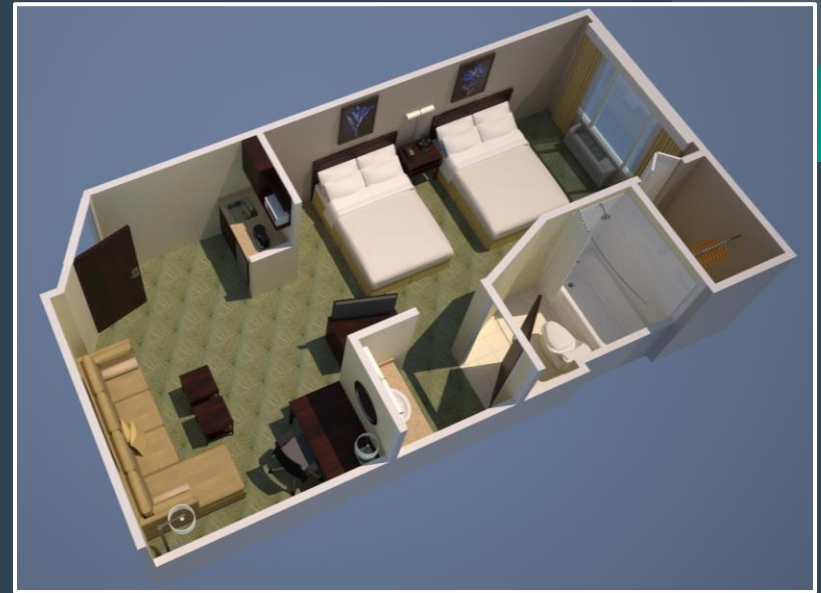

# SPRINGHILL SUITES DANBURY 3D GUEST ROOM FLOOR PLANS

One Bedroom Suite – 1 King Bed, Sofa Bed

One Bedroom Suite – 2 Double Beds, Sofa Bed

**SPRINGHILL SUITES®**

**MARRIOTT  
DANBURY**

30 Old Ridgebury Rd  
Danbury, CT 06810  
(203) 744-7333

[DanburySpringHillSuites.com](http://DanburySpringHillSuites.com)

*Actual rooms may vary slightly from the floor plans shown. Furniture & décor varies from diagrams at this hotel.*