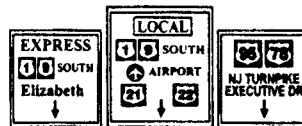

Directions to the Hotel from 78 East and Garden State Parkway (North/South)

FROM 78 EAST

Follow the sign to exit 58A, bear right.
Follow the signs for 1, 9, 21, 22 / Newark.

(The Hotel appears immediately on the right hand side.)

FROM GARDEN STATE PARKWAY (NORTH/SOUTH)

Take GSP to Exit 142. (From GSP South, you must make a U-Turn at 50-A to get onto 78 East)
Follow the signs for 78 EAST.
Follow the directions above from 78 EAST.

24 EAST

Take 24 EAST to 78 EAST.
Follow the directions above from 78 EAST.