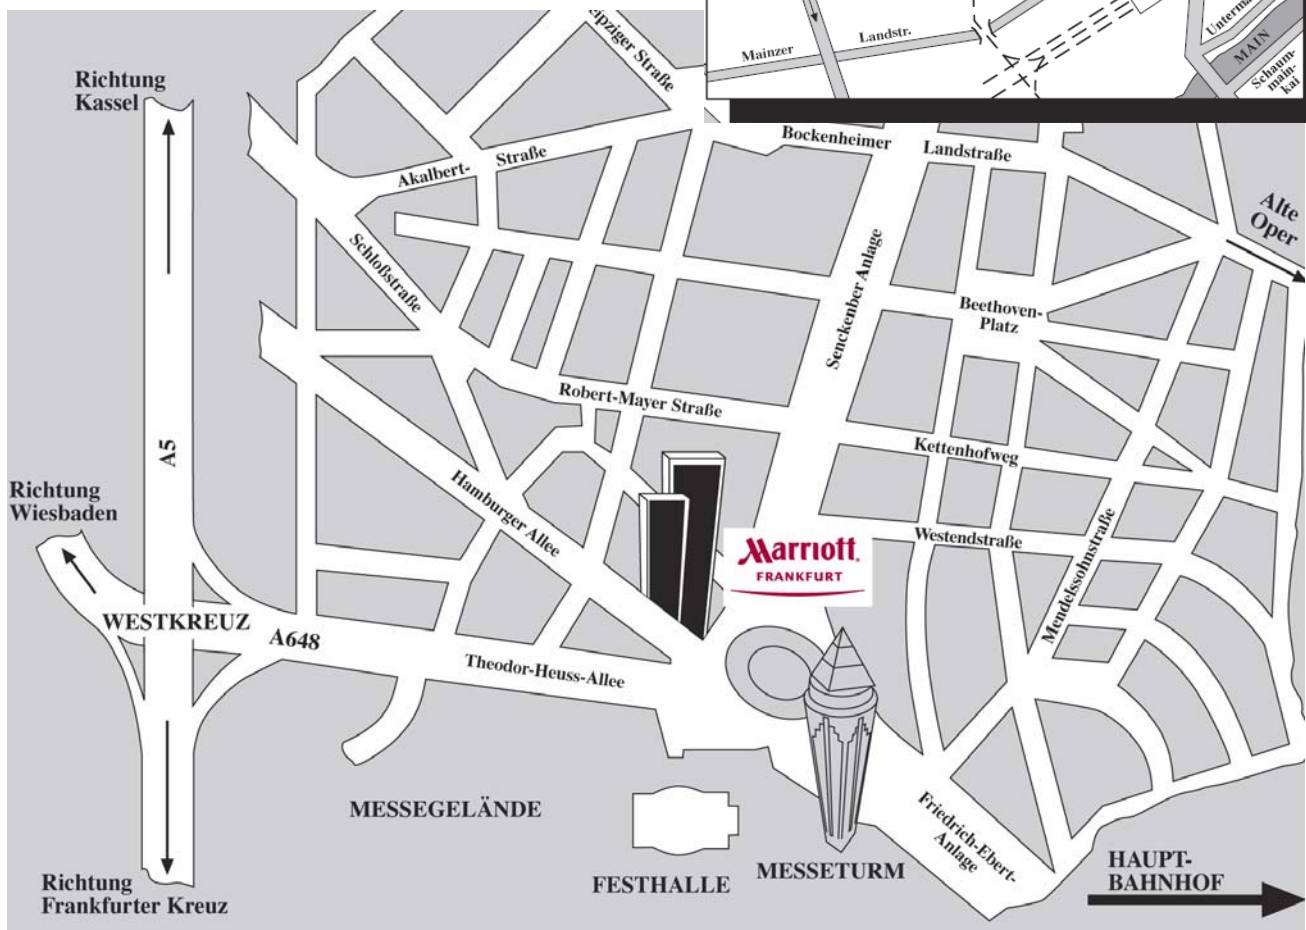

How to reach us:

Hamburger Alle 2, 60486 Frankfurt
 Tel: 069/ 7955 0, Fax: 069/7955 2432
 Email: info.frankfurt@marriotthotels.com
www.frankfurt-marriott.com

The way to our hotel:

If you are on the A5, coming from Kassel or the A648 from Wiesbaden, follow the "Frankfurter Kreuz" or City Ring and exit in the direction of the "Messe". The "Messe Tower" is opposite of our hotel.

Directly in front of our hotel is a Streetcar-Stop (Ludwig-Erhard-Anlage, Lines 16 and 17) which enables you to travel quickly and conveniently around the city, no need to use a car. The distance to the main station is 5 minutes and the Airport can be reached within approximately 15 minutes.