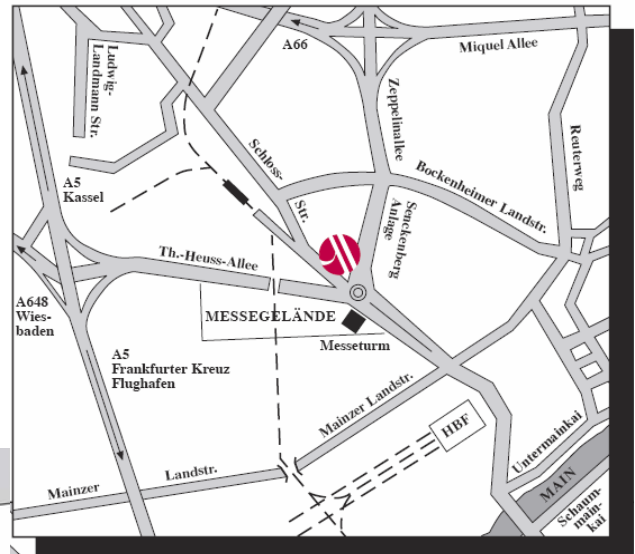

How to reach us:

Hamburger Alle 2, 60486 Frankfurt
 Tel: 069/ 7955 0, Fax: 069/7955 2432
 Email: info.frankfurt@marriotthotels.com
www.frankfurt-marriott.com

The way to our hotel:

If you are on the A5, coming from Kassel or the A648 from Wiesbaden, follow the "Frankfurter Kreuz" or City Ring and exit in the direction of the "Messe". The "Messe Tower" is opposite of our hotel.

Directly in front of our hotel is a Streetcar-Stop (Ludwig-Erhard-Anlage, Lines 16 and 17) which enables you to travel quickly and conveniently around the city, no need to use a car. The distance to the main station is 5 minutes and the Airport can be reached within approximately 15 minutes.