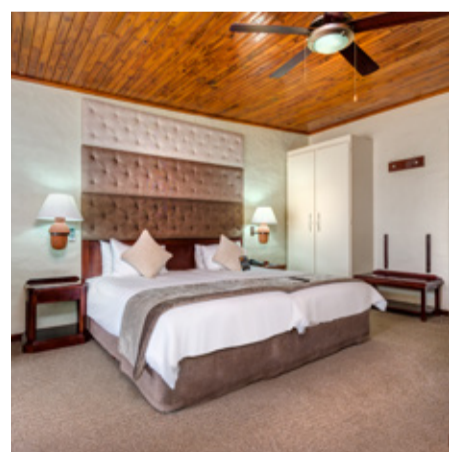

OUR ROOMS

Our selection of rooms will suit any type of stay.

87
ROOMS

37
STANDARD
ROOMS

24
SUPERIOR
DOUBLE
ROOMS