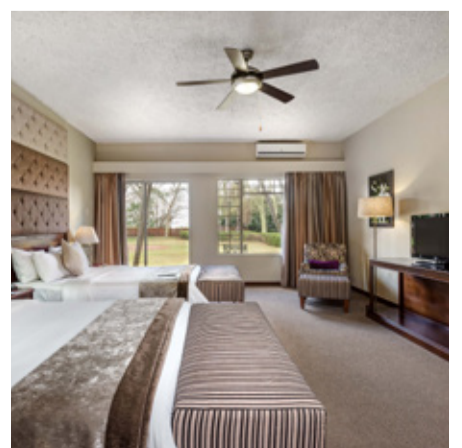

LCD FLAT SCREEN & DSTV

AIR CONDITIONED/ HEATING

TEA AND COFFEE-MAKING FACILITIES

ALL BEDROOMS EN SUITE

BATH & SHOWER

INTERLEADING ROOMS

HAIRDRYER

BATHROOM AMENITIES

87
ROOMS

37
STANDARD
ROOMS

24
SUPERIOR
DOUBLE
ROOMS

15
FAMILY
ROOMS

2
JUNIOR
SUITES

2
FAMILY
SUITES

7
SUPERIOR
ROOMS