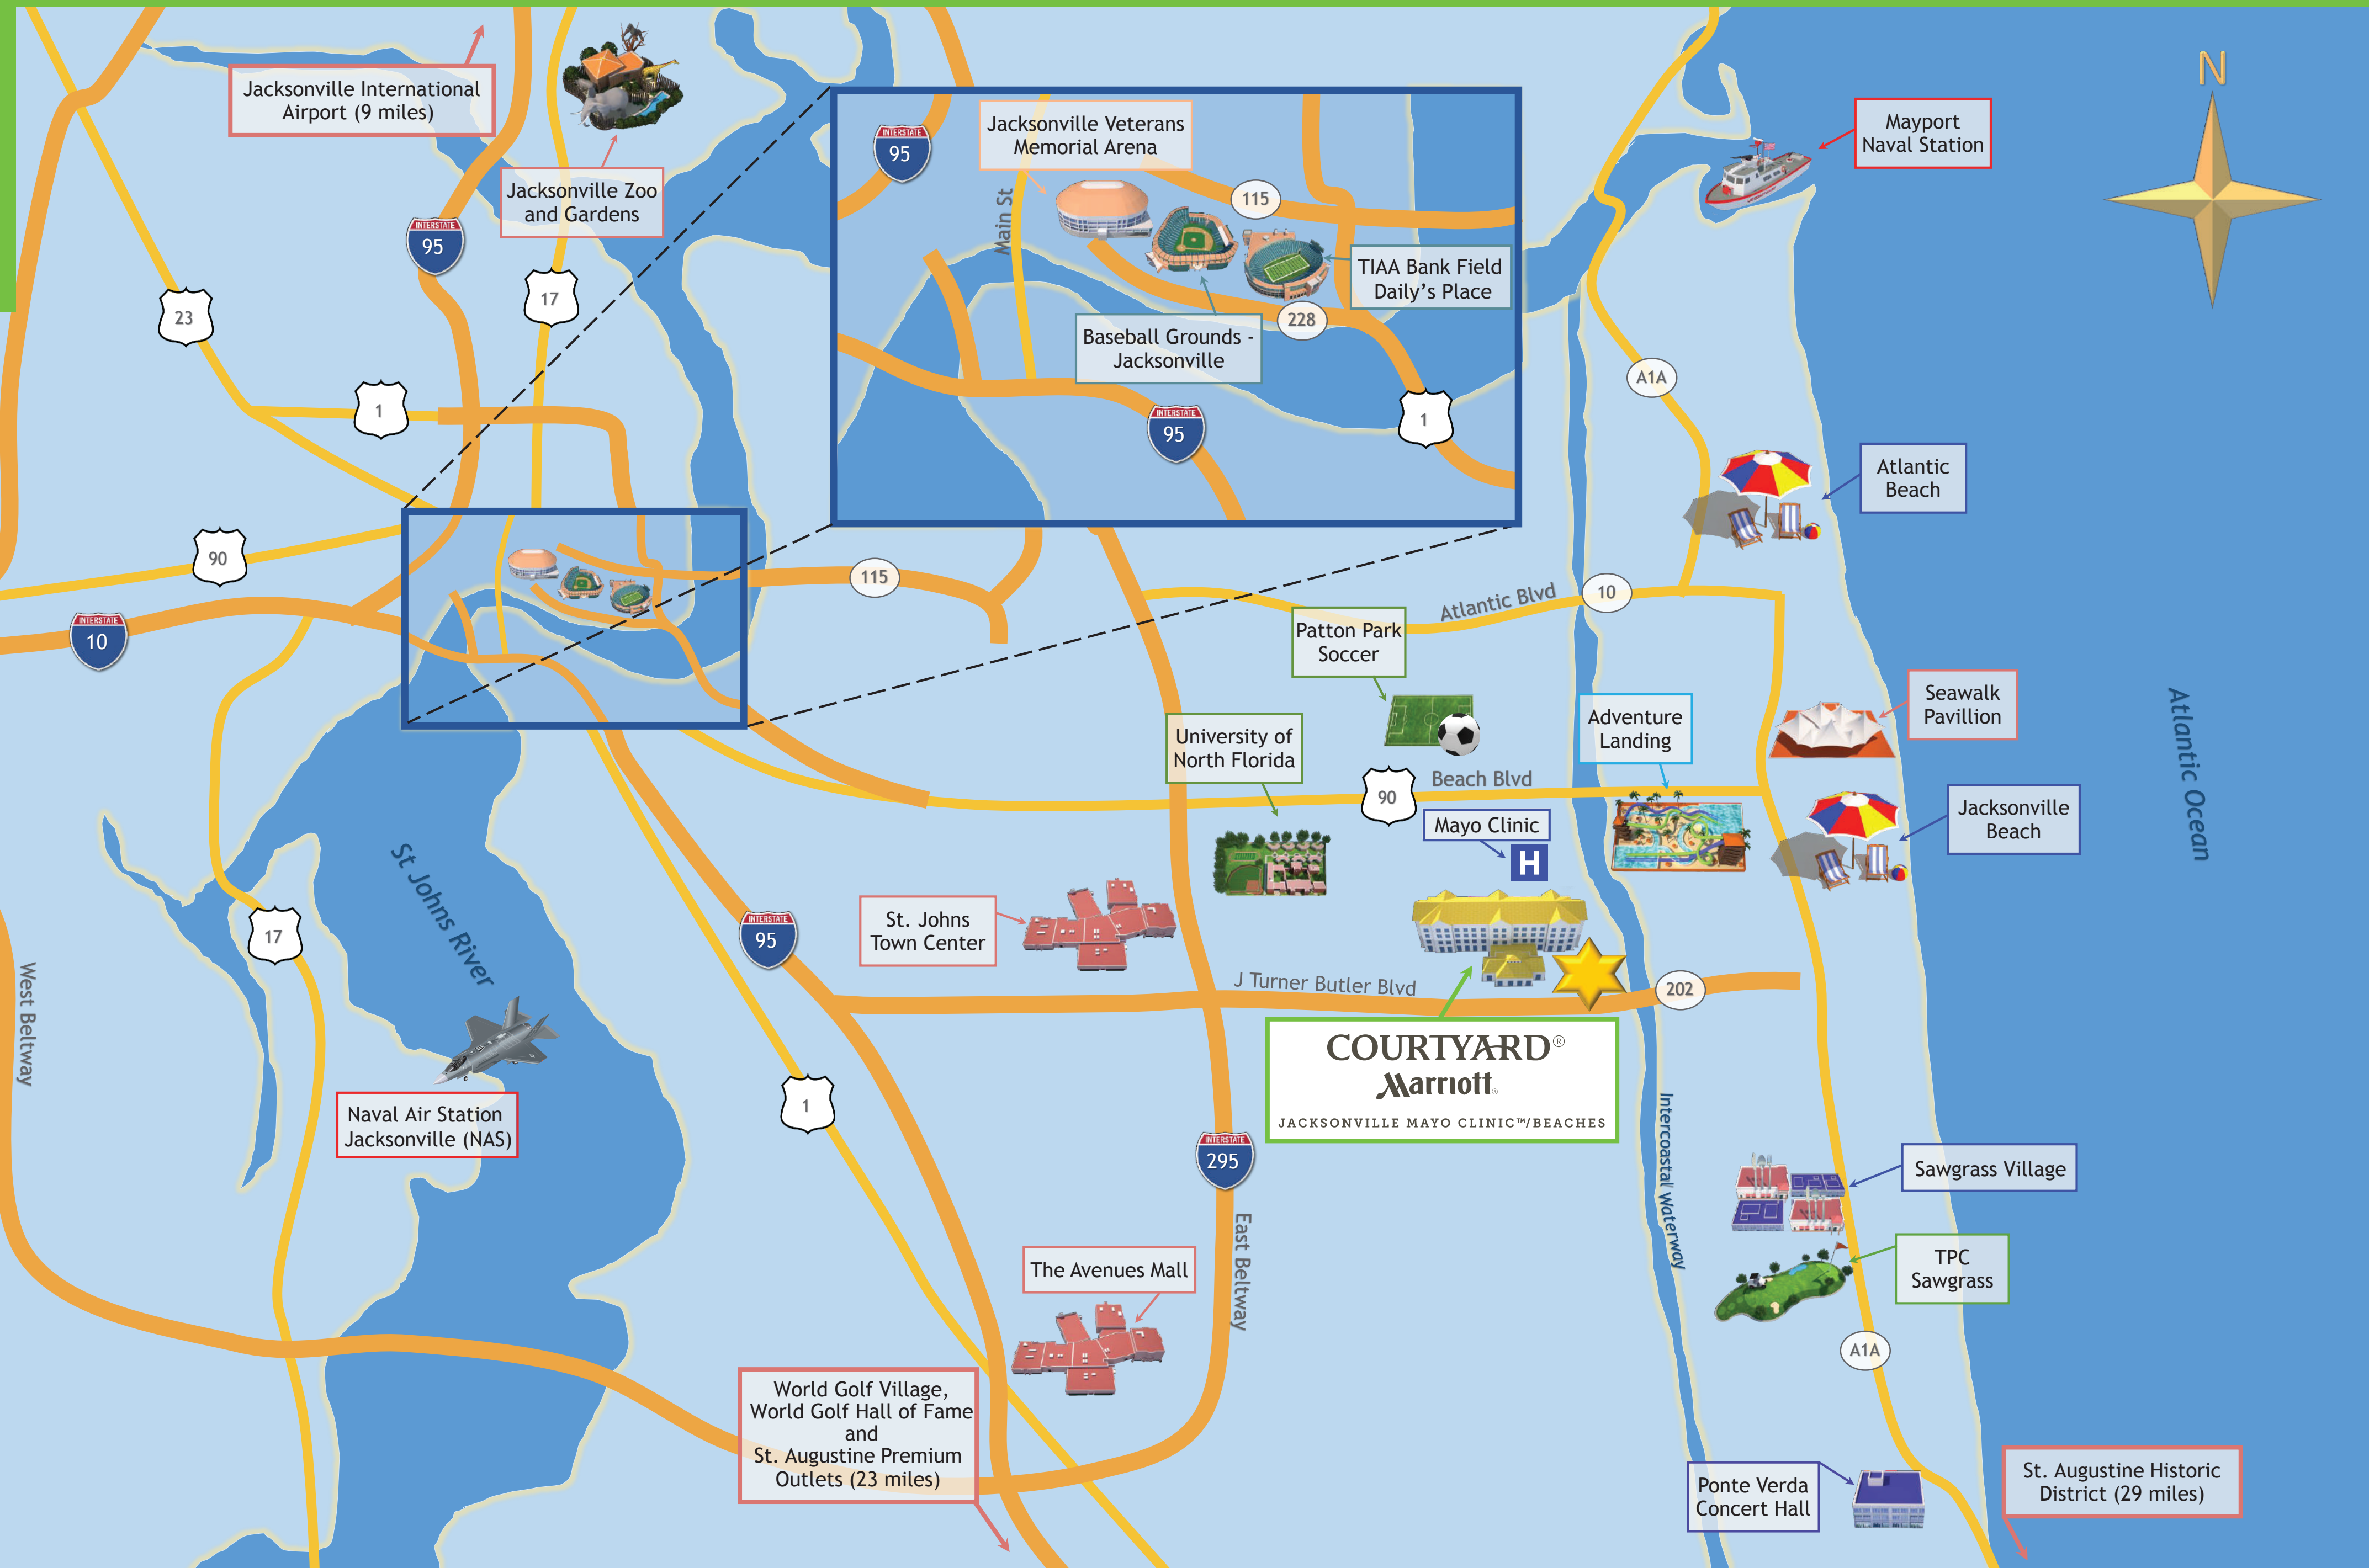

COURTYARD[®] Marriott

JACKSONVILLE MAYO CLINIC™/BEACHES

14390 Mayo Blvd
Jacksonville, FL 32224
(904) 223-1700

Jacksonville International Airport (9 miles)

Jacksonville Zoo and Gardens

Jacksonville Veterans Memorial Arena

Mayport Naval Station

TIAA Bank Field Daily's Place

Baseball Grounds - Jacksonville

Atlantic Beach

Patton Park Soccer

University of North Florida

Adventure Landing

Seawalk Pavillion

Beach Blvd

Jacksonville Beach

Mayo Clinic

St. Johns Town Center

**COURTYARD[®]
Marriott**
JACKSONVILLE MAYO CLINIC™/BEACHES

Naval Air Station Jacksonville (NAS)

J Turner Butler Blvd

The Avenues Mall

World Golf Village, World Golf Hall of Fame and St. Augustine Premium Outlets (23 miles)

Sawgrass Village

TPC Sawgrass

Ponte Verda Concert Hall

St. Augustine Historic District (29 miles)