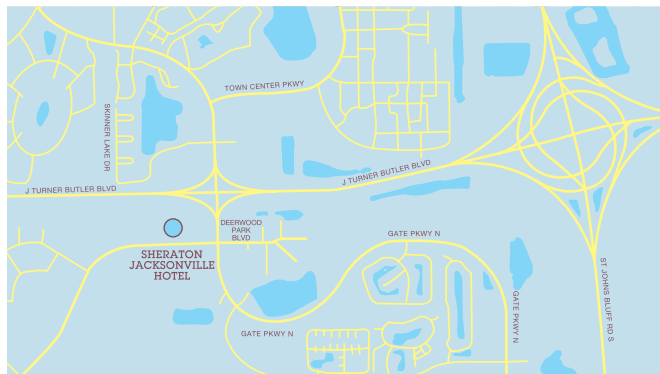

# Sheraton Jacksonville Hotel

10605 Deerwood Park Boulevard  
Jacksonville, FL 32256  
T 904 564 4772  
sheratonjacksonville.com

## EXPLORE

Jacksonville, a metropolitan center of over one million people, is a friendly and comfortable place – a coastal community of neighborhoods as unique as the people who live in them. Outdoor activities abound, with 68 miles of Atlantic Ocean coastline, 300 miles of river, and every imaginable topography in between. Whether you have the desire to shop, an ear for music, or an attitude for action, Jacksonville is an oasis for visitors.

Convenient Location:

- Across the street from St. John's Town Center with over 200 shops and restaurants
- Minutes from downtown and the beaches
- 3 miles from UNF
- Access to JTB and 295
- Complimentary shuttle within a 5 mile radius