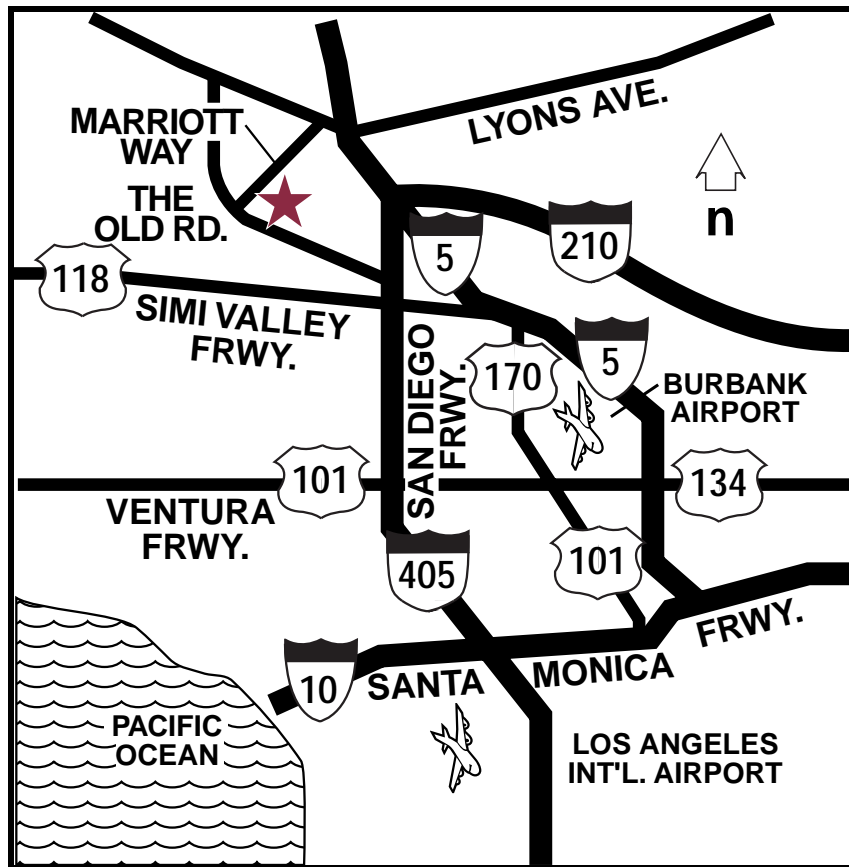

25320 The Old Road, Santa Clarita, CA 91381 (661) 290-2800 / Fax (661) 290-2802

FROM BURBANK-GLENDALE-PASADENA

Take I 5 north
Exit Lyons (left)
Left on Marriott Way
Left on 'The Old Road.'

FROM LAX AIRPORT

Take Interstate 405 North
Take Interstate 5 N
Exit Lyons
Turn left over freeway to Marriott Way
Left on 'The Old Road.'

COMPANIES

- Cal Arts
- 2 miles
- Three D Systems
- 5 miles
- Advanced Bionics
- 5 miles
- Master's College
- 3 miles
- Qiagen
- 6 miles
- St. Jude Medical
- 7 miles
- Princess Cruises
- 4 miles
- HR Textron
- 5 miles
- Henry Mayo Hospital
- 4 miles
- Anheuser Busch
- 10 miles

ATTRACTIONS

- Six Flags Magic Mountain & Hurricane Harbor
- 3 1/2 miles
- Shopping & Restaurants
- 1/2 mile
- Golf Courses
- 6 miles
- Valencia Town Center Mall
- 4 mile
- Castaic Lake
- 8 miles
- LA Zoo
- 18 miles
- Beaches
- 20 miles
- Hollywood
- 15 miles
- Knott's Berry Farm
- 25 miles
- Rose Bowl
- 30 miles