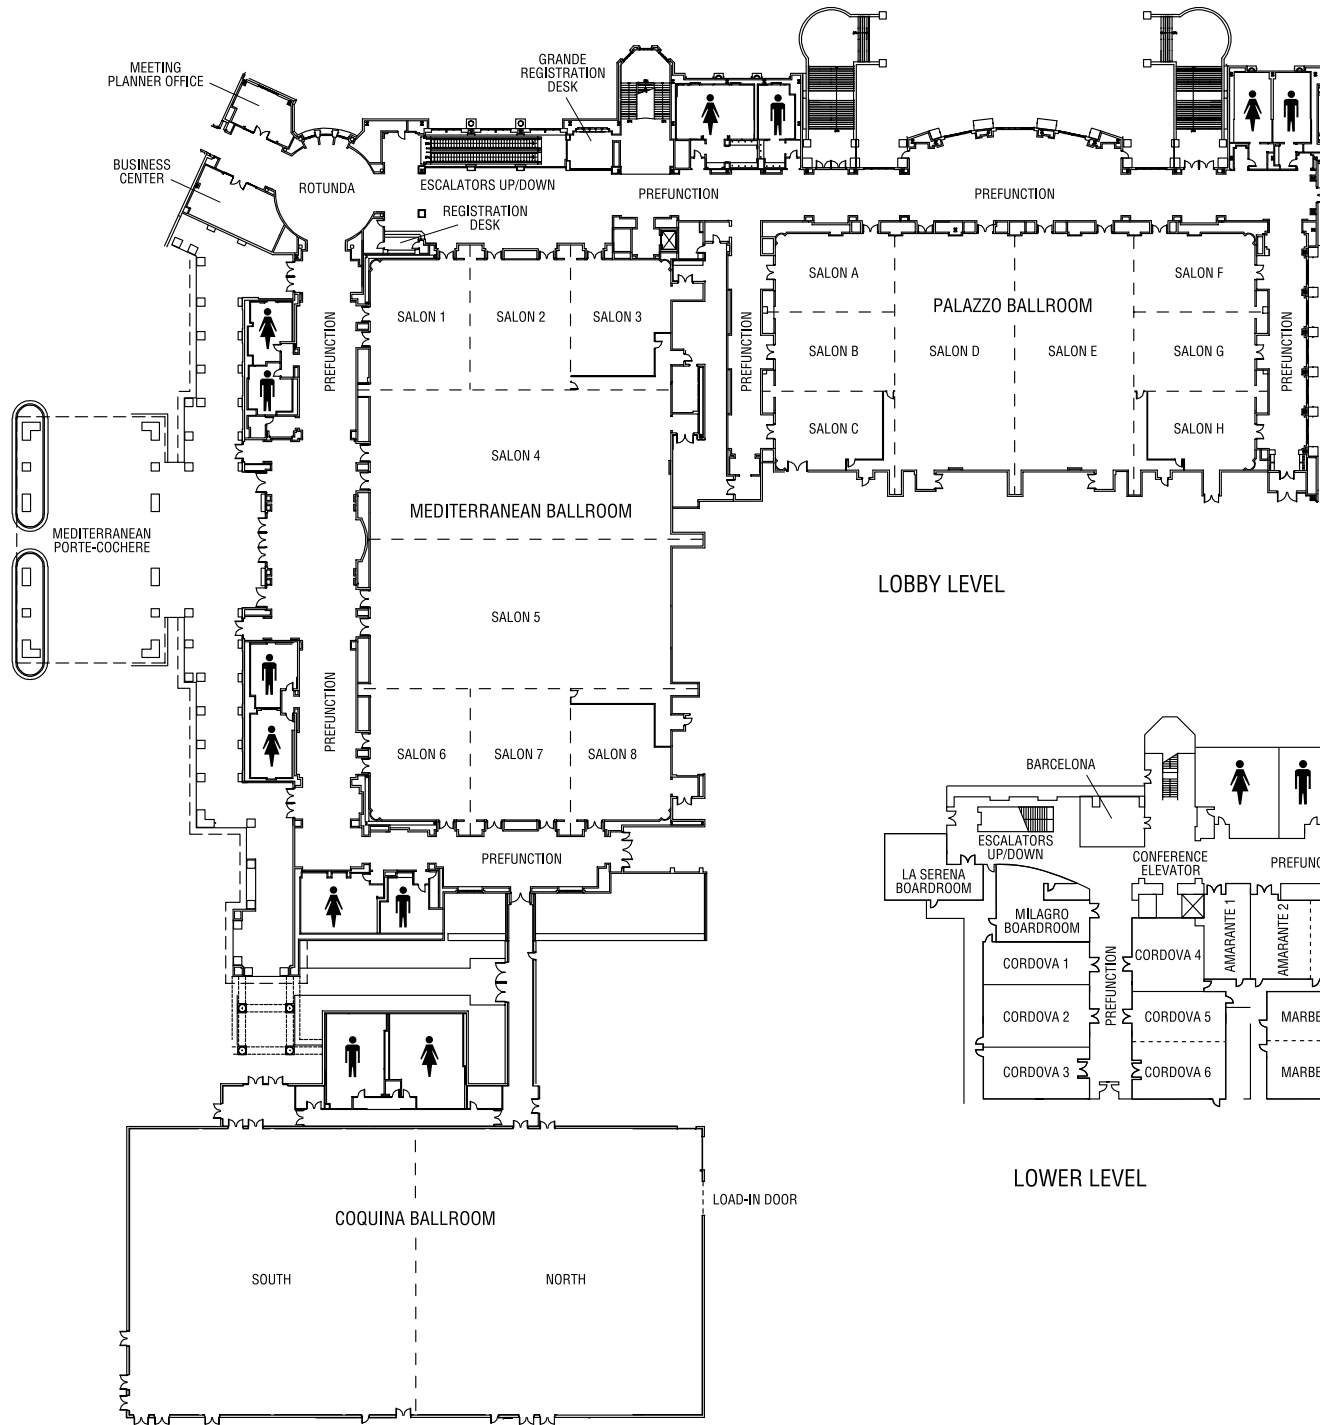

JW MARRIOTT®
ORLANDO GRANDE LAKES®

*Inspiring experiences.
Authentically crafted.*

ROOF-TOP HAMMOCK EXPERIENCE

Welcome

Invite your guests to discover incredible architecture, old-world elegance and lush, tropical gardens at JW Marriott Orlando, Grande Lakes®. Here you'll find everything you need to create an enriching and authentic Orlando experience. Events flow seamlessly through 100,800 square feet of versatile space, with three stylish ballrooms all on a single level. The adjacent Ritz-Carlton® hotel features an additional 47,000 square feet of space. Captivate guests with 65,000 square feet of enticing outdoor function space located near the lake, giving any function a truly serene atmosphere. Immerse yourself in 1,000 richly appointed guest rooms, including 64 lavish suites, where you'll find plenty of space to unwind and relax. And to complete the experience, our friendly, attentive staff will take care of every detail, so you can stay focused on what matters most. Let JW Marriott Orlando, Grande Lakes® inspire you.

LAZY RIVER POOL

Meeting Space Highlights

- 46 meeting rooms
- 100,800 square feet of total meeting space
- Breakout rooms and ballrooms all located on one level (each its own level)
- Largest meeting room is Mediterranean Ballroom with maximum meeting space of 29,666 square feet and maximum seating capacity of 3,248