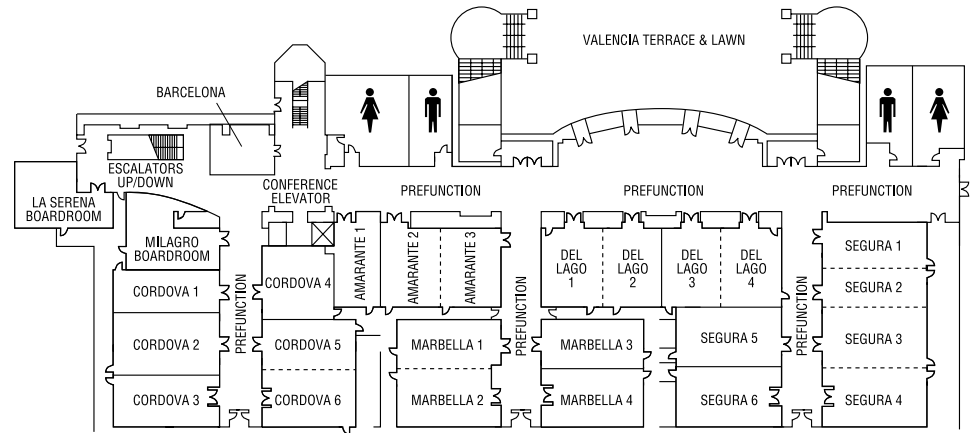

JW MARRIOTT®
ORLANDO GRANDE LAKES®

*Inspiring experiences.
Authentically crafted.*

ROOF-TOP HAMMOCK EXPERIENCE

Welcome

Invite your guests to discover incredible architecture, old-world elegance and lush, tropical gardens at JW Marriott Orlando, Grande Lakes®. Here you'll find everything you need to create an enriching and authentic Orlando experience. Events flow seamlessly through 100,800 square feet of versatile space, with three stylish ballrooms all on a single level. The adjacent Ritz-Carlton® hotel features an additional 47,000 square feet of space. Captivate guests with 65,000 square feet of enticing outdoor function space located near the lake, giving any function a truly serene atmosphere. Immerse yourself in 1,000 richly appointed guest rooms, including 64 lavish suites, where you'll find plenty of space to unwind and relax. And to complete the experience, our friendly, attentive staff will take care of every detail, so you can stay focused on what matters most. Let JW Marriott Orlando, Grande Lakes® inspire you.

LAZY RIVER POOL

Meeting Space Highlights

- 46 meeting rooms
- 100,800 square feet of total meeting space
- Breakout rooms and ballrooms all located on one level (each its own level)
- Largest meeting room is Mediterranean Ballroom with maximum meeting space of 29,666 square feet and maximum seating capacity of 3,248