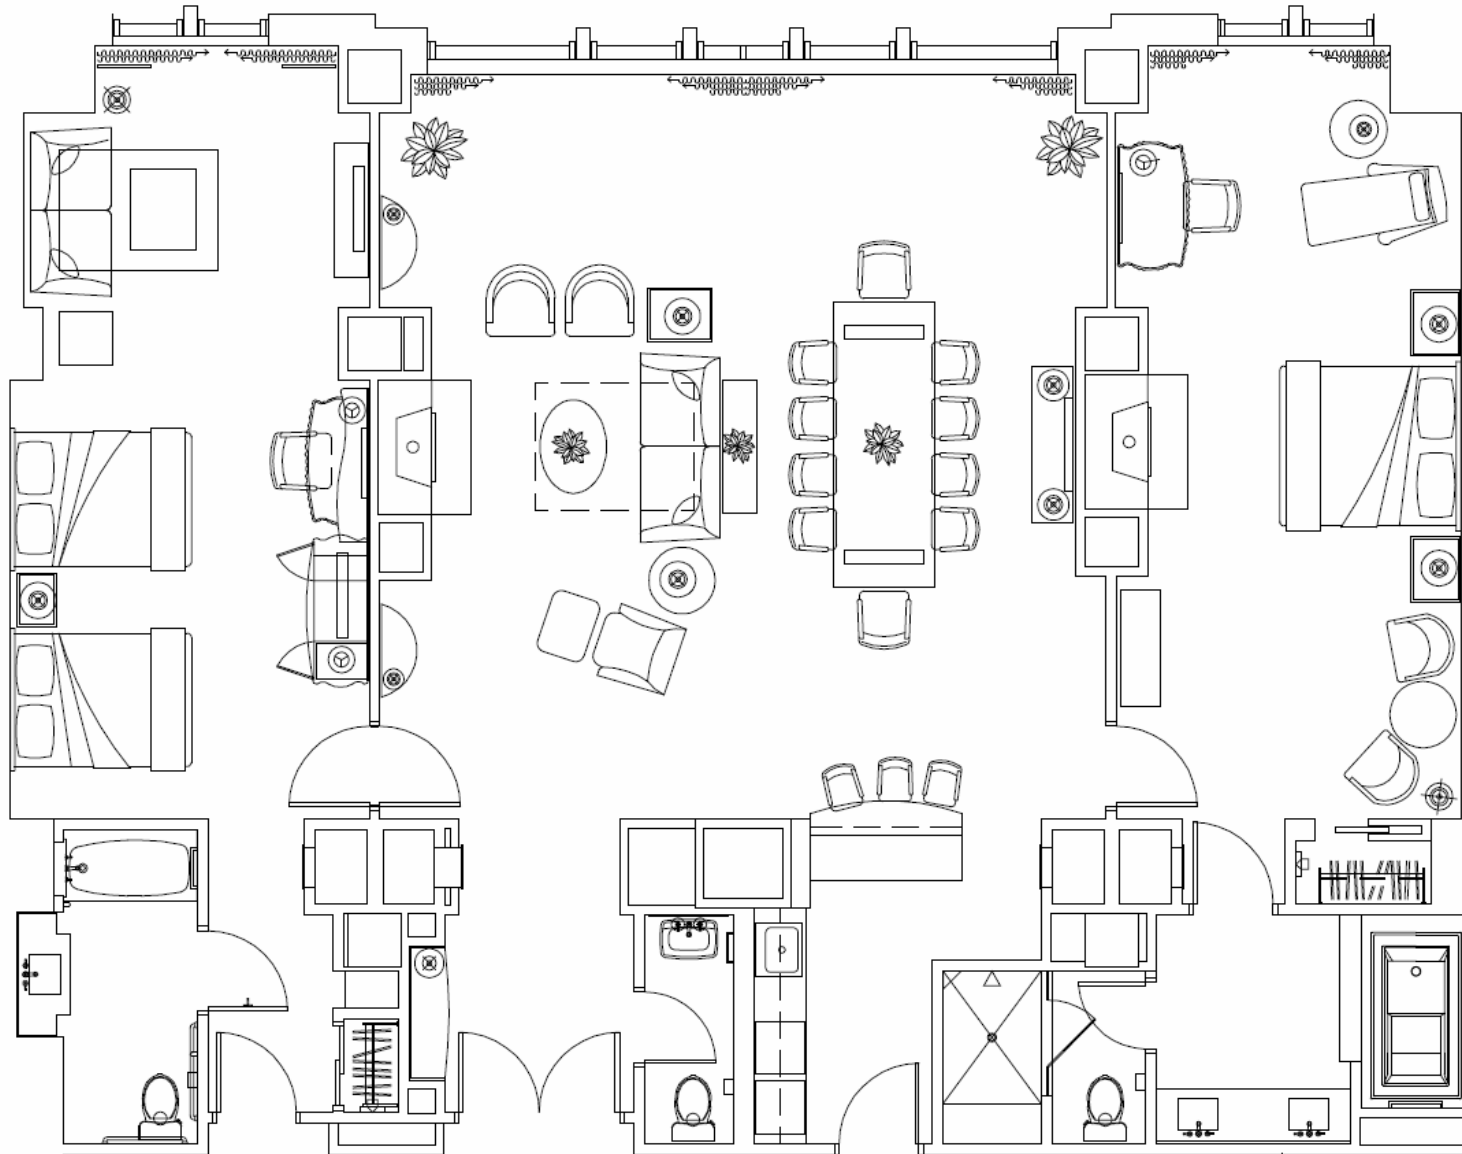

# Deluxe Queen

Renaissance Montgomery Hotel & Spa at the Convention Center  
201 Tallapoosa St.  
Montgomery, AL 36104

# Deluxe King

**Renaissance Montgomery Hotel & Spa at the Convention Center**  
201 Tallapoosa St.  
Montgomery, AL 36104

# Governor's Suite & Queen Suite Extended Connector (9<sup>th</sup> Floor)

Renaissance Montgomery Hotel & Spa at the Convention Center  
201 Tallapoosa St.  
Montgomery, AL 36104

# Governor's Suite & Queen Suite Extended Connector (11<sup>th</sup> Floor)

Renaissance Montgomery Hotel & Spa at the Convention Center  
201 Tallapoosa St.  
Montgomery, AL 36104