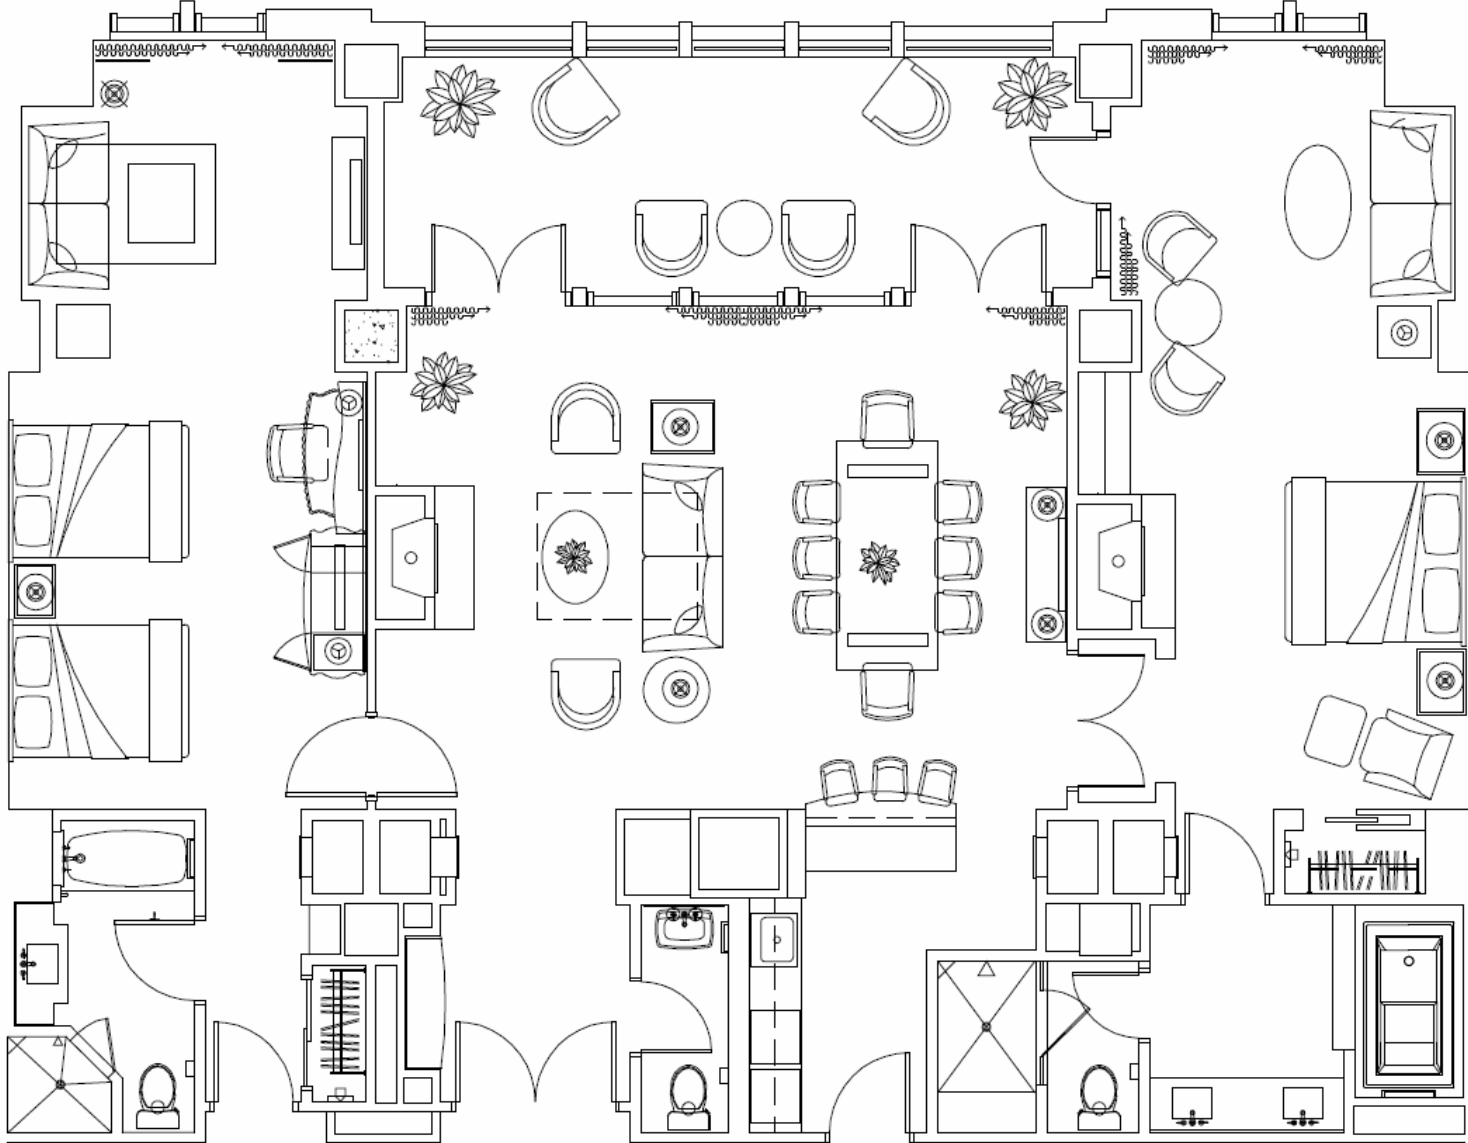

# Deluxe King

**Renaissance Montgomery Hotel & Spa at the Convention Center**  
201 Tallapoosa St.  
Montgomery, AL 36104

# Governor's Suite & Queen Suite Extended Connector (9<sup>th</sup> Floor)

Renaissance Montgomery Hotel & Spa at the Convention Center  
201 Tallapoosa St.  
Montgomery, AL 36104

# Governor's Suite & Queen Suite Extended Connector (11<sup>th</sup> Floor)

Renaissance Montgomery Hotel & Spa at the Convention Center  
201 Tallapoosa St.  
Montgomery, AL 36104