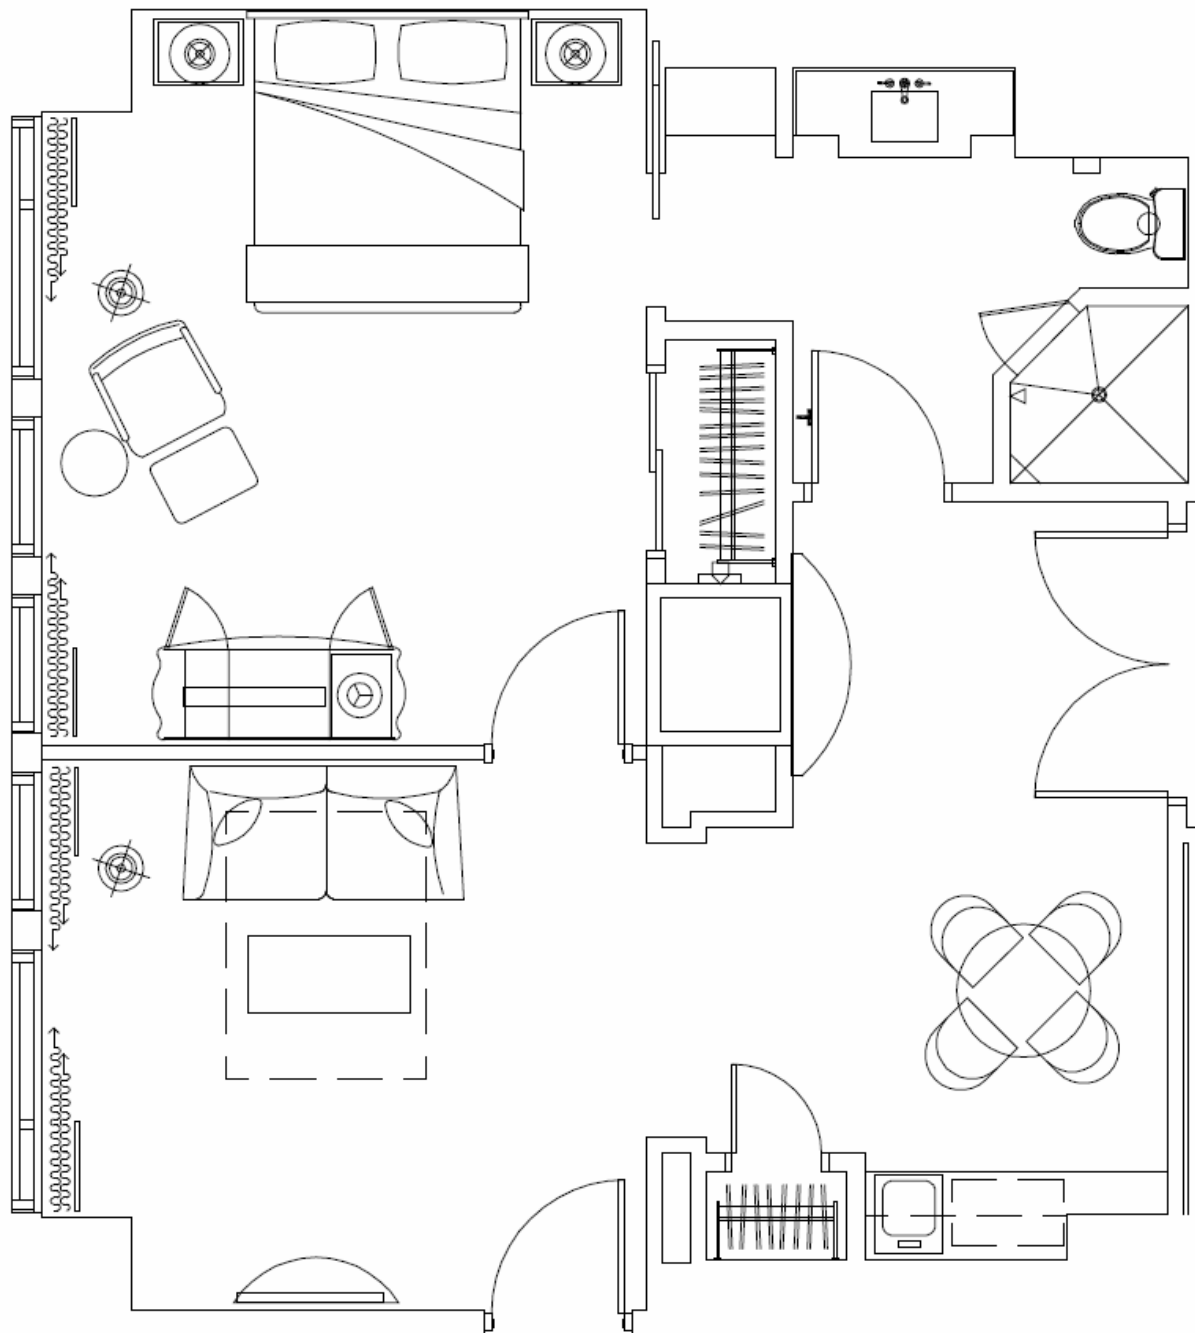

Executive Suite

Renaissance Montgomery Hotel & Spa at the Convention Center
201 Tallapoosa St.
Montgomery, AL 36104