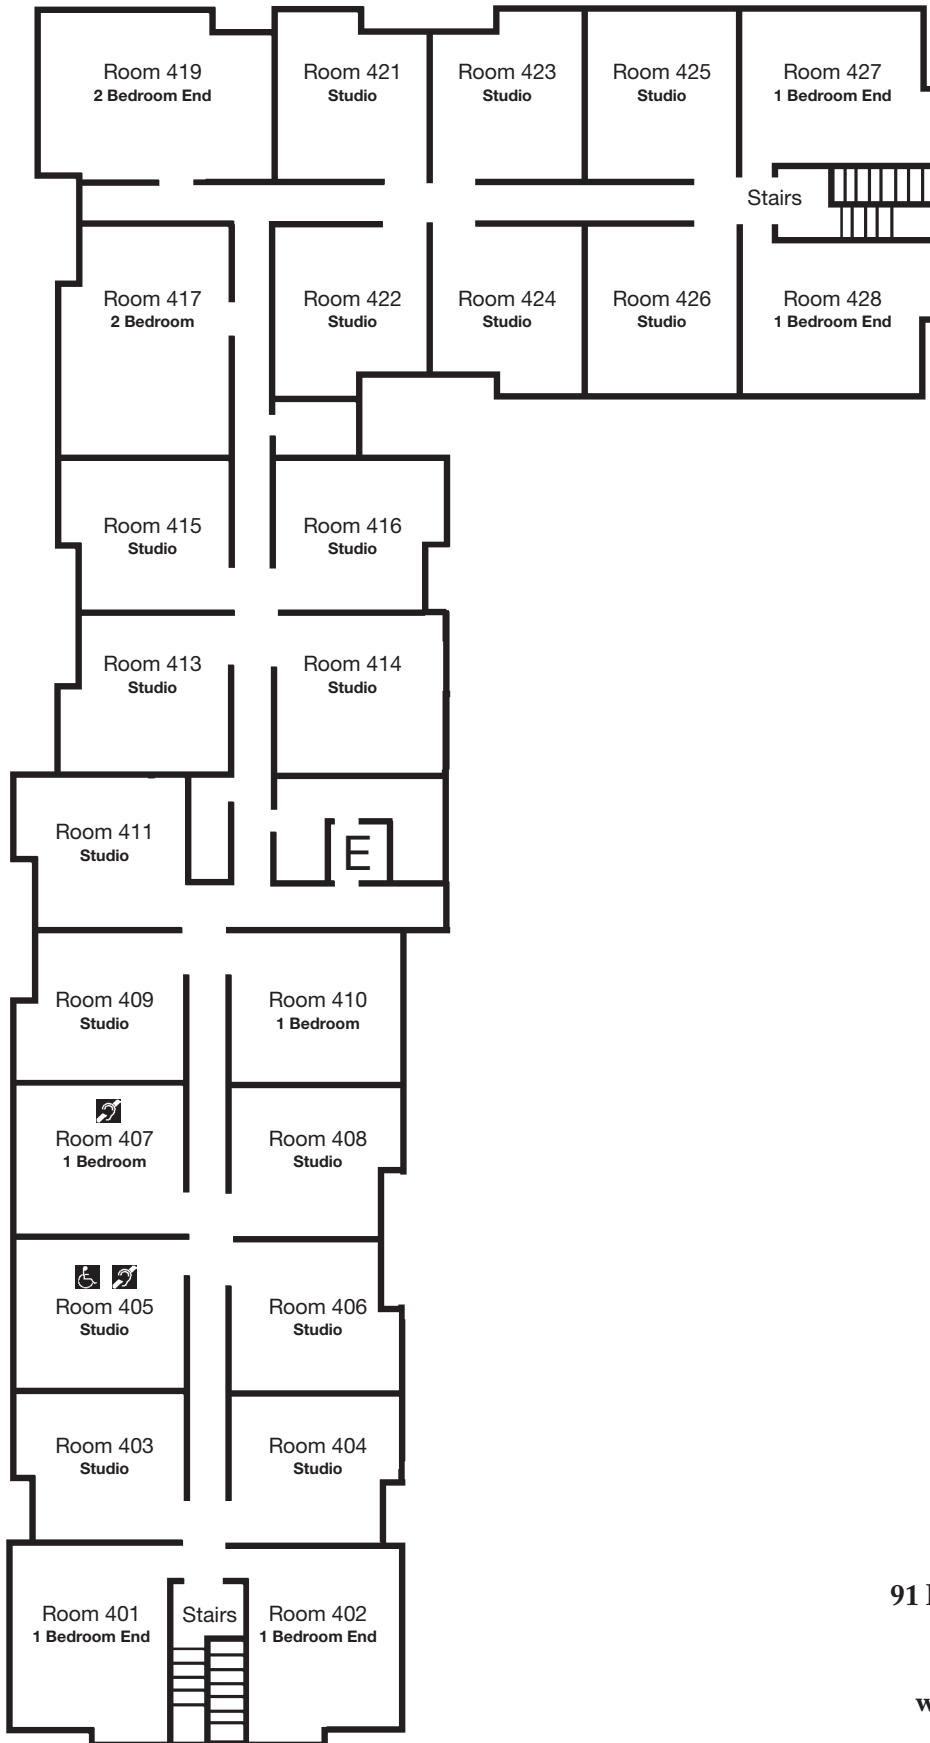

FIRST FLOOR PLAN

91 Hall Street, Concord, NH 03301
(603) 226-0012 Phone
(603) 226-0013 Fax
www.concordresidenceinn.com

SECOND FLOOR PLAN

91 Hall Street, Concord, NH 03301
(603) 226-0012 Phone
(603) 226-0013 Fax
www.concordresidenceinn.com

THIRD FLOOR PLAN

91 Hall Street, Concord, NH 03301
(603) 226-0012 Phone
(603) 226-0013 Fax
www.concordresidenceinn.com

FOURTH FLOOR PLAN

91 Hall Street, Concord, NH 03301
(603) 226-0012 Phone
(603) 226-0013 Fax
www.concordresidenceinn.com

91 Hall Street, Concord, NH 03301
(603) 226-0012 Phone
(603) 226-0013 Fax
www.concordresidenceinn.com

40 Person Rounds Layout

MEETING ROOM
16' 6" x 18' 6"
(268 Square Feet)

40 Person Classroom Layout

25 Person Horse Shoe Layout