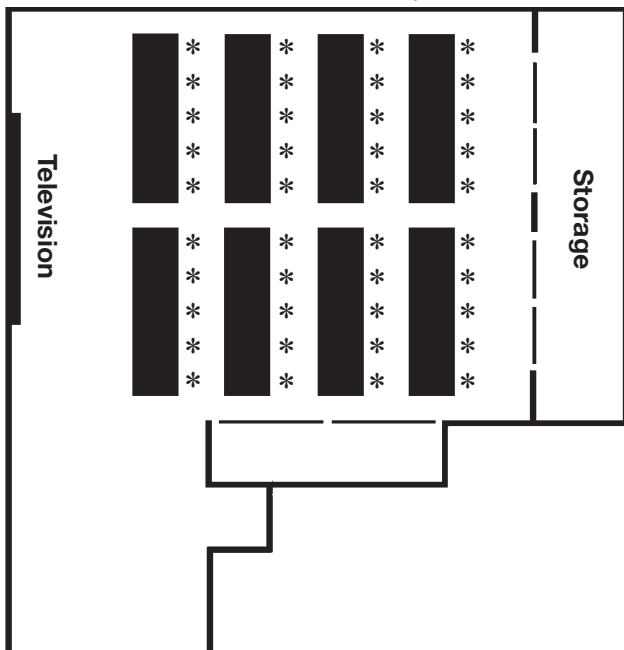

91 Hall Street, Concord, NH 03301
(603) 226-0012 Phone
(603) 226-0013 Fax
www.concordresidenceinn.com

40 Person Rounds Layout

MEETING ROOM
16' 6" x 18' 6"
(268 Square Feet)

40 Person Classroom Layout

25 Person Horse Shoe Layout