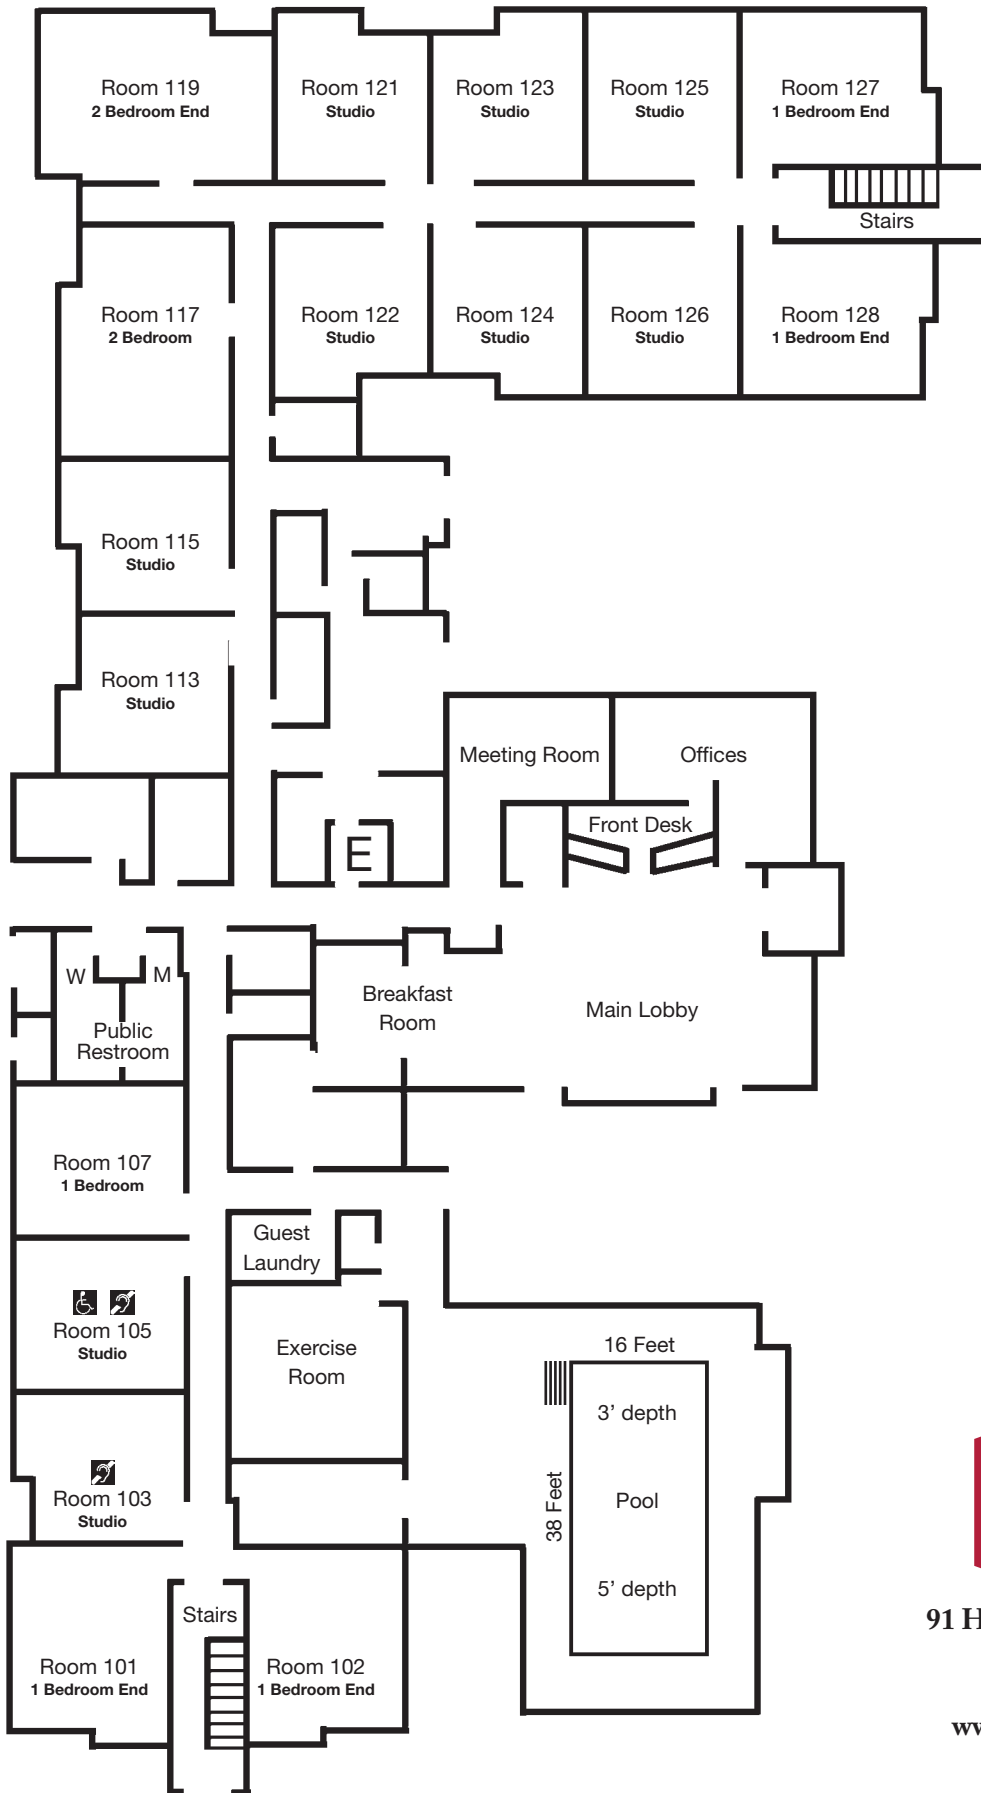

FIRST FLOOR PLAN

91 Hall Street, Concord, NH 03301
(603) 226-0012 Phone
(603) 226-0013 Fax
www.concordresidenceinn.com

SECOND FLOOR PLAN

91 Hall Street, Concord, NH 03301
(603) 226-0012 Phone
(603) 226-0013 Fax
www.concordresidenceinn.com

91 Hall Street, Concord, NH 03301
(603) 226-0012 Phone
(603) 226-0013 Fax
www.concordresidenceinn.com

40 Person Rounds Layout

MEETING ROOM
16' 6" x 18' 6"
(268 Square Feet)

40 Person Classroom Layout

25 Person Horse Shoe Layout