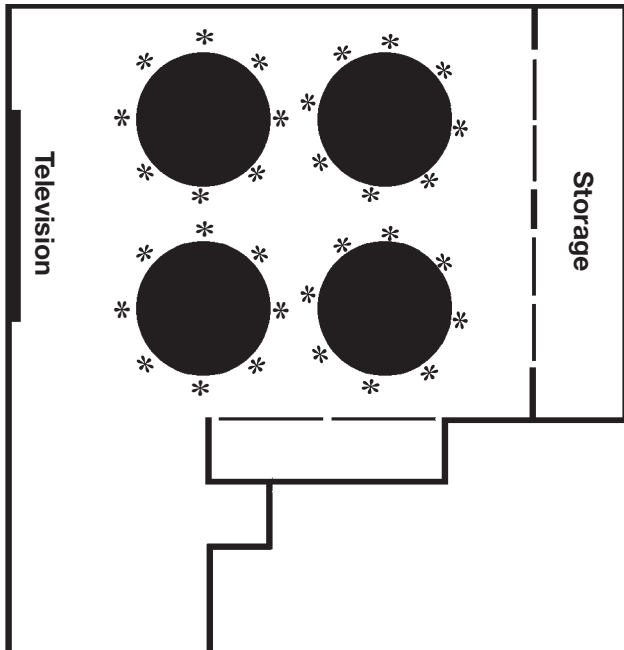

91 Hall Street, Concord, NH 03301
(603) 226-0012 Phone
(603) 226-0013 Fax
www.concordresidenceinn.com

40 Person Rounds Layout

MEETING ROOM
16' 6" x 18' 6"
(268 Square Feet)

40 Person Classroom Layout

25 Person Horse Shoe Layout