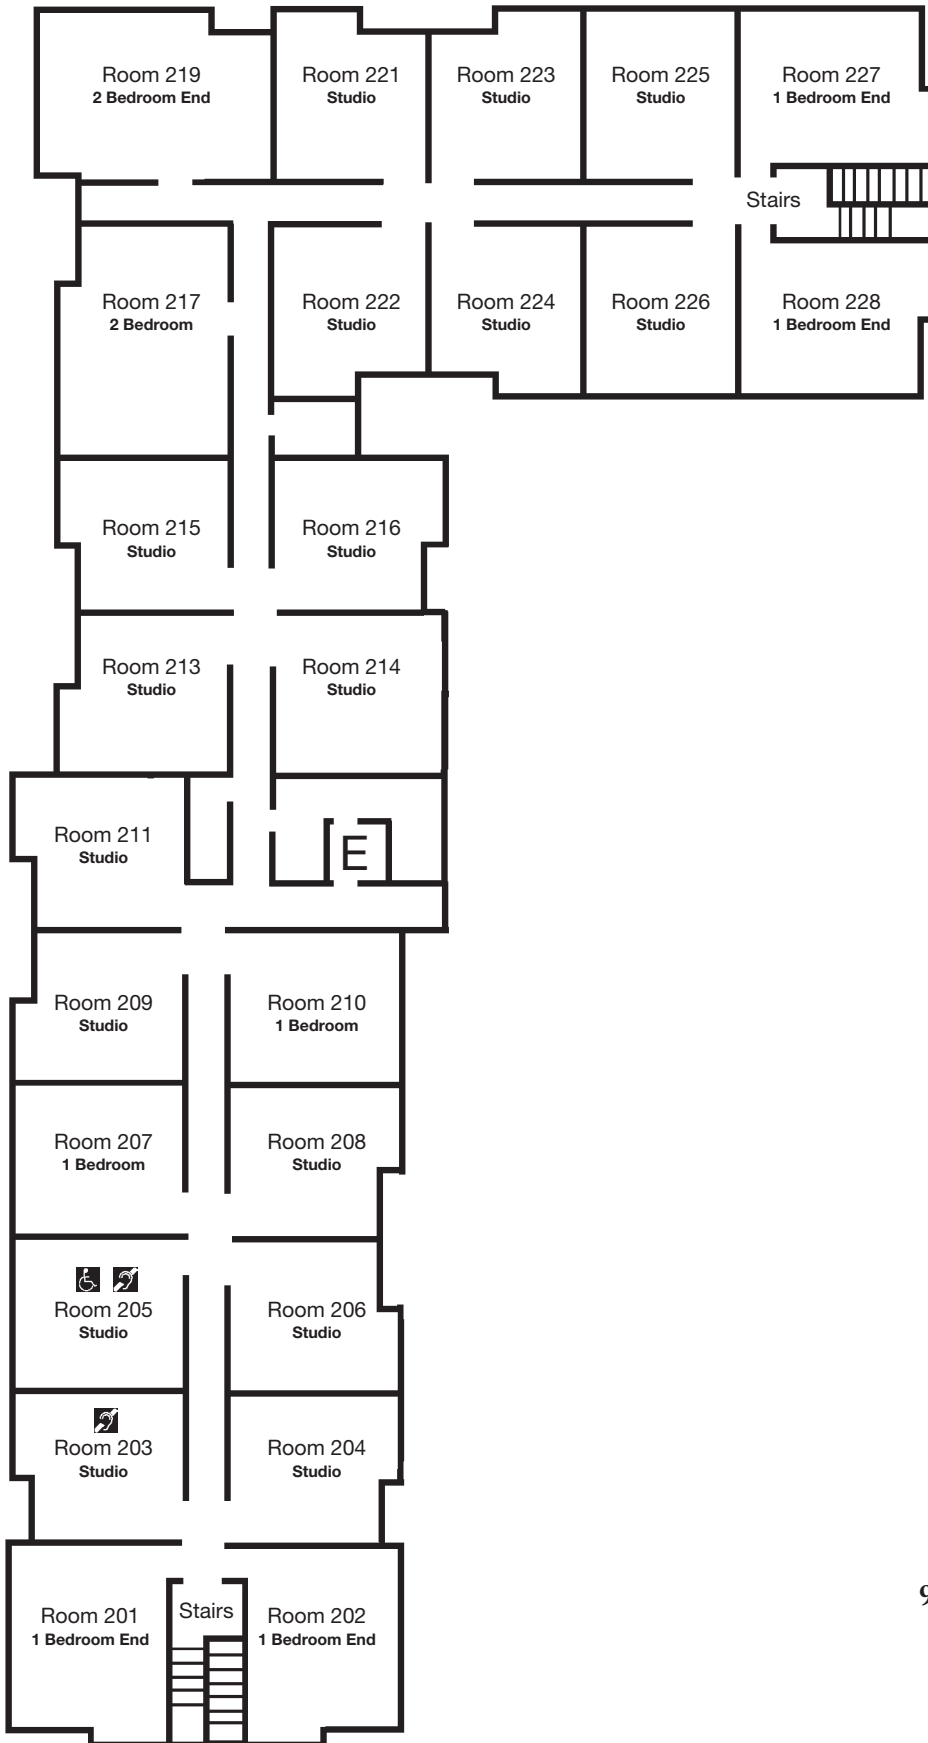

FIRST FLOOR PLAN

91 Hall Street, Concord, NH 03301
(603) 226-0012 Phone
(603) 226-0013 Fax
www.concordresidenceinn.com

SECOND FLOOR PLAN

91 Hall Street, Concord, NH 03301
(603) 226-0012 Phone
(603) 226-0013 Fax
www.concordresidenceinn.com

91 Hall Street, Concord, NH 03301
(603) 226-0012 Phone
(603) 226-0013 Fax
www.concordresidenceinn.com

40 Person Rounds Layout

MEETING ROOM
16' 6" x 18' 6"
(268 Square Feet)

40 Person Classroom Layout

25 Person Horse Shoe Layout