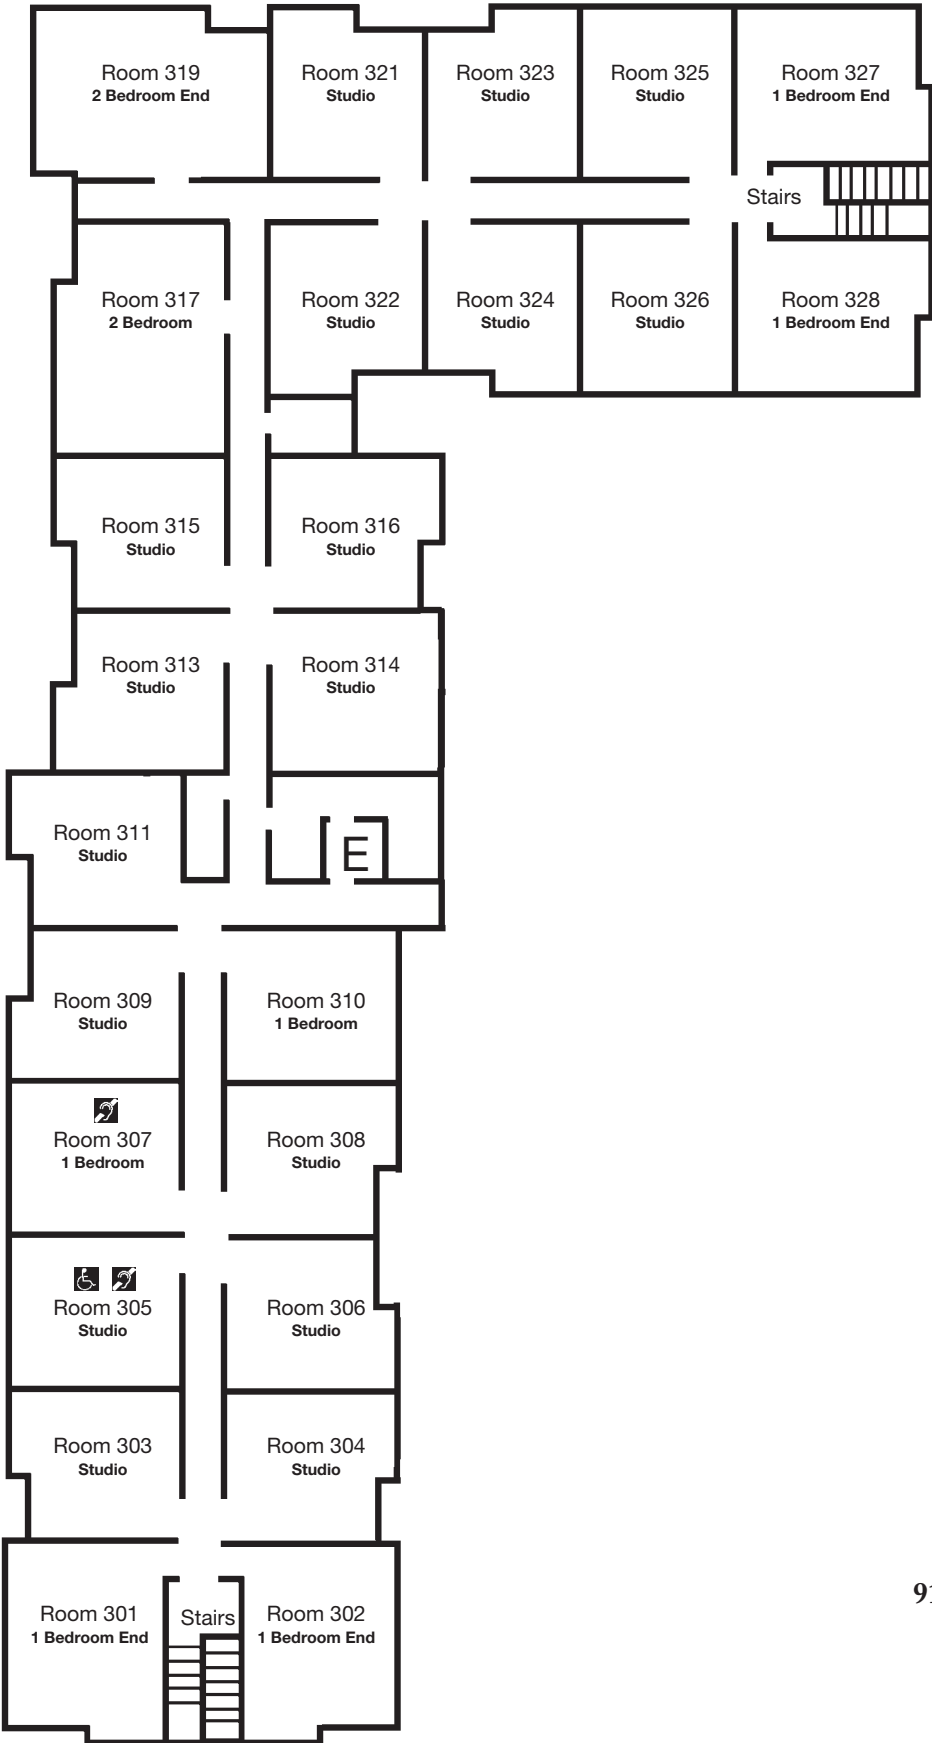

THIRD FLOOR PLAN

91 Hall Street, Concord, NH 03301
(603) 226-0012 Phone
(603) 226-0013 Fax
www.concordresidenceinn.com