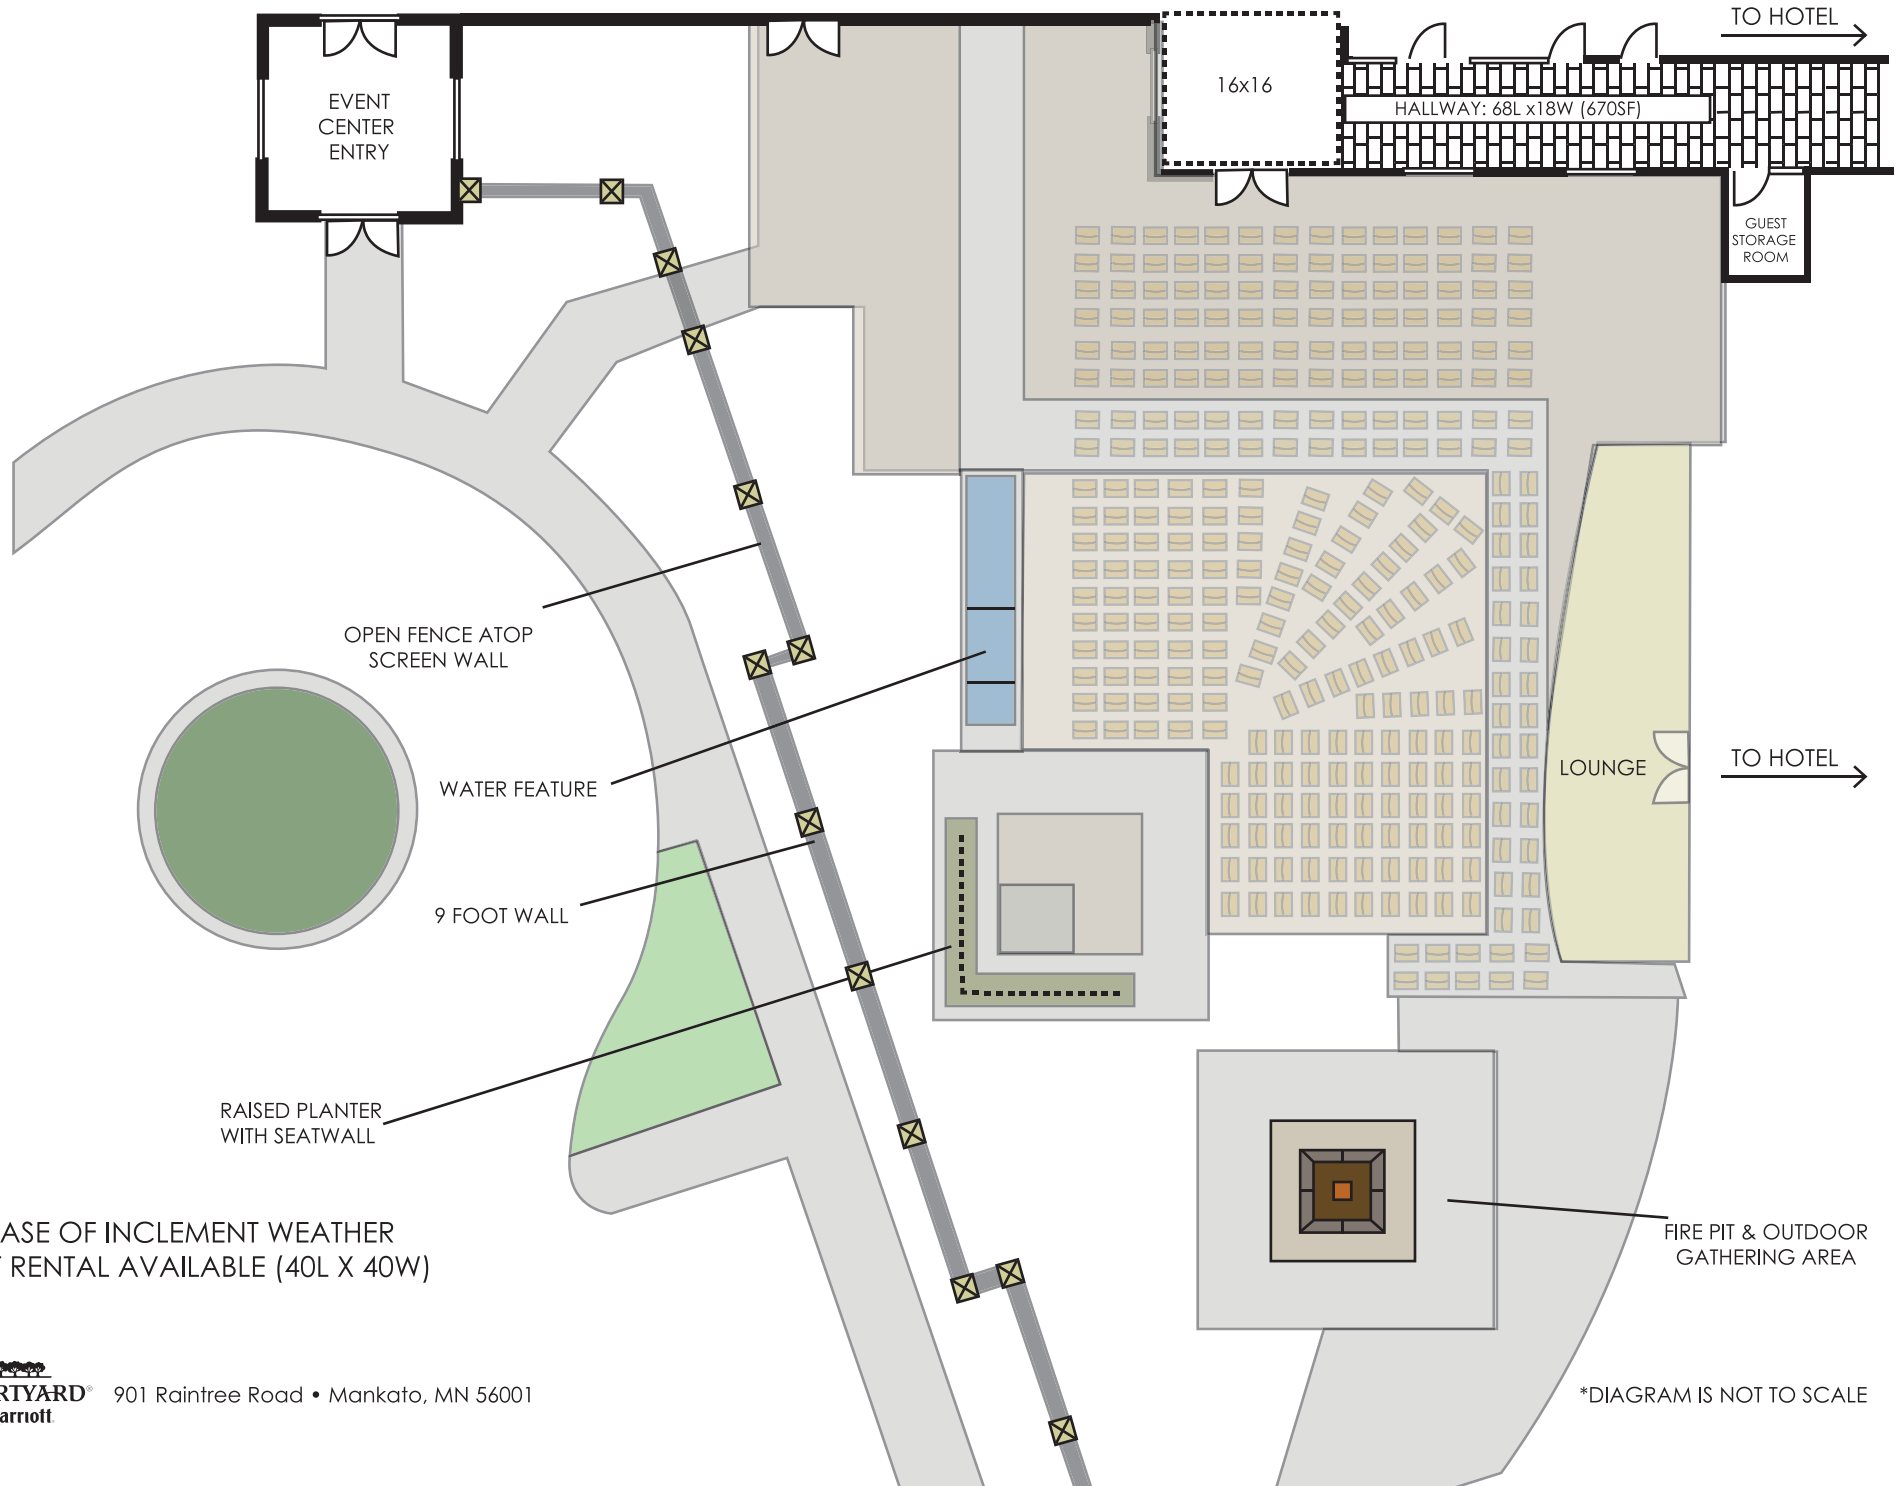

EVENT CENTER: TOTAL SPACE: 4264 SQ. FT. WITH 14' CEILINGS

82' L

OUTDOOR COURTYARD: ACCOMMODATES 375+ PEOPLE

55L x 60W (3,300 SF)

IN CASE OF INCLEMENT WEATHER
TENT RENTAL AVAILABLE (40L X 40W)