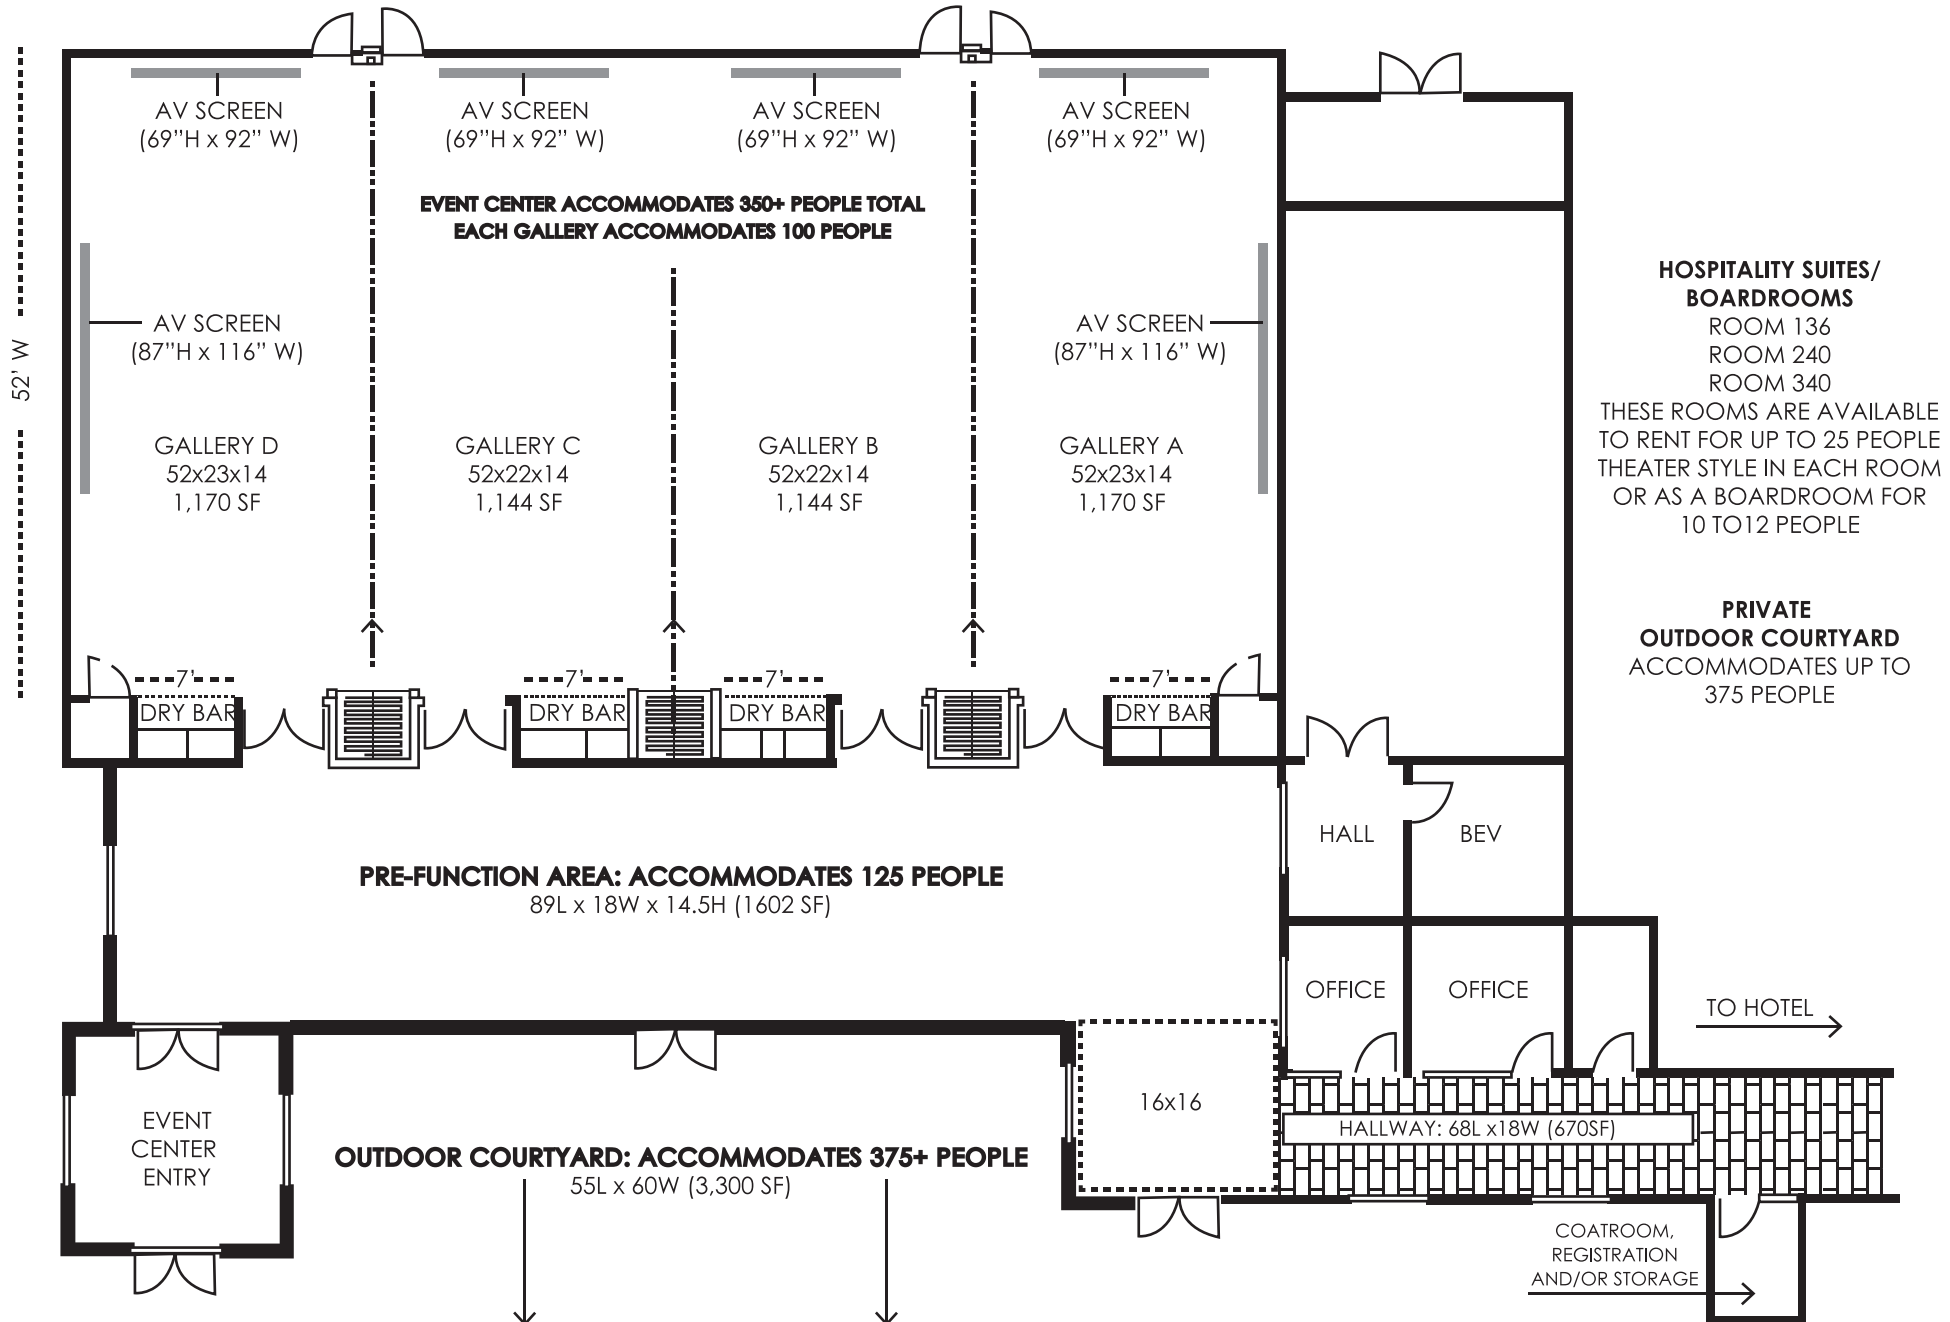

EVENT CENTER: TOTAL SPACE: 4264 SQ. FT. WITH 14' CEILINGS

82' L

OUTDOOR COURTYARD: ACCOMMODATES 375+ PEOPLE

55L x 60W (3,300 SF)

IN CASE OF INCLEMENT WEATHER
TENT RENTAL AVAILABLE (40L X 40W)