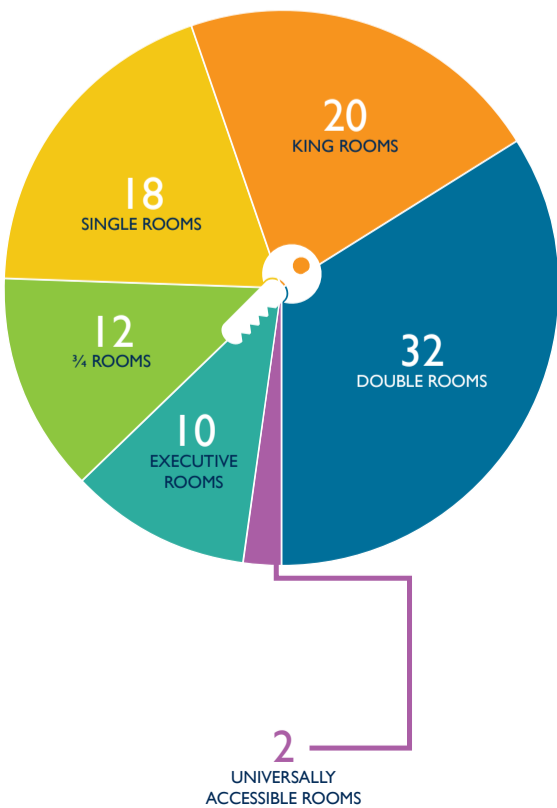

1.5 KM NELSPRUIT CBD

3 KM NELSPRUIT GOLF CLUB

4 KM ILANGA MALL

8.2 KM MBOMBELA STADIUM

8.2 KM RIVERSIDE MALL

24 KM KRUGER MPUMALANGA INTERNATIONAL AIRPORT

ROOMS

94
MODERN, UPMARKET BEDROOMS

IN-ROOM FACILITIES

FREE
WiFi
500MB PER DAY /
PER ROOM

AIR
CONDITIONING

WHITE DUVETS
ON ALL THE BEDS

HAIRDRYER

ELECTRONIC
KEY CARD SYSTEM

LAPTOP-FRIENDLY
SAFES

EXECUTIVE
WORK DESK

18 SATELLITE TV
CHANNELS

TEA & COFFEE
MAKING-FACILITIES

HOTEL FACILITIES & SERVICES

24 HOUR RECEPTION

SAME DAY LAUNDRY SERVICE

UNDERCOVER PARKING WITH 24 HOUR SECURITY

24 HOUR INTERNET DESK

SWIMMING POOL

56 DELEGATES (BANQUET PLATED SEATING)

56 DELEGATES (BANQUET BUFFET SEATING)

55 DELEGATES (U WITHIN A U SHAPE SEATING)

55 DELEGATES (SCHOOL ROOM SEATING)

42 DELEGATES (CLOSED BLOCK SHAPE SEATING)

30 DELEGATES (U-SHAPE SEATING)