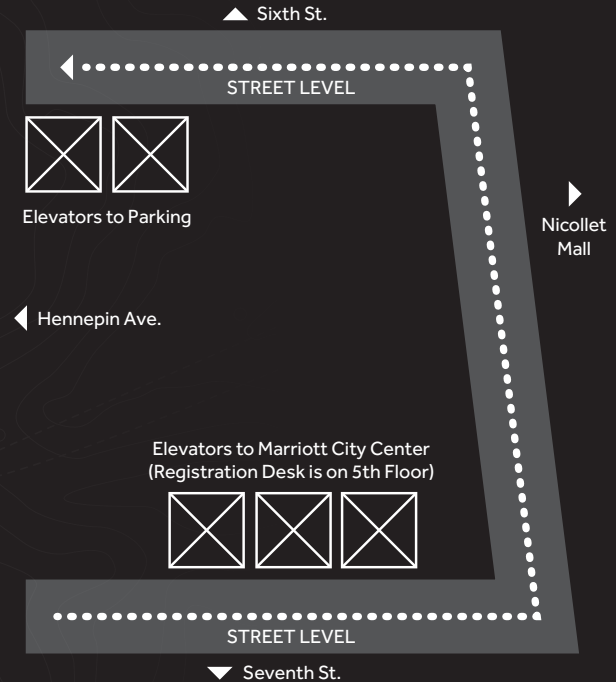

MARRIOTT CITY CENTER **PARKING**

- Park on Levels C-F in parking ramp
- Take parking elevators to 1st Floor (Street Level).
- Turn right out of parking elevators
- Turn right at first hallway
- Turn right after the ATM's and enter two doors to arrive at the Marriott City Center Street Level. Registration is on the 5th Floor.

**FRIDAY & SATURDAY $17;
SUNDAY - THURSDAY $23**

- Bring your parking pass to the Front Desk (5th Floor) for these discounted parking rates
- Passes are effective for in and out privileges and expire at 2 p.m. on the day of check out
- You will always need your parking pass to enter/exit ramp
- Parking is automatically charged to your room
- Skyway Level gets locked – always use Street Level

FOR ADDITIONAL INFORMATION, CALL 612.349.4000.

The parking facility is managed by Standard Parking, for more information visit [www. Splusplus.com/parking](http://www.Splusplus.com/parking)

**MARRIOTT
MINNEAPOLIS
CITY CENTER**