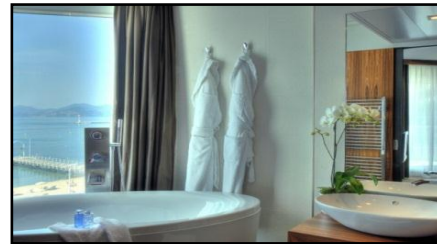

JW MARRIOTT CANNES
 50 BD DE LA CROISSETTE · BP 224 · 06414 CANNES CEDEX · FRANCE
 TEL : +33 (0)4 92 99 70 00
 www.jwmarriottcannes.com
 www.jwmarriottcannes.fr

PRESTIGE SUITE
 From 55 sqm

MAIN ENTRANCE
 BATHROOM WITH BATH AND SHOWER, SEPARATE TOILET AND BIDET OF 14.00 M²
 BEDROOM WITH CITY, GARDEN OPR SEA VIEW OF 18 M²
 TV, SEPARATE DRESSING 3.50 sqm, MINI-BAR