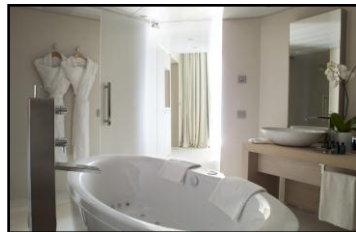

JW MARRIOTT CANNES
 50 BD DE LA CROISSETTE · BP 224 · 06414 CANNES CEDEX · FRANCE
 TEL : +33 (0)4 92 99 70 00
 www.jwmarriottcannes.com
 www.jwmarriottcannes.fr

PRESTIGE SUITE
 From 55 sqm

MAIN ENTRANCE
 BATHROOM WITH BATH AND SHOWER, SEPARATE TOILET AND BIDET OF 14.00 M²
 BEDROOM WITH CITY, GARDEN OPR SEA VIEW OF 18 M²
 TV, SEPARATE DRESSING 3.50 sqm, MINI-BAR