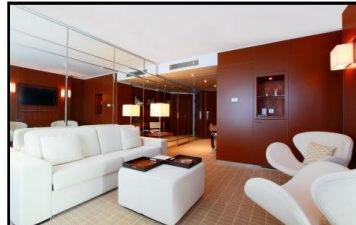

JW MARRIOTT CANNES
 50 BD DE LA CROISSETTE · BP 224 · 06414 CANNES CEDEX · FRANCE
 TEL : +33 (0)4 92 99 70 00
 www.jwmarriottcannes.com
 www.jwmarriottcannes.fr

PRESTIGE SUITE
 From 55 sqm

MAIN ENTRANCE
 BATHROOM WITH BATH AND SHOWER, SEPARATE TOILET AND BIDET OF 14.00 M²
 BEDROOM WITH CITY, GARDEN OPR SEA VIEW OF 18 M²
 TV, SEPARATE DRESSING 3.50 sqm, MINI-BAR