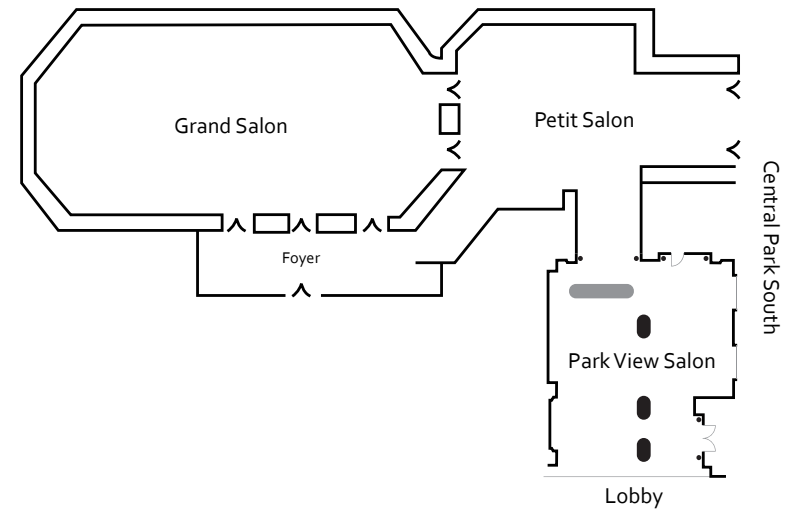

INTRODUCING
THE PARK VIEW SALON

For a sublime Central Park experience, situate your event in spaces suffused with breathtaking park vistas, and the grandeur of the hotel’s classic Art Deco design.

JW Marriott Essex House New York is pleased to present the Park View Salon, a newly created private reception space adjacent to the Petit Salon. Located in our historic hotel lobby, its floor-to-ceiling windows invite serene views of Central Park South directly into your cocktail reception. As many as 400 guests can attend when the two spaces are combined and up to 950 when adjoined to the Grand Salon.

For further information, please call 212.484.5144.

JW Marriott® Essex House
 160 Central Park South, New York, NY 10019
 Phone 212.484.5144
jwmarriottessexhousenyc.com

@JWMEssexHouse

Floor Plan

Capacity

Event Space	Banquet	Reception	Sq. Ft.
Park View Salon	90	150	1,200
Grand Salon	350	550	3,870
Petit Salon	150	250	1,480
Totals	590	950	6,550