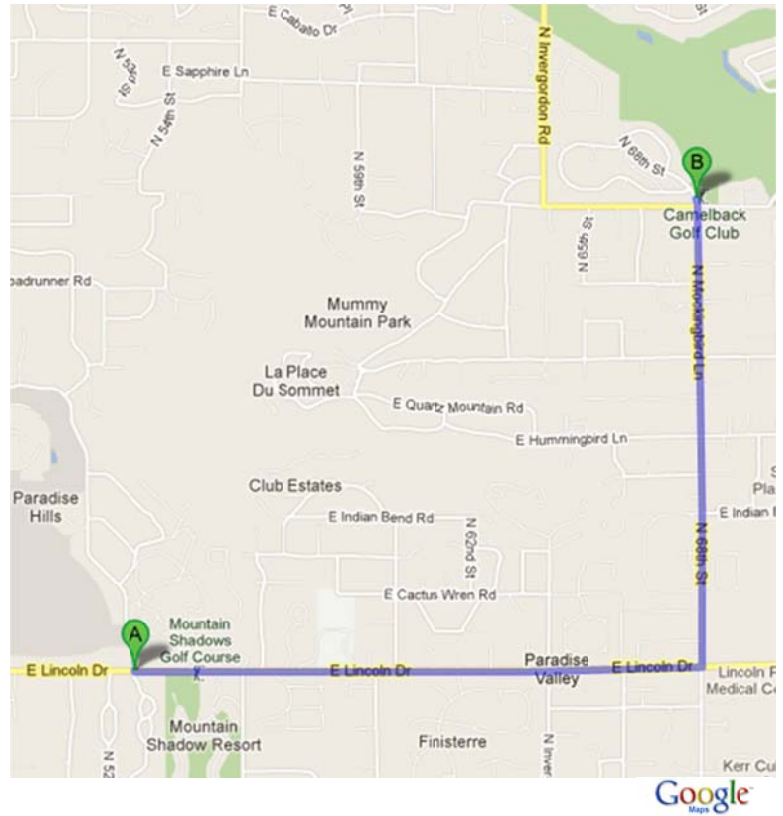

Directions

From: Camelback Inn

To: Camelback Golf Club

- LEFT – Lincoln Drive (1.9 miles)
- LEFT – Mockingbird Lane (1.5 miles)
-
- RIGHT – Northern Avenue
- LEFT into Golf Club

Approximately 5 minutes

From: Camelback Golf Club

To: Camelback Inn

- RIGHT – Northern Avenue
- LEFT – Mockingbird Lane
- RIGHT – Lincoln Drive

Approximately 5 minutes

Information

- | | |
|-------------------------------|---|
| A. Camelback Inn | 5402 East Lincoln Drive Scottsdale, AZ 85253 |
| B. Camelback Golf Club | 7847 North Mockingbird Lane Paradise Valley, AZ 85253 |