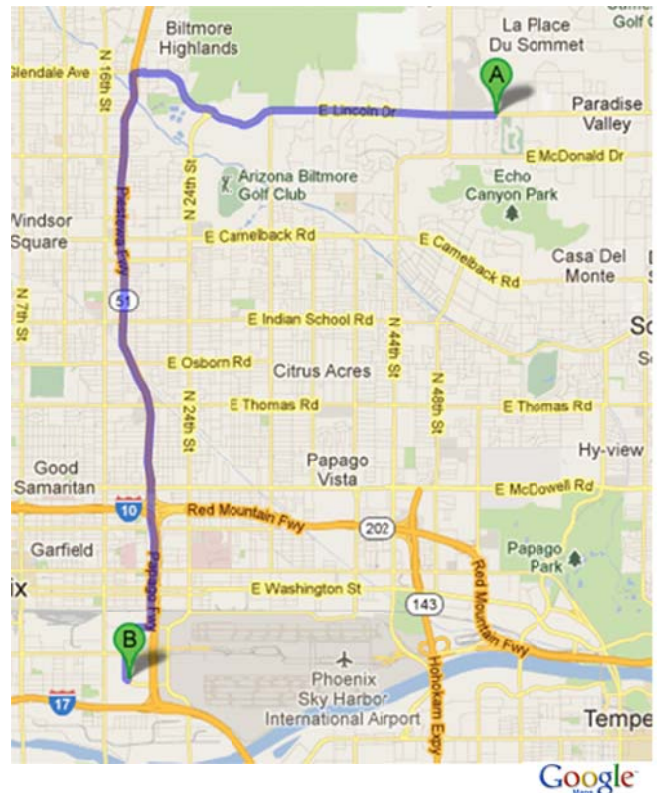

Directions

From: Airport Rental Car Facility

To: Camelback Inn

- LEFT – Sky Harbor Circle
- RIGHT – Buckeye Road
- LEFT – 24th Street
- RIGHT – Glendale (becomes Lincoln Dr.)
- Resort on the Left just past Tatum Blvd.

Approximately 20 minutes

From: Camelback Inn

To: Airport Rental Car Facility

- RIGHT – Lincoln Drive (3.5 miles)
- LEFT – 24th Street (6.5 miles)
- RIGHT – Buckeye Road
- LEFT – South Sky Harbor Circle
- Entrance to Rental Car Center is on the RIGHT

Approximately 20 minutes

Information

- | | |
|---------------------------------------|---|
| A. Camelback Inn | 5402 East Lincoln Drive Scottsdale, AZ 85253 |
| B. Airport Rental Car Facility | 1805 East Sky Harbor Circle South Phoenix, AZ 85034 |