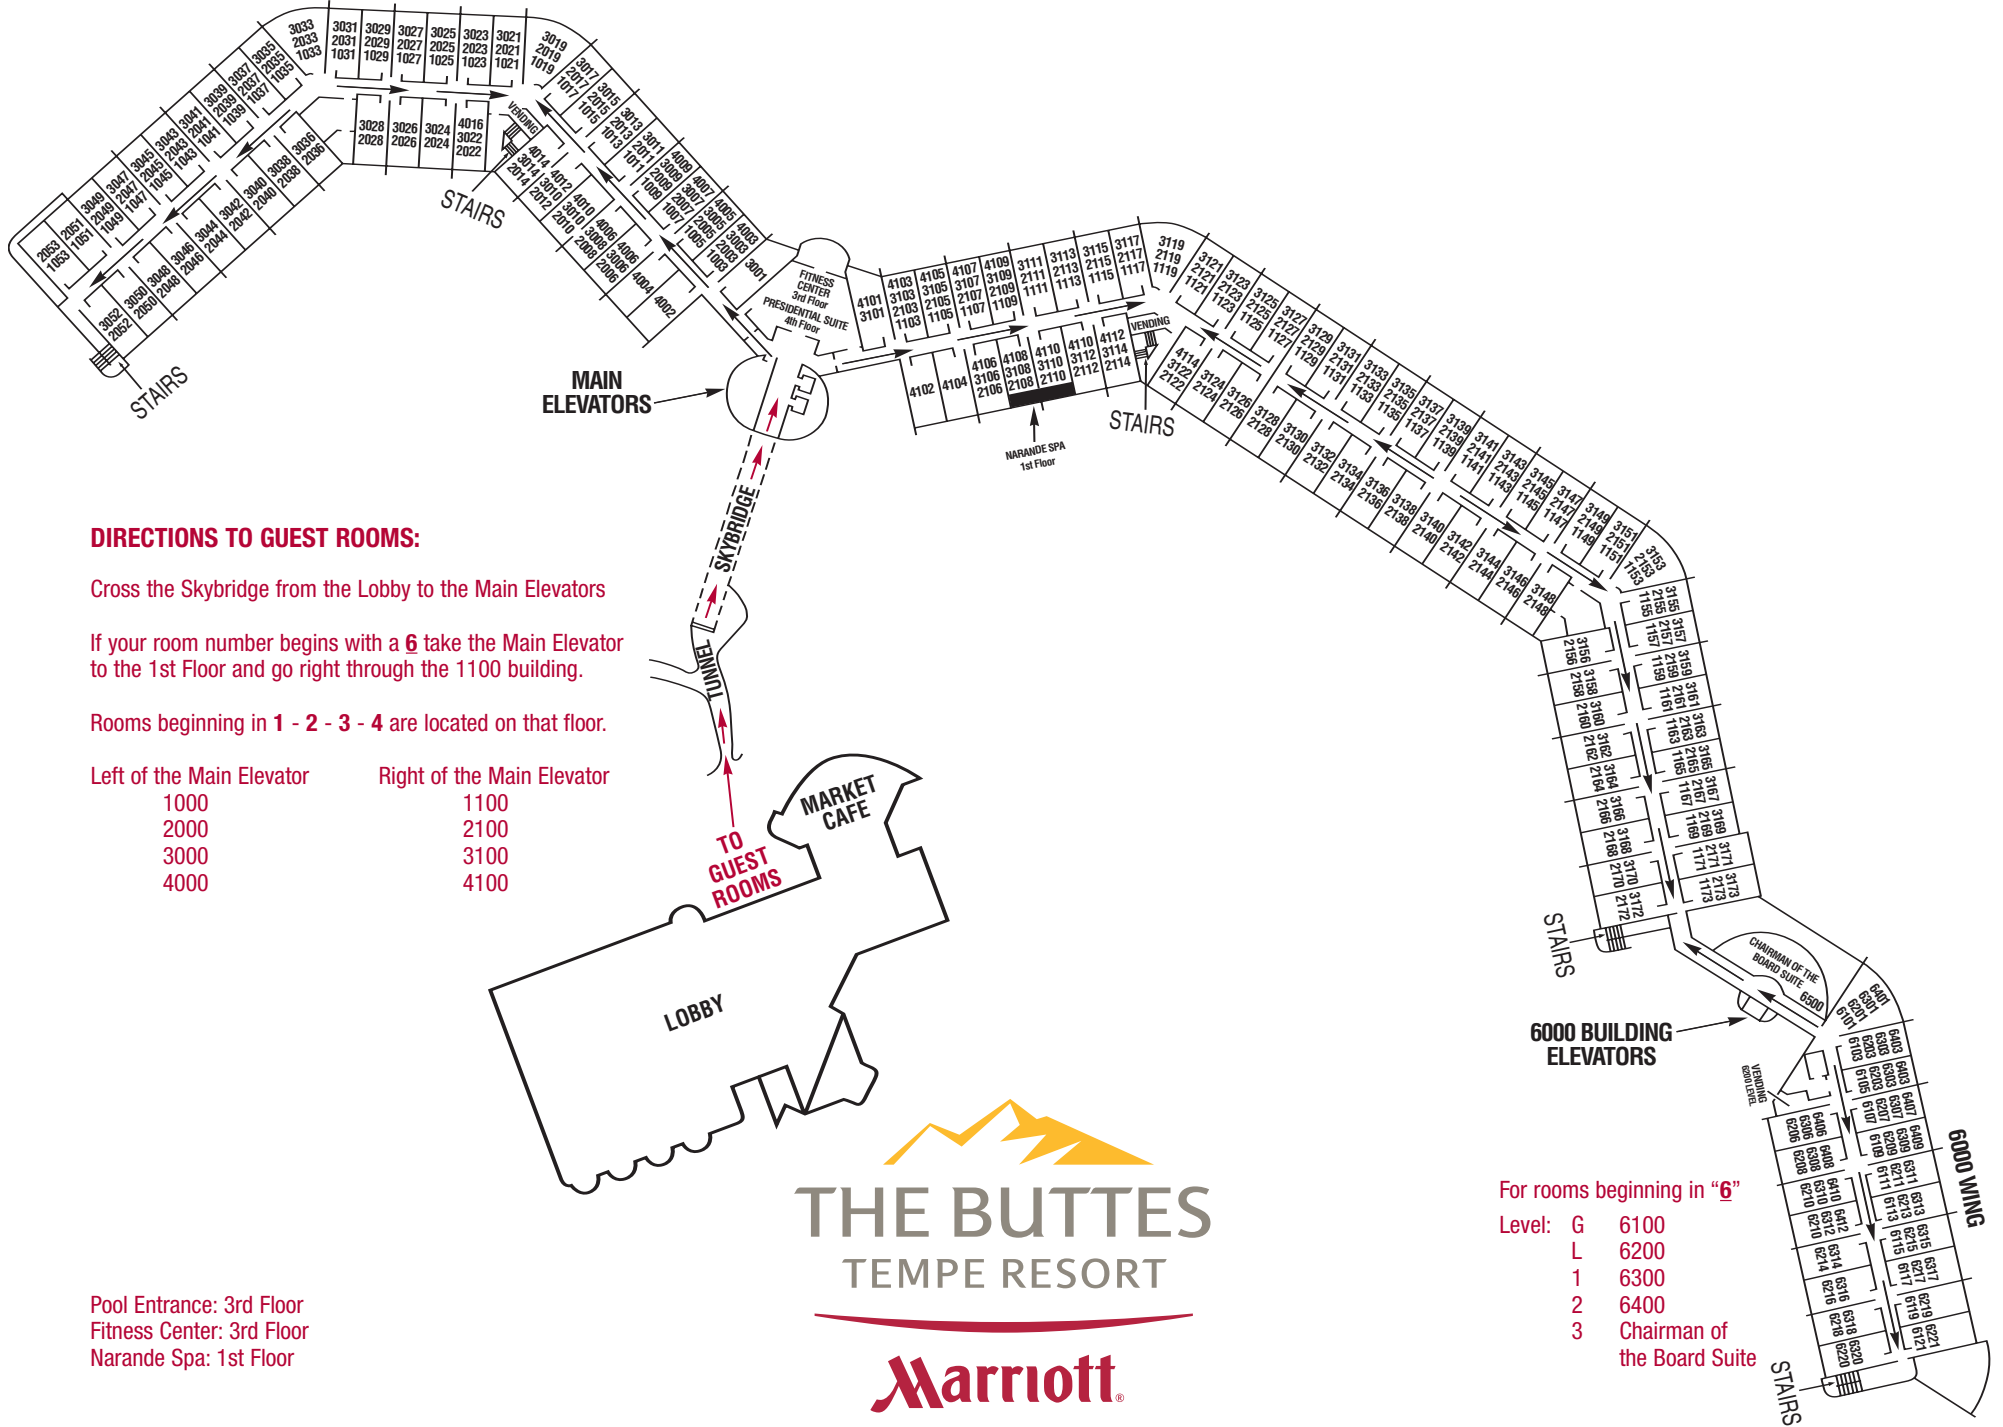

THE BUTTES
TEMPE RESORT

Marriott®

2000 Westcourt Way • Tempe, Arizona 85282
(602) 225-9000

LOBBY LEVEL
LOBBY BAR
FRONT DESK
CONCIERGE DESK
CAR RENTAL
ADMINISTRATIVE OFFICES
GIFT SHOP

CONFERENCE LEVEL 2
KACHINA BALLROOM
PAPAGO ROOM

CONFERENCE LEVEL 1
HOPI ROOM
APACHE ROOM
NAVAJO ROOM
PUEBLO ROOM
PIMA ROOM
EXECUTIVE BOARDROOM
AMPHITHEATRE
BUSINESS CENTER

DIRECTIONS TO GUEST ROOMS:

Cross the Skybridge from the Lobby to the Main Elevators

If your room number begins with a 6 take the Main Elevator to the 1st Floor and go right through the 1100 building.

Rooms beginning in 1 - 2 - 3 - 4 are located on that floor.

Left of the Main Elevator	Right of the Main Elevator
1000	1100
2000	2100
3000	3100
4000	4100

Pool Entrance: 3rd Floor
 Fitness Center: 3rd Floor
 Narande Spa: 1st Floor

For rooms beginning in "6"

Level: G	6100
L	6200
1	6300
2	6400
3	Chairman of the Board Suite