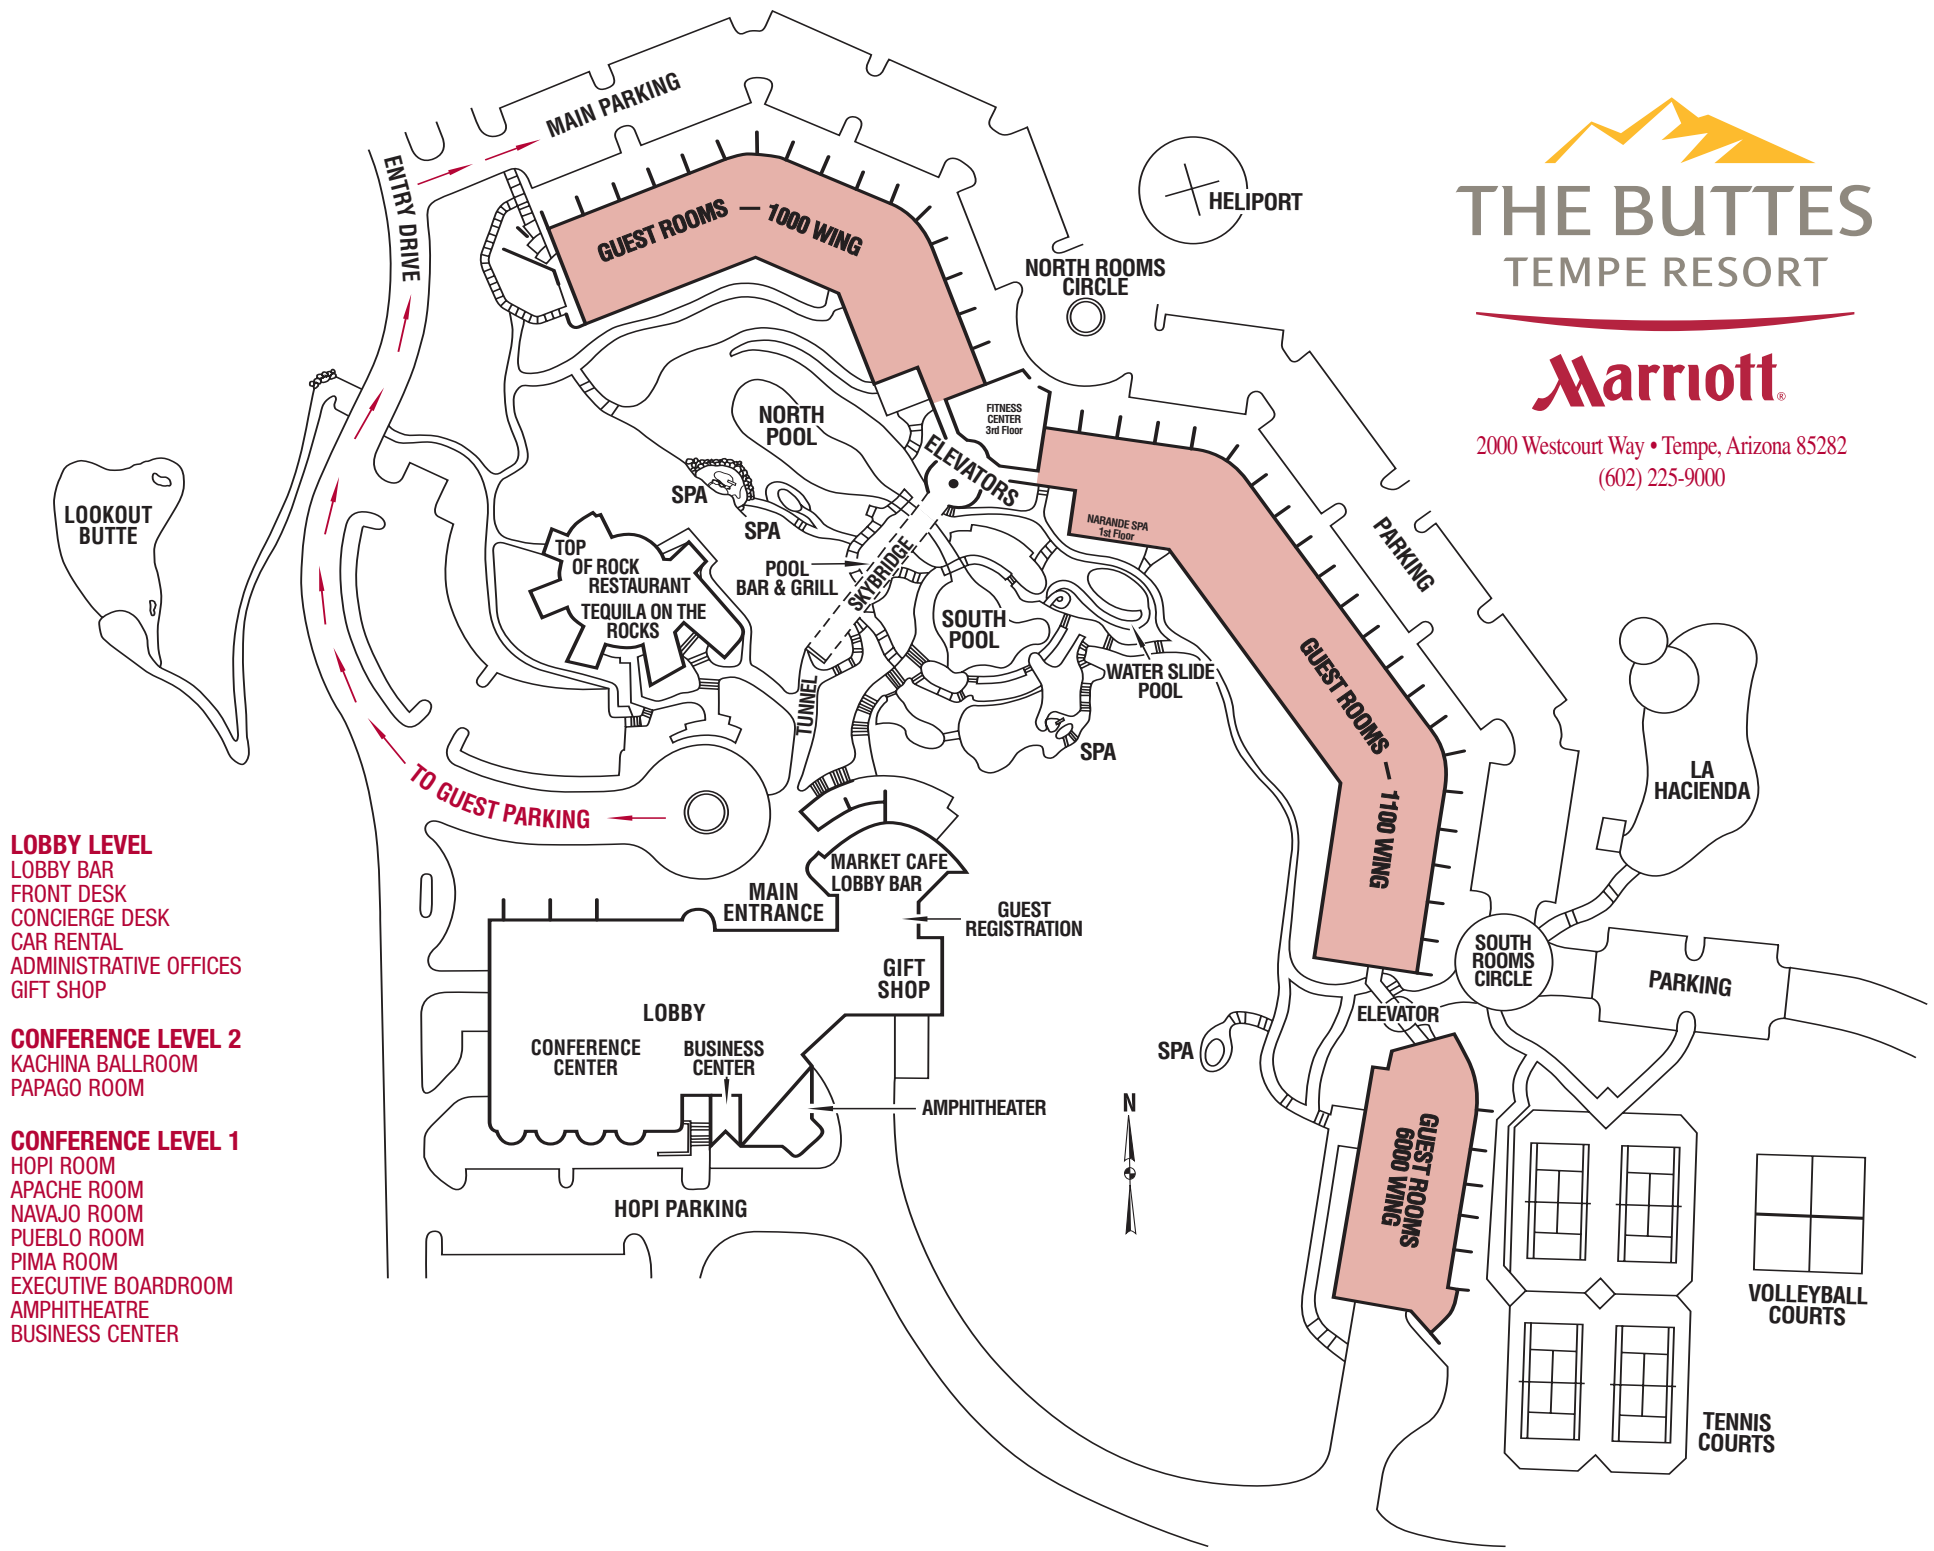

THE BUTTES
TEMPE RESORT

Marriott®

2000 Westcourt Way • Tempe, Arizona 85282
(602) 225-9000

LOBBY LEVEL
LOBBY BAR
FRONT DESK
CONCIERGE DESK
CAR RENTAL
ADMINISTRATIVE OFFICES
GIFT SHOP

CONFERENCE LEVEL 2
KACHINA BALLROOM
PAPAGO ROOM

CONFERENCE LEVEL 1
HOPI ROOM
APACHE ROOM
NAVAJO ROOM
PUEBLO ROOM
PIMA ROOM
EXECUTIVE BOARDROOM
AMPHITHEATRE
BUSINESS CENTER

DIRECTIONS TO GUEST ROOMS:

Cross the Skybridge from the Lobby to the Main Elevators

If your room number begins with a 6 take the Main Elevator to the 1st Floor and go right through the 1100 building.

Rooms beginning in 1 - 2 - 3 - 4 are located on that floor.

Left of the Main Elevator	Right of the Main Elevator
1000	1100
2000	2100
3000	3100
4000	4100

Pool Entrance: 3rd Floor
 Fitness Center: 3rd Floor
 Narande Spa: 1st Floor

For rooms beginning in "6"

Level: G	6100
L	6200
1	6300
2	6400
3	Chairman of the Board Suite