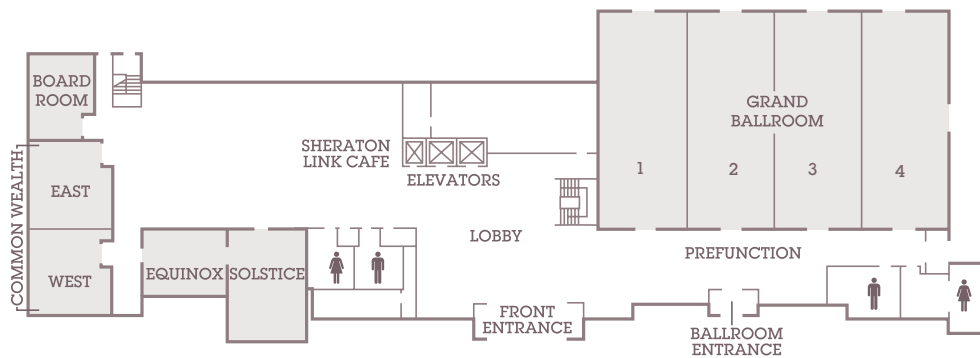

Beaver County
Park Property

SHERATON PITTSBURGH AIRPORT HOTEL

Pittsburgh
International
Airport

Settler's Cabin
County Park

Pittsburgh

SHERATON PITTSBURGH AIRPORT HOTEL
1160 Thorn Run Road
Coraopolis, PA 15108

t – 412 262 2400
f – 412 375 5175

sheratonpittsburghairport.com

ROOM DIMENSIONS AND SEATING CAPACITY

	Square Feet	Dimensions	Height	Banquet	Classroom	Theater	Conference	U-Shape
GRAND BALLROOM	6,000	100' x 60'	11.4'	450	350	700	–	–
BALLROOM 1	1,500	25' x 60'	11.4'	90	70	150	36	32
BALLROOM 2	1,500	25' x 60'	11.4'	90	70	150	36	32
BALLROOM 3	1,500	25' x 60'	11.4'	90	70	150	36	32
BALLROOM 4	1,500	25' x 60'	11.4'	90	70	150	36	32
COMMONWEALTH	975	50' x 19.5'	9.5'	80	50	110	24	28
COMMONWEALTH WEST	478	24.5' x 19.5'	9.5'	40	24	56	18	20
COMMONWEALTH EAST	497	25.5' x 19.5'	9.5'	40	24	56	18	20
EQUINOX	400	25' x 16'	9.5'	32	24	40	18	16
SOLSTICE	450	25' x 18'	9.5'	18	12	30	12	12
EQUINOX & SOLSTICE	850	50' x 16'	9.5'	48	27	60	20	–
BOARDROOM	341	23.5' x 14.5'	9.5'	–	–	–	12	–