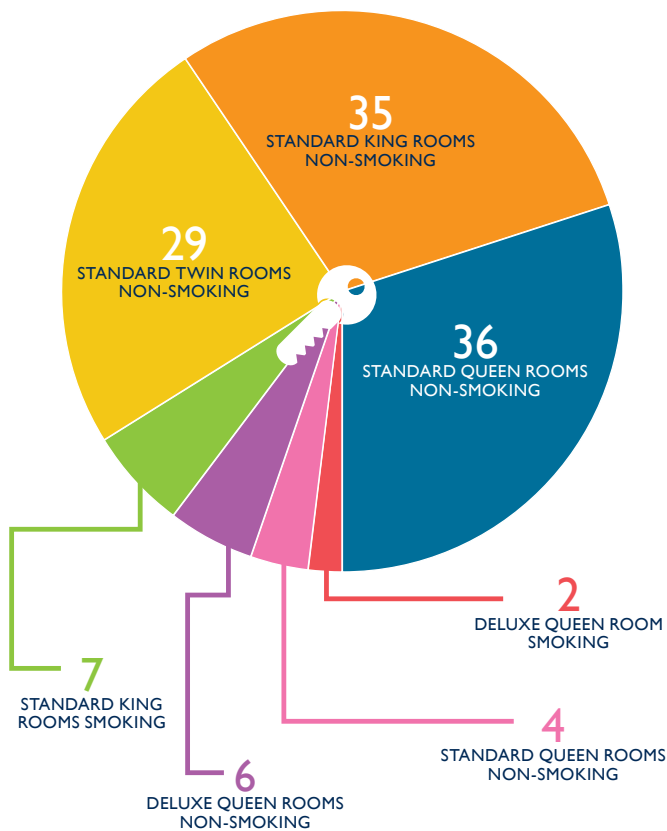

ROOMS

119
MODERN, UPMARKET BEDROOMS

IN-ROOM FACILITIES

- FREE WiFi
500MB PER DAY / PER ROOM
- EXECUTIVE WORK DESK
- INTERNATIONAL ADAPTORS
- SEPARATE SHOWER
- AIR CONDITIONED
- SATELLITE TV
- TELEPHONE
- HAIRDRYER
- LAPTOP-FRIENDLY SAFES
- TEA & COFFEE MAKING-FACILITIES

18H30

22H00

BAR

11H00

22H00

BOARDROOMS & CONFERENCE ROOMS

HATFIELD 1

27 DELEGATES (U-SHAPE SEATING)

HATFIELD 2

8 DELEGATES (BOARDROOM SEATING)

40 DELEGATES (U WITHIN U-SHAPE SEATING)

HATFIELD 3

45 DELEGATES (SCHOOL ROOM SEATING)

15 DELEGATES (U-SHAPE SEATING)

50 DELEGATES (CINEMA SEATING)

18 DELEGATES (CINEMA SEATING)