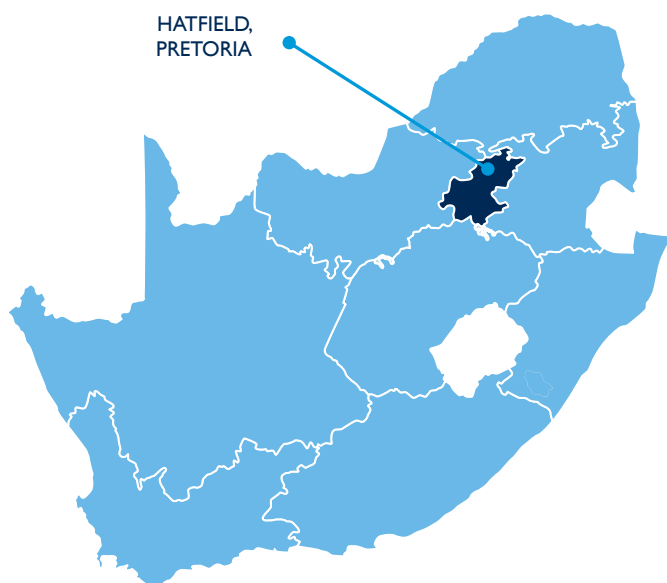

FACT SHEET

PROTEA HOTEL HATFIELD

1141 Burnett Street, Pretoria 0083, South Africa
Tel: +27 (0) 12 364 0300
Fax: +27 (0) 12 364 0304
Email: reservations@phhatfield.co.za

LOCATION

DISTANCE FROM HOTEL

	300 M	UNIVERSITY OF PRETORIA
	450 M	HATFIELD GAUTRAIN STATION
	1.9 KM	LOFTUS VERSFELD STADIUM
	3.7 KM	UNION BUILDINGS
	4.8 KM	BOTANICAL GARDENS
	5 KM	MENLYN PARK SHOPPING CENTRE
	5.6 KM	PRETORIA ZOO
	6 KM	BROOKLYN MALL
	6.8 KM	COUNCIL FOR SCIENTIFIC & INDUSTRIAL RESEARCH
	8 KM	VOORTREKKER MONUMENT
	8 KM	FREEDOM PARK
	47.2 KM	O.R. TAMBO INTERNATIONAL AIRPORT