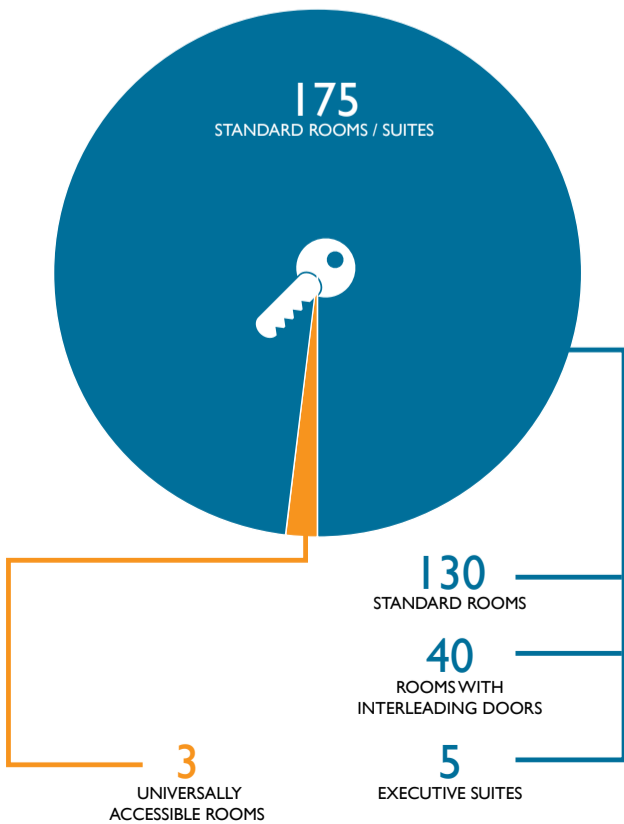

DRAMATIC. TRENDY. EXTRAORDINARY.

LOCATION

DISTANCE FROM HOTEL

-  500 M PLANET FITNESS CLUB 2MINS
-  500 M MENLYN PARK 5 MINS
-  1,3 KM MENLYN MAIN CENTRAL SQUARE 5MINS
-  6 KM HATFIELD GAUTRAIN STATION 14MINS
-  7 KM LOFTUS VERSFELD STADIUM 15MINS
-  10 KM UNION BUILDINGS 18MINS
-  42 KM O.R. TAMBO INTERNATIONAL AIRPORT 35MINS

ROOMS

178
SOPHISTICATED, CHIC BEDROOMS

IN-ROOM FACILITIES

TEA & COFFEE
MAKING-FACILITIES

AIR CONDITIONED

FREE
COMPLIMENTARY
UNCAPPED WI-FI

ELECTRONIC
SAFE

24 HOURS
ROOM SERVICE

ROOM SERVICE

24
HOURS

MEETING ROOMS & CONFERENCE ROOMS

CONFERENCE 1
122 M²

90
DELEGATES
(BANQUET SEATING)

CONFERENCE 2
220 M²

160
DELEGATES
(BANQUET SEATING)

CONFERENCE 3
100 M²