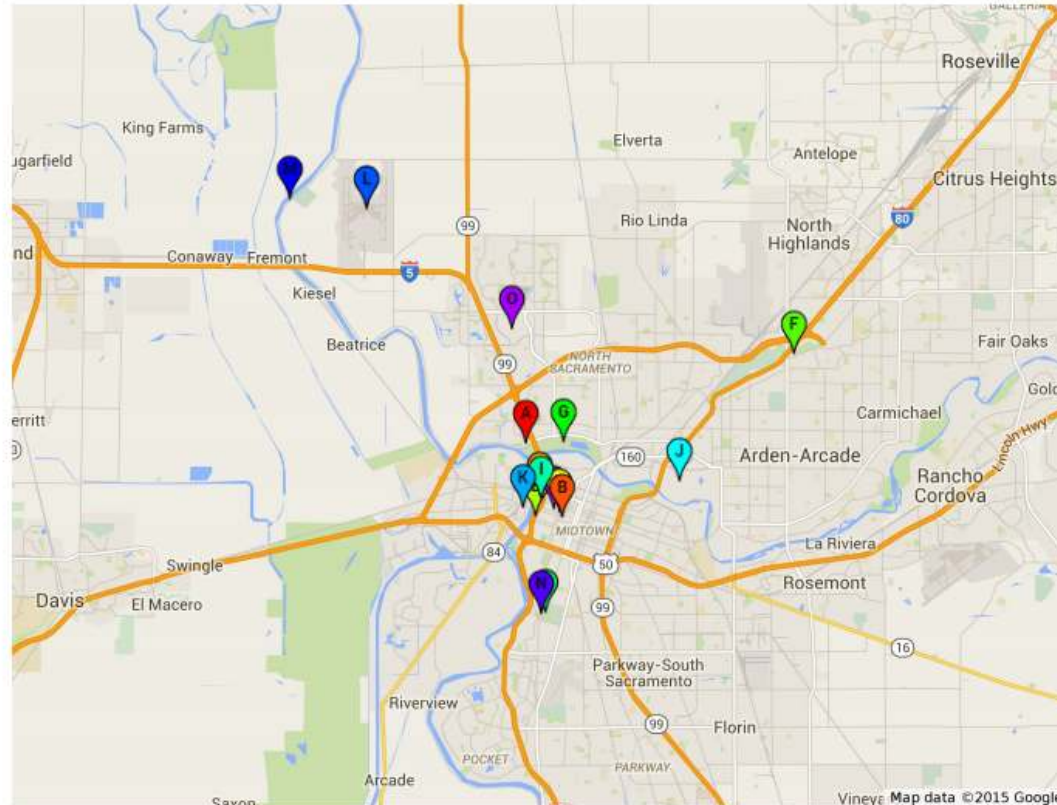

Courtyard Sacramento Airport Natomas

Local Area Attractions Map

-  Courtyard Sacramento Airport Natomas
-  California State Capitol Museum
-  California State Railroad Museum
-  California State University
-  Crocker Art Museum
-  Discovery Museum - Science and Space Center
-  Discovery Park
-  Fairytale Town
-  Old Sacramento
-  Raging Waters Sacramento
-  Raley Field
-  Sacramento International Airport
-  Sacramento River
-  Sacramento Zoo
-  Sleep Train Arena
-  Westfield Downtown Plaza Ice Rink

G. Discovery Park
1000 Garden Highway, Sacramento, CA 95833
www.cityofsacramento.org
(916) 875-6961

L. Sacramento International Airport
6900 Airport Boulevard, Sacramento, CA 95837
www.smf.aero
(916) 929-5411

H. Fairytale Town
3901 Land Park Drive, Sacramento, CA 95822
www.fairytaletown.org
(916) 808-7462

N. Sacramento Zoo
3930 West Land Park Drive, Sacramento, CA 95822
saczoo.org
(916) 808-5888

J. Raging Waters Sacramento
1600 Exposition Boulevard, Sacramento, CA 95815
www.ragingwaters.com
(916) 924-3747

O. Sleep Train Arena
1 Sports Parkway, Sacramento, CA 95834
www.sleeptrainarena.com
(916) 928-0000

K. Raley Field
400 Ballpark Drive, West Sacramento, CA 95691
www.raleysfield.com
(916) 376-4722

P. Westfield Downtown Plaza Ice Rink
United States
www.sacrt.com