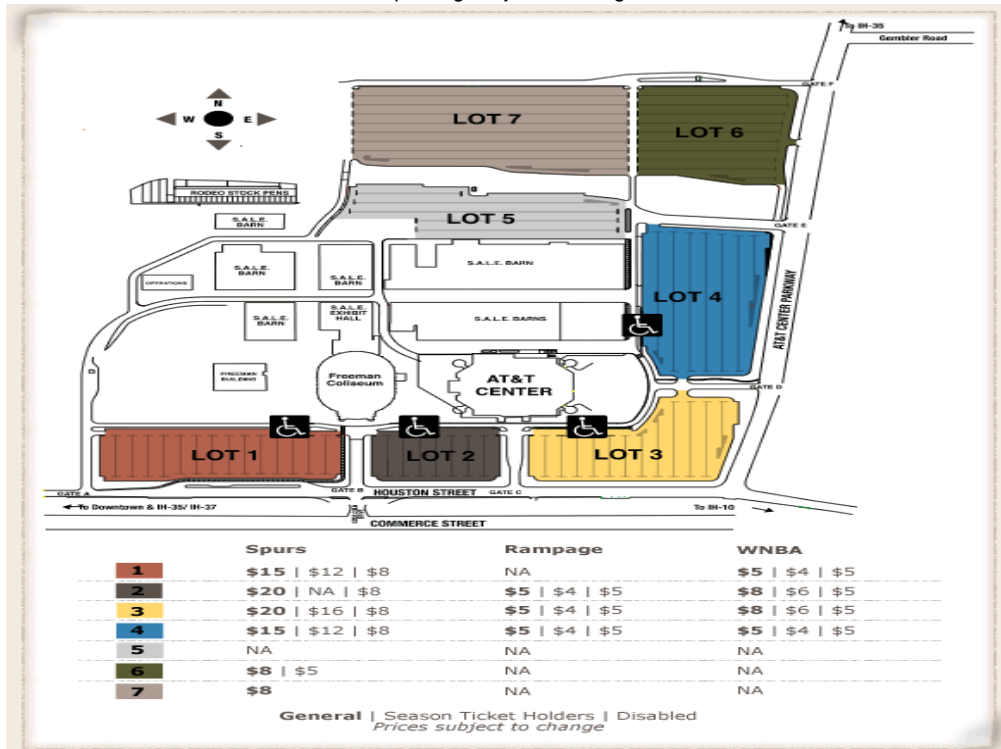

AT&T Center
 One AT&T Center
 San Antonio, TX 78219
Distance from hotel: 5.2 miles, 11 minutes
 210-444-5000

San Antonio Spurs & Silver Stars
 *parking subject to change

Marriott Rivercenter, 101 Bowie St, San Antonio, TX 78205
 210-223-1000