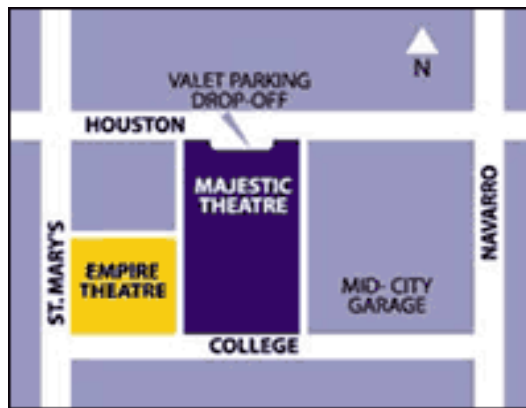

Mezzanine and Balcony

Marriott Rivercenter, 101 Bowie St, San Antonio, TX 78205
210-223-1000