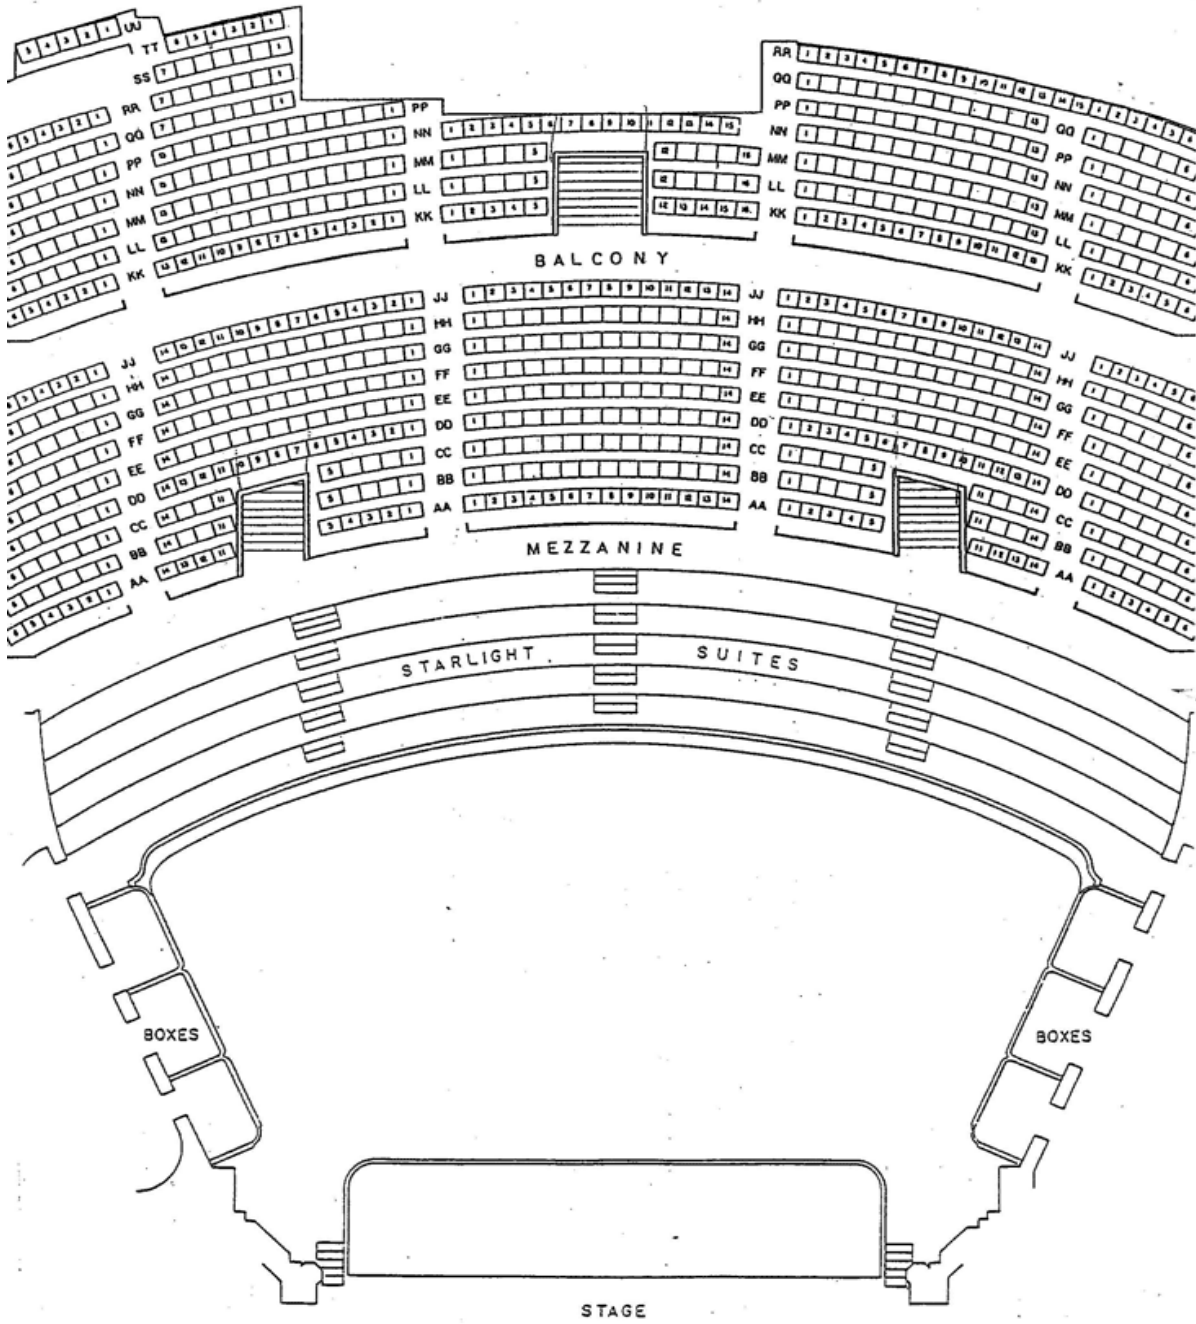

**Majestic Theater**

224 E Houston

San Antonio, TX 78205

*Distance from hotel: .6 miles, 3 min*

210-226-5700

## Mezzanine and Balcony

**Empire Theater**  
226 N St. Mary's  
San Antonio, TX 78205  
*Distance from hotel: .7 miles, 4 min*  
210-224-9600