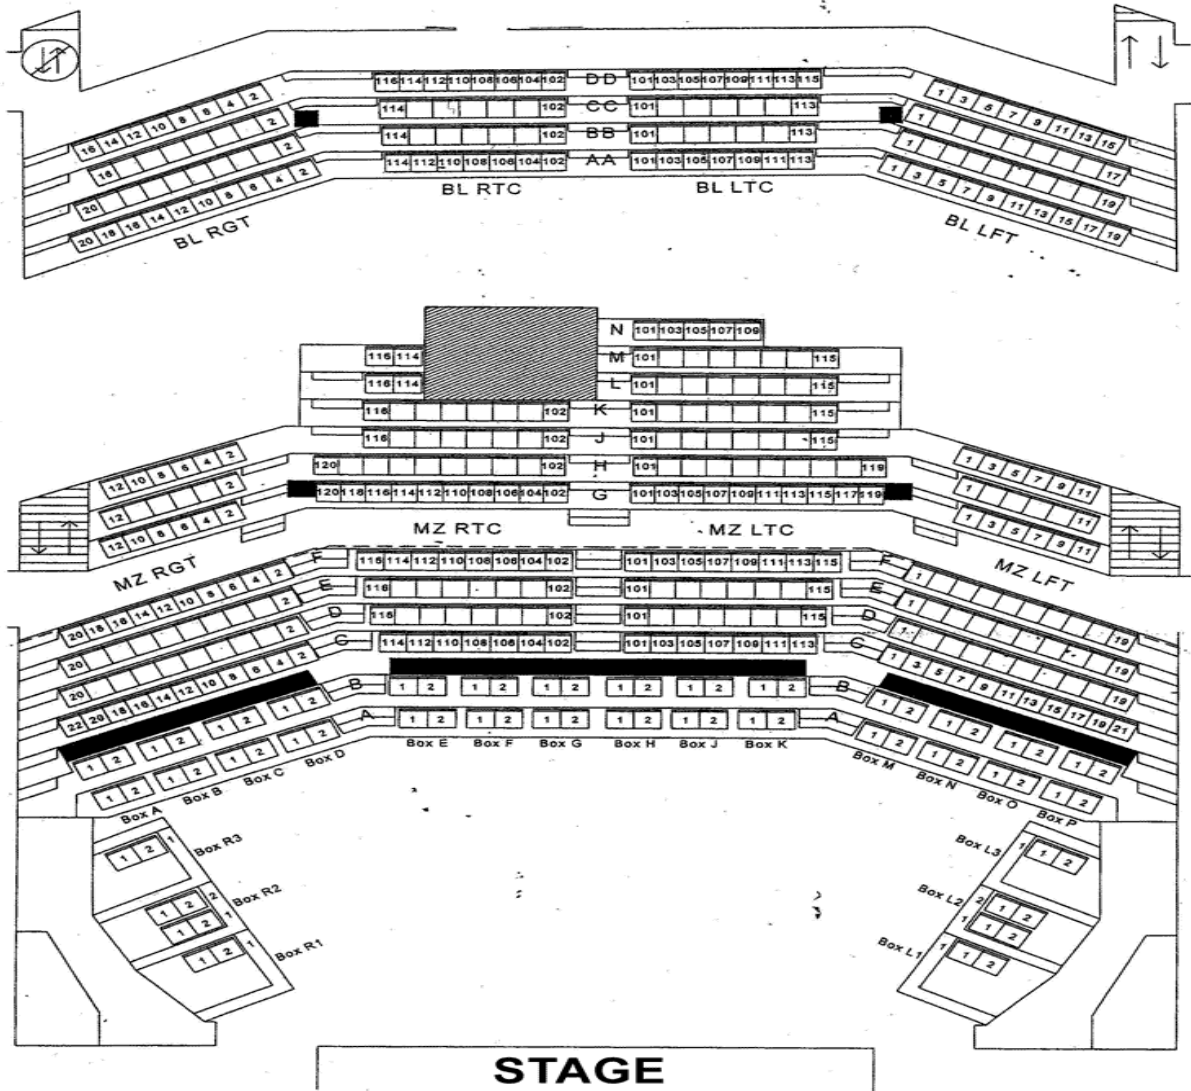

Mezzanine and Balcony

Marriott Rivercenter, 101 Bowie St, San Antonio, TX 78205
210-223-1000