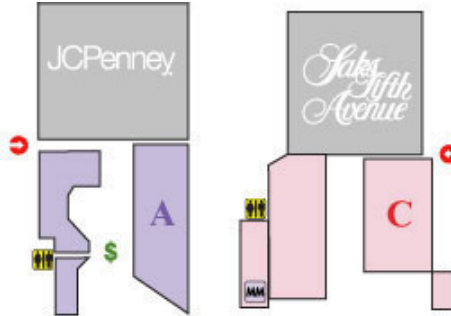

## LEGEND

-  Mall Entrance
-  ATM
-  Public Restroom
-  Gift Card
-  Valet
-  Customer Service
-  Mall Office

## Upper Level

## Lower Level

CATEGORY	STORE	ZONE	FLOOR	PHONE
<b>Accessories</b>	Brighton Collectables	A 	Lower Level	(210) 375-7900
	Claire's Boutique	A 	Upper Level	(210) 342-0556
	Coach	E 	Lower Level	(210) 348-7010
	Fossil	F 	Lower Level	(210) 348-7700
	Montblanc	A 	Lower Level	(210) 375-1203
	Swarovski	F 	Lower Level	(210) 340-6971
<b>Bath &amp; Beauty</b>	Avalon Lifestyle Nails	F 	Lower Level	(210) 340-1899
	Bare Escentuals	B 	Lower Level	(210) 524-9950
	Bath & Body Works	A 	Lower Level	(210) 308-9835
	bluemercury	E 	Lower Level	(210) 308-5650
	Etoile	C 	Lower Level	(210) 349-6033
	Gap Body	E 	Lower Level	(210) 340-1433
	Lieu's Nails & Cosmetics	E 	Lower Level	(210) 366-2004