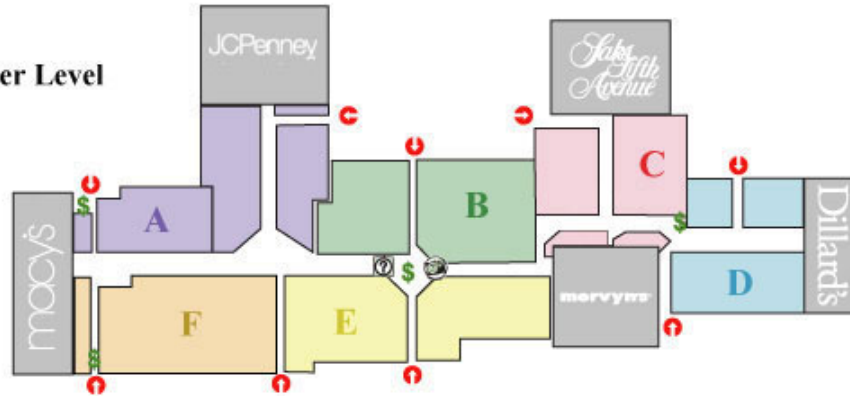

## LEGEND

-  Mall Entrance
-  ATM
-  Public Restroom
-  Gift Card
-  Valet
-  Customer Service
-  Mall Office

## Upper Level

## Lower Level

CATEGORY	STORE	ZONE	FLOOR	PHONE
<b>Accessories</b>	Brighton Collectables	A 	Lower Level	(210) 375-7900
	Claire's Boutique	A 	Upper Level	(210) 342-0556
	Coach	E 	Lower Level	(210) 348-7010
	Fossil	F 	Lower Level	(210) 348-7700
	Montblanc	A 	Lower Level	(210) 375-1203
	Swarovski	F 	Lower Level	(210) 340-6971
<b>Bath &amp; Beauty</b>	Avalon Lifestyle Nails	F 	Lower Level	(210) 340-1899
	Bare Escentuals	B 	Lower Level	(210) 524-9950
	Bath & Body Works	A 	Lower Level	(210) 308-9835
	bluemercury	E 	Lower Level	(210) 308-5650
	Etoile	C 	Lower Level	(210) 349-6033
	Gap Body	E 	Lower Level	(210) 340-1433
	Lieu's Nails & Cosmetics	E 	Lower Level	(210) 366-2004