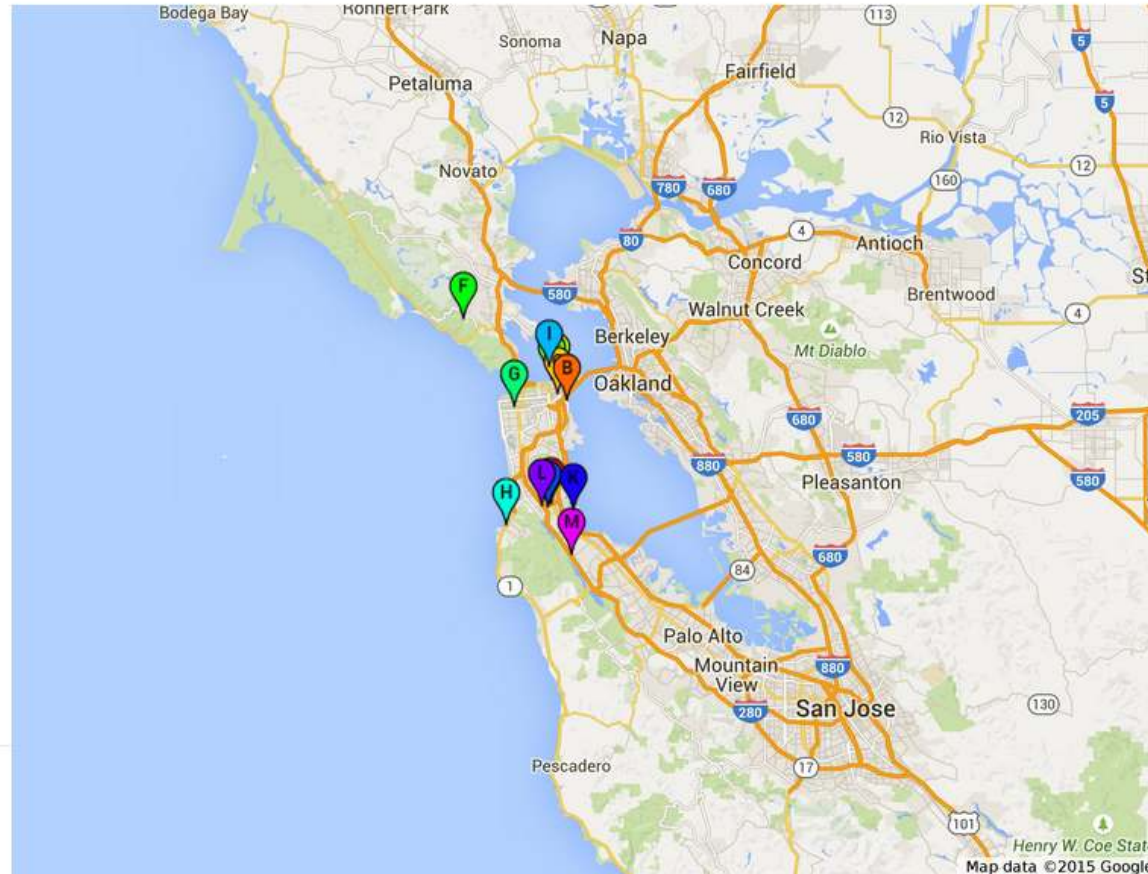

# Courtyard San Francisco Airport

## Local Area Attractions Map

-  Courtyard San Francisco Airport
-  San Francisco Giants
-  Union Square
-  PIER 39
-  Fisherman's Wharf
-  Muir Woods National Monument
-  Golden Gate Park
-  Pacifica State Beach
-  Alcatraz Island
-  Pasta Pomodoro
-  San Francisco International Airport
-  San Bruno Golf Center
-  Crystal Springs Golf Course

C. Union Square

D. PIER 39  
Beach Street & The Embarcadero, San Francisco, CA 94133  
[www.pier39.com](http://www.pier39.com)  
(415) 705-5500

E. Fisherman's Wharf

F. Muir Woods National Monument  
1 Muir Woods Rd, Mill Valley, CA 94941  
[www.nps.gov](http://www.nps.gov)  
(415) 388-2595