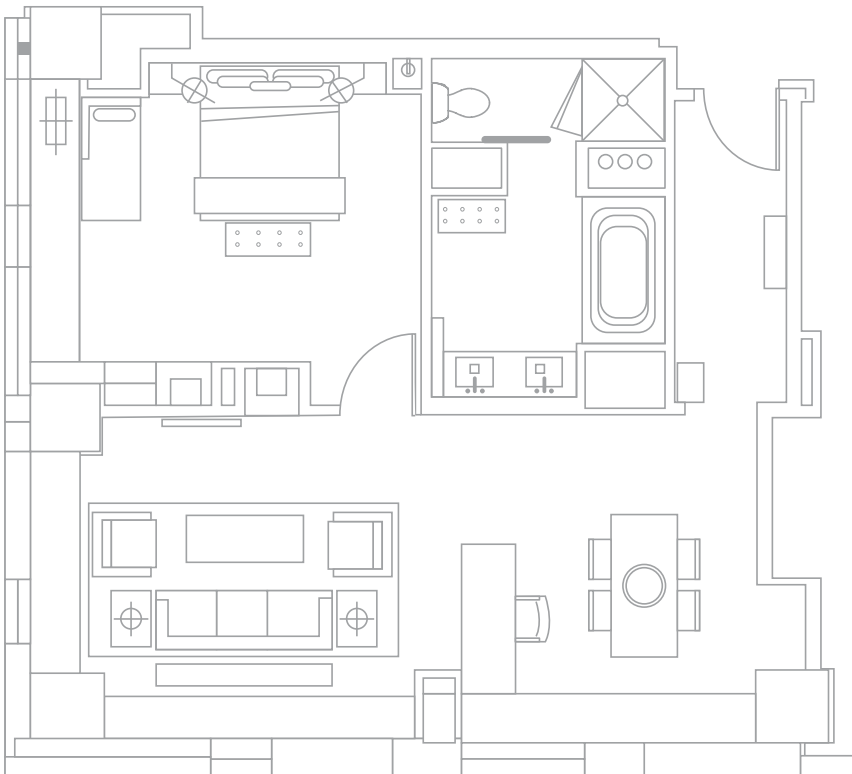

Metropolitan Suite '08 Series

Specifications

- 980 square feet (91.05 square meters)
- Overlooks Yerba Buena Gardens
- Dining table seats 4 people
- Bathroom with double sinks, extra deep soaking tub and separate shower
- Located on floors 10 through 20