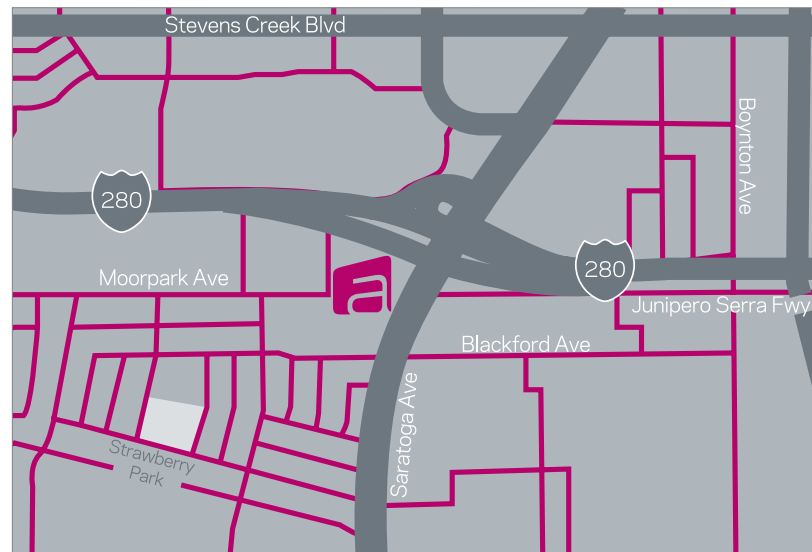

Aloft hotels are smoke-free.

STAY & PLAY IN STYLE

Aloft San Jose Cupertino is conveniently located in the heart of the vibrant and bustling Silicon Valley area. Get in the local spirit with shopping, dining, sightseeing and business destinations all around.

WHAT'S NEARBY

- Santana Row
- SAP Center
- Flint Center for the Performing Arts
- Levi's Stadium
- Silicon Valley
- Kelley Park
- San Jose Convention Center
- The Tech Museum of Innovation

DIRECTIONS

From San Francisco International Airport: Drive from US-101 S and CA-85 S to San Jose. Take the Saratoga Ave exit from I-280 S. Continue on Saratoga Ave to your destination. Use the right lane to turn right onto Saratoga Ave. Pass by Applebee's Grill + Bar (on the right) for 358 ft. Turn right onto Moorpark Ave.

From Norman Y. Mineta San Jose International Airport: Get on I-880 S from Airport Blvd. Continue on I-880 S. Take I-280 N to Saratoga Ave. Take Exit 7 from I-280 N. Merge onto Saratoga Ave. Continue on Saratoga Ave to your destination. Pass by Applebee's Grill + Bar (on the right). Turn right onto Moorpark Ave.