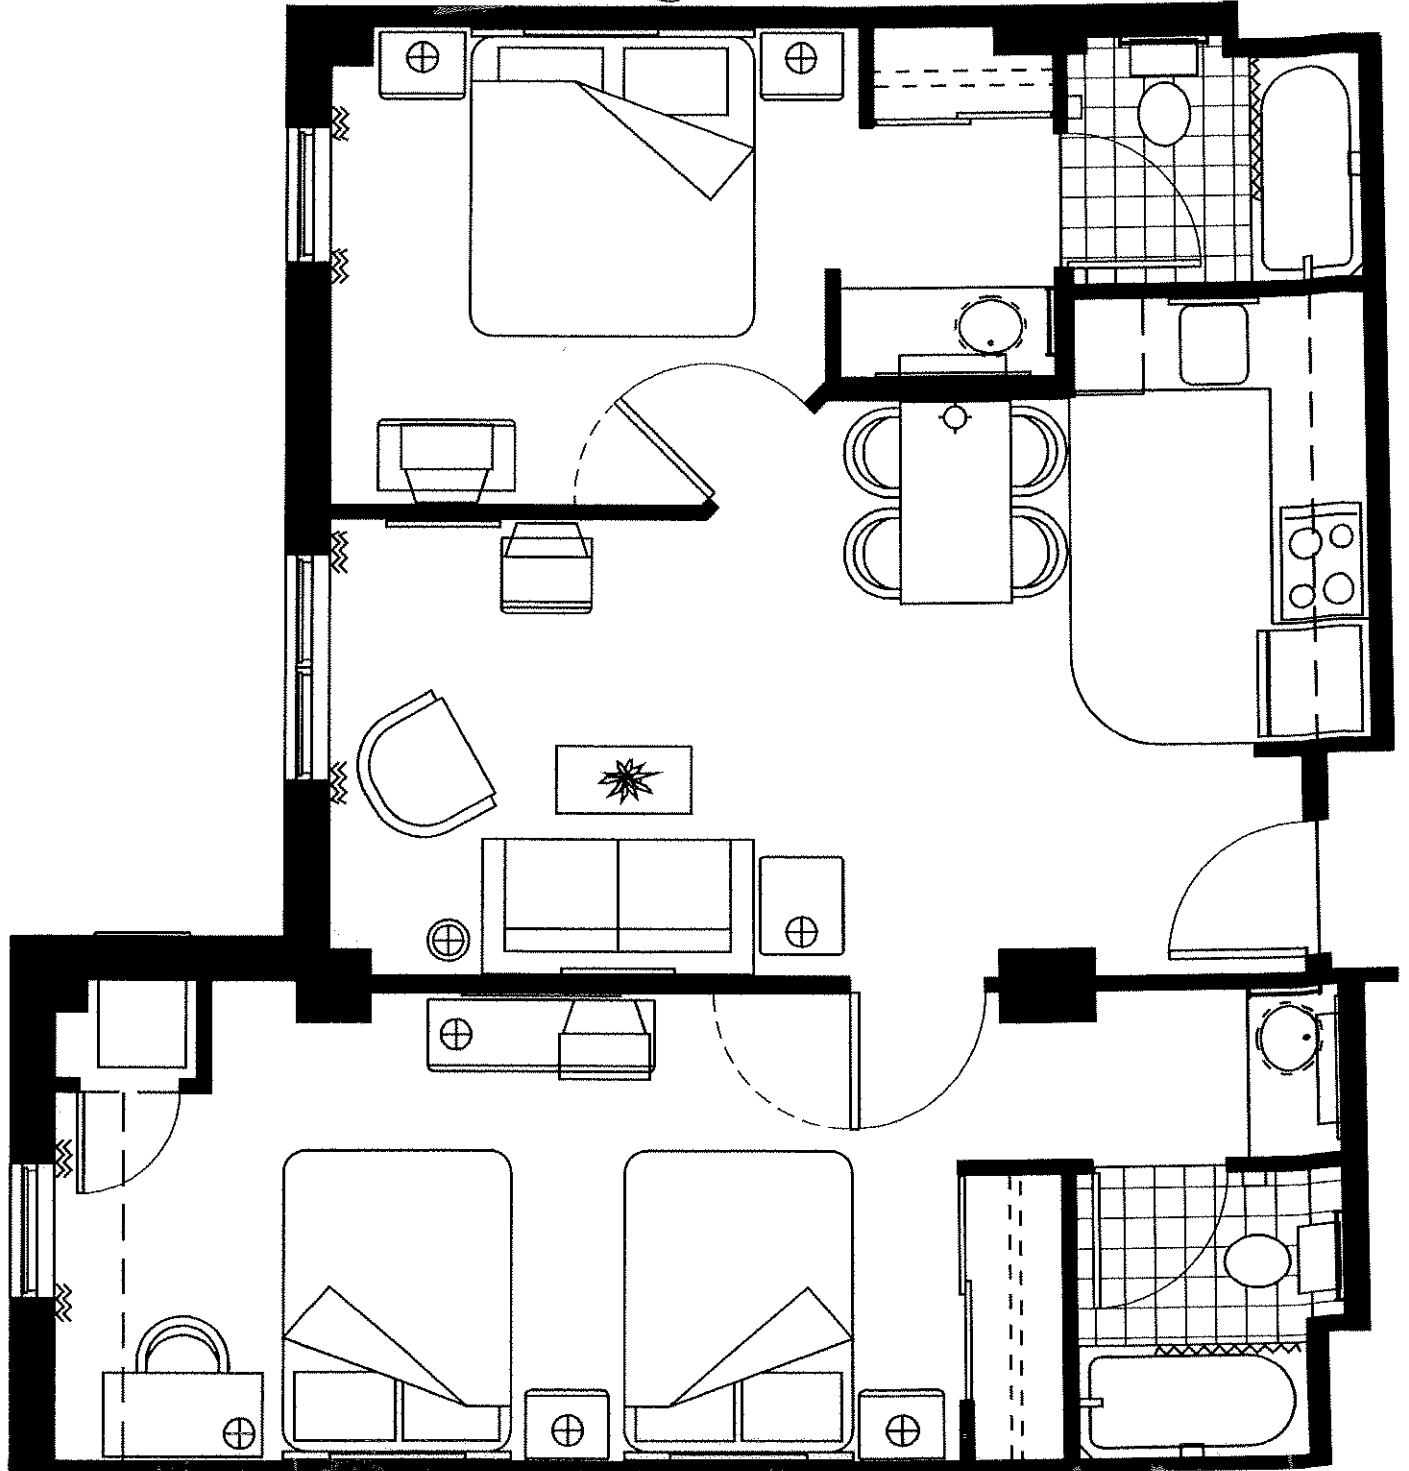

*St. Louis - Downtown*

Two Bedroom Suite, 1 King in first Bedroom and 2 Queens in the other Bedroom