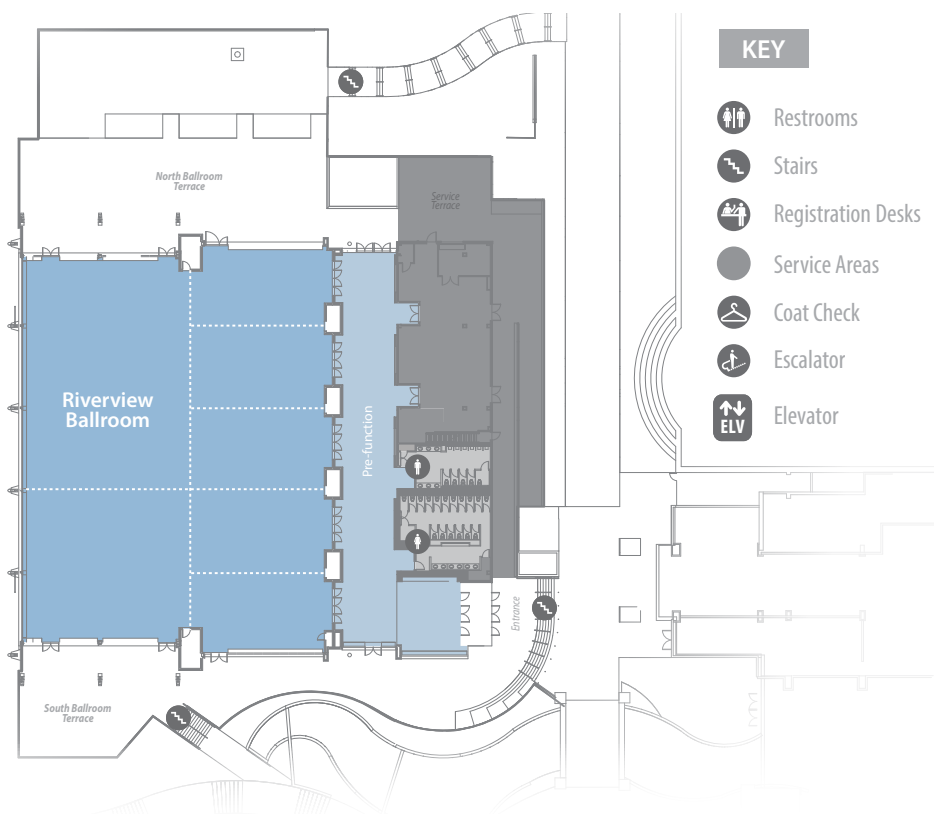

RIVERVIEW
BALLROOM
at GAYLORD NATIONAL

A WORLD-CLASS VENUE
on the water

Coming Summer 2017

Discover Our New Breathtaking Event Venue

Overlooking the Potomac River, the RiverView Ballroom is a modern and unique ballroom designed to take advantage of the amazing views of the capital region and river. This ballroom boasts 270 degrees of floor-to-ceiling glass windows, and two large outdoor event terraces.

Dynamic Event Space | Award-Winning Service | Breathtaking Views
Multi-Cultured Culinary Expertise | Luxury Hotel Rooms, Spa and Restaurants On-Site

Colors, layout and space capacity are based on architectural renderings and are subject to change.

Ballroom 16,580 sq. ft.	Theater 1,500	Classroom 924	Rounds of 10 990	Reception 1,614
-----------------------------------	-------------------------	-------------------------	----------------------------	---------------------------