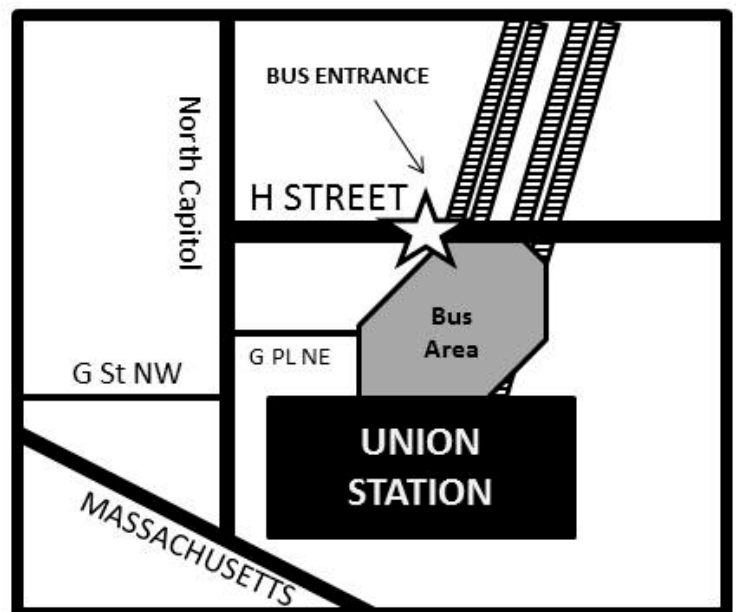

Information

The Union Station parking garage is composed of five-and-a-half parking levels with the mezzanine acting as a rental car facility. The bottom level, also known as the “Union Station Bus Deck” is designed for over-sized vehicles such as buses and motor coaches. *Please call (202) 289-0420 for more information about the Bus Deck. You may contact the Parking Garage at (202) 898-1950 if you cannot reach anyone at the Bus office.*

Motor Coach/Recreational Parking: Motor coach (bus)/Recreational vehicle parking is available in the bus deck level for vehicles with a 12'5" clearance. There are 30 open bus spaces available daily on a first come, first serve basis. Bus parking may be reserved by contacting the Bus Deck Manager at: 202-289-0420 or 202.898.1950.**Pricing Information:**

Subject to Availability, without reservation, parking is first come/first serve. Prices may change.

Early Bird $20 : 9PM – 9:59AM
Daily Rate $30 : 10AM – 8:59PM
Reservation $60

Directions for Motor Coach/Recreational Parking:
Parking is available 24/7. Access is available from Massachusetts Avenue, NE - from a ramp on the East side of Union Station and from H Street, NE.

*Washington Marriott Georgetown is pleased to provide information for parking options.
The hotel and its associates are not responsible for theft, loss or damage to persons or vehicles.*