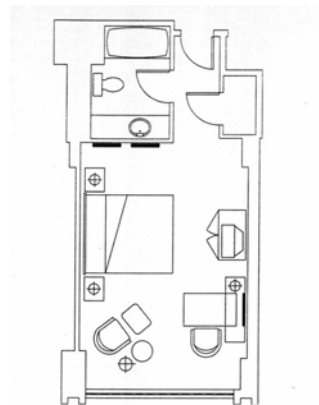

Deluxe Standard Guest Room

- Size: 230 – 250 square feet
- King or double beds
- Windows that open
- In-room coffee maker
- 100% non-smoking
- Working area with large desk
- High Speed Internet

Executive Suite

- Available: 20
- Size: 318 square feet
- Features king size bed
- Spacious sitting area
- Working area with large desk
- Two phone lines
- Mini refrigerator
- High Speed Internet
- 100% non-smoking

French Parlour Suite

- Available: 8
- Size: 739 square feet
- Sitting area and bedroom (king bed) divided by French doors
- Built in wet bar and mini refrigerator
- Additional connecting bedroom Available
- High Speed Internet
- 100% non-smoking