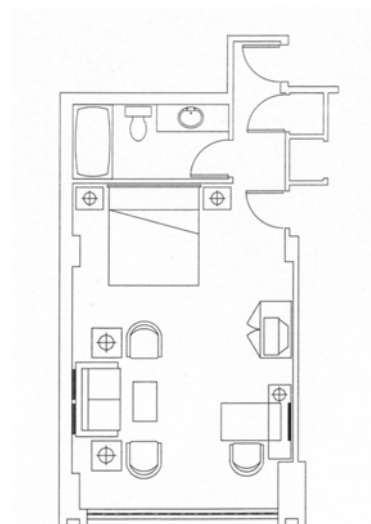

Deluxe Standard Guest Room

- Size: 230 – 250 square feet
- King or double beds
- Windows that open
- In-room coffee maker
- 100% non-smoking
- Working area with large desk
- High Speed Internet

Executive Suite

- Available: 20
- Size: 318 square feet
- Features king size bed
- Spacious sitting area
- Working area with large desk
- Two phone lines
- Mini refrigerator
- High Speed Internet
- 100% non-smoking

French Parlour Suite

- Available: 8
- Size: 739 square feet
- Sitting area and bedroom (king bed) divided by French doors
- Built in wet bar and mini refrigerator
- Additional connecting bedroom Available
- High Speed Internet
- 100% non-smoking