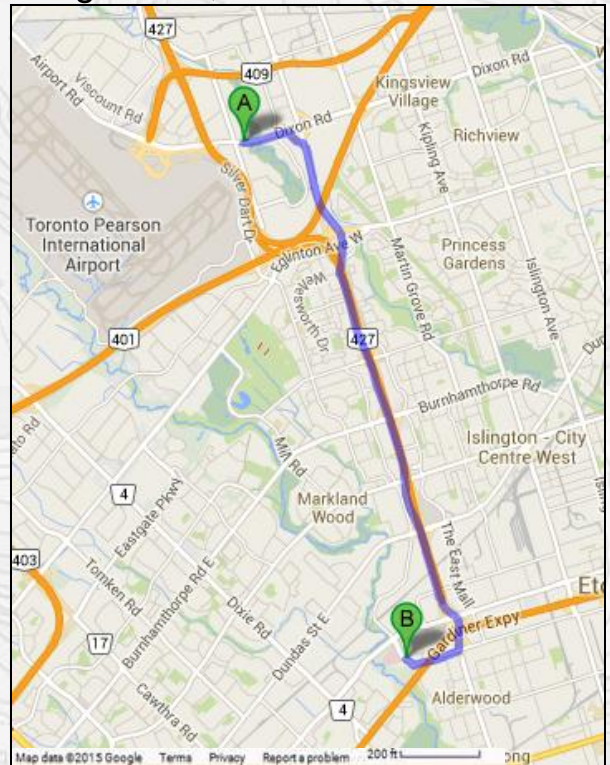

MARRIOTT
TORONTO AIRPORT

Shopping

Sherway Gardens

25 THE WEST MALL • TORONTO • ON • M9C 1B8 • 416 621 1070

Information

Sherway Gardens is located west of downtown Toronto (formerly known as City of Etobicoke) at the junction of Hwy. 427 & QEW. With over 200 shops and services and known for its best in class retailers, lush gardens, and comfortable leather seating, Sherway is a shoppers' delight.

SHOPPING MALL HOURS

Monday –Friday	10 AM to 9 PM
Saturday	9:30 AM to 7 PM
Sunday	11 AM to 6 PM

DIRECTIONS

From Toronto Airport Marriott - Mall: Head EAST on Dixon Rd. to HWY-27 South. Take Queensway Ave. exit, and follow signs towards Mall.

From Sherway -Toronto Airport Marriott: Turn RIGHT at Queensway Ave. and take HWY-427 North, follow onto HWY-427 North and exit at Dixon Rd. Turn RIGHT, and proceed to Carlingview Dr. The hotel is on the right side.