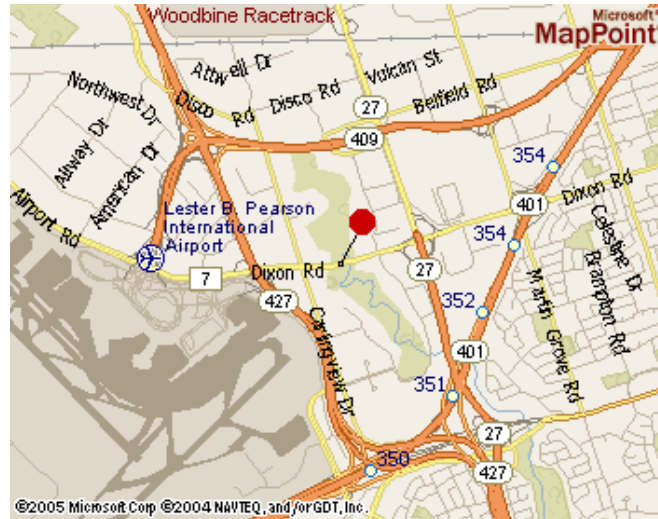

Marriott

TORONTO AIRPORT

901 Dixon Road,
Toronto, Ontario
M9W 1J5
(416) 674-9000

www.marriott.com/yyzot

Directions to the Toronto Airport Marriott hotel from:

- Airport:** Take Dixon Road East, the hotel is within 5 minutes of the airport, on the Southeast corner of Dixon Road and Carlingview Drive.
- HWY 401 West:** Take the Dixon Road Exit off HWY 401, and continue west on Dixon Road. Move into the left-hand lane while on Dixon Road. Turn left onto Carlingview Drive at the traffic lights of Carlingview Drive and Dixon Road. Turn left into the first driveway. The hotel is located on the Southeast corner of Dixon Road and Carlingview Drive.
- HWY 401 East:** Take HWY 427 north to the Dixon Road exit. Turn right at Dixon Road. The hotel is located on the Southeast corner of Dixon Road and Carlingview Drive.
- HWY 427 North:** Take HWY 427 north to the Dixon Road exit. Turn right at Dixon Road. The hotel is located on the Southeast corner of Dixon Road and Carlingview Drive.