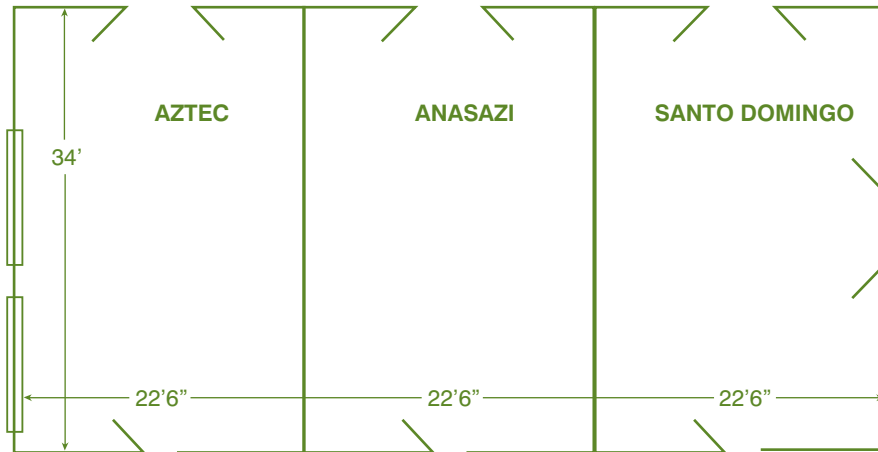

MEETING AND BANQUET FACILITIES KOKOPELLI BALLROOM

Journal Center Courtyard
5151 Journal Center Blvd.
Albuquerque, NM 87109
505/823-1919 • Fax 505/823-1918
www.marriott.com/abqcy

MEETING ROOM	THEATER	CLASSROOM	CONFERENCE	ROUNDS	U-SHAPE	RECEPTION	HEIGHT
Kokopelli	200	120	N/A	150	50	150	12'
1 Section	75	40	30	50	30	50	12'
2 Sections	150	80	45	100	45	100	12'
Pecos	N/A	N/A	14	N/A	N/A	N/A	8'
Rio Chama	N/A	N/A	14	N/A	N/A	N/A	8'
Taos	20	12	16	18	12	20	8'
Courtyard Patio	N/A	N/A	N/A	200	N/A	200	N/A