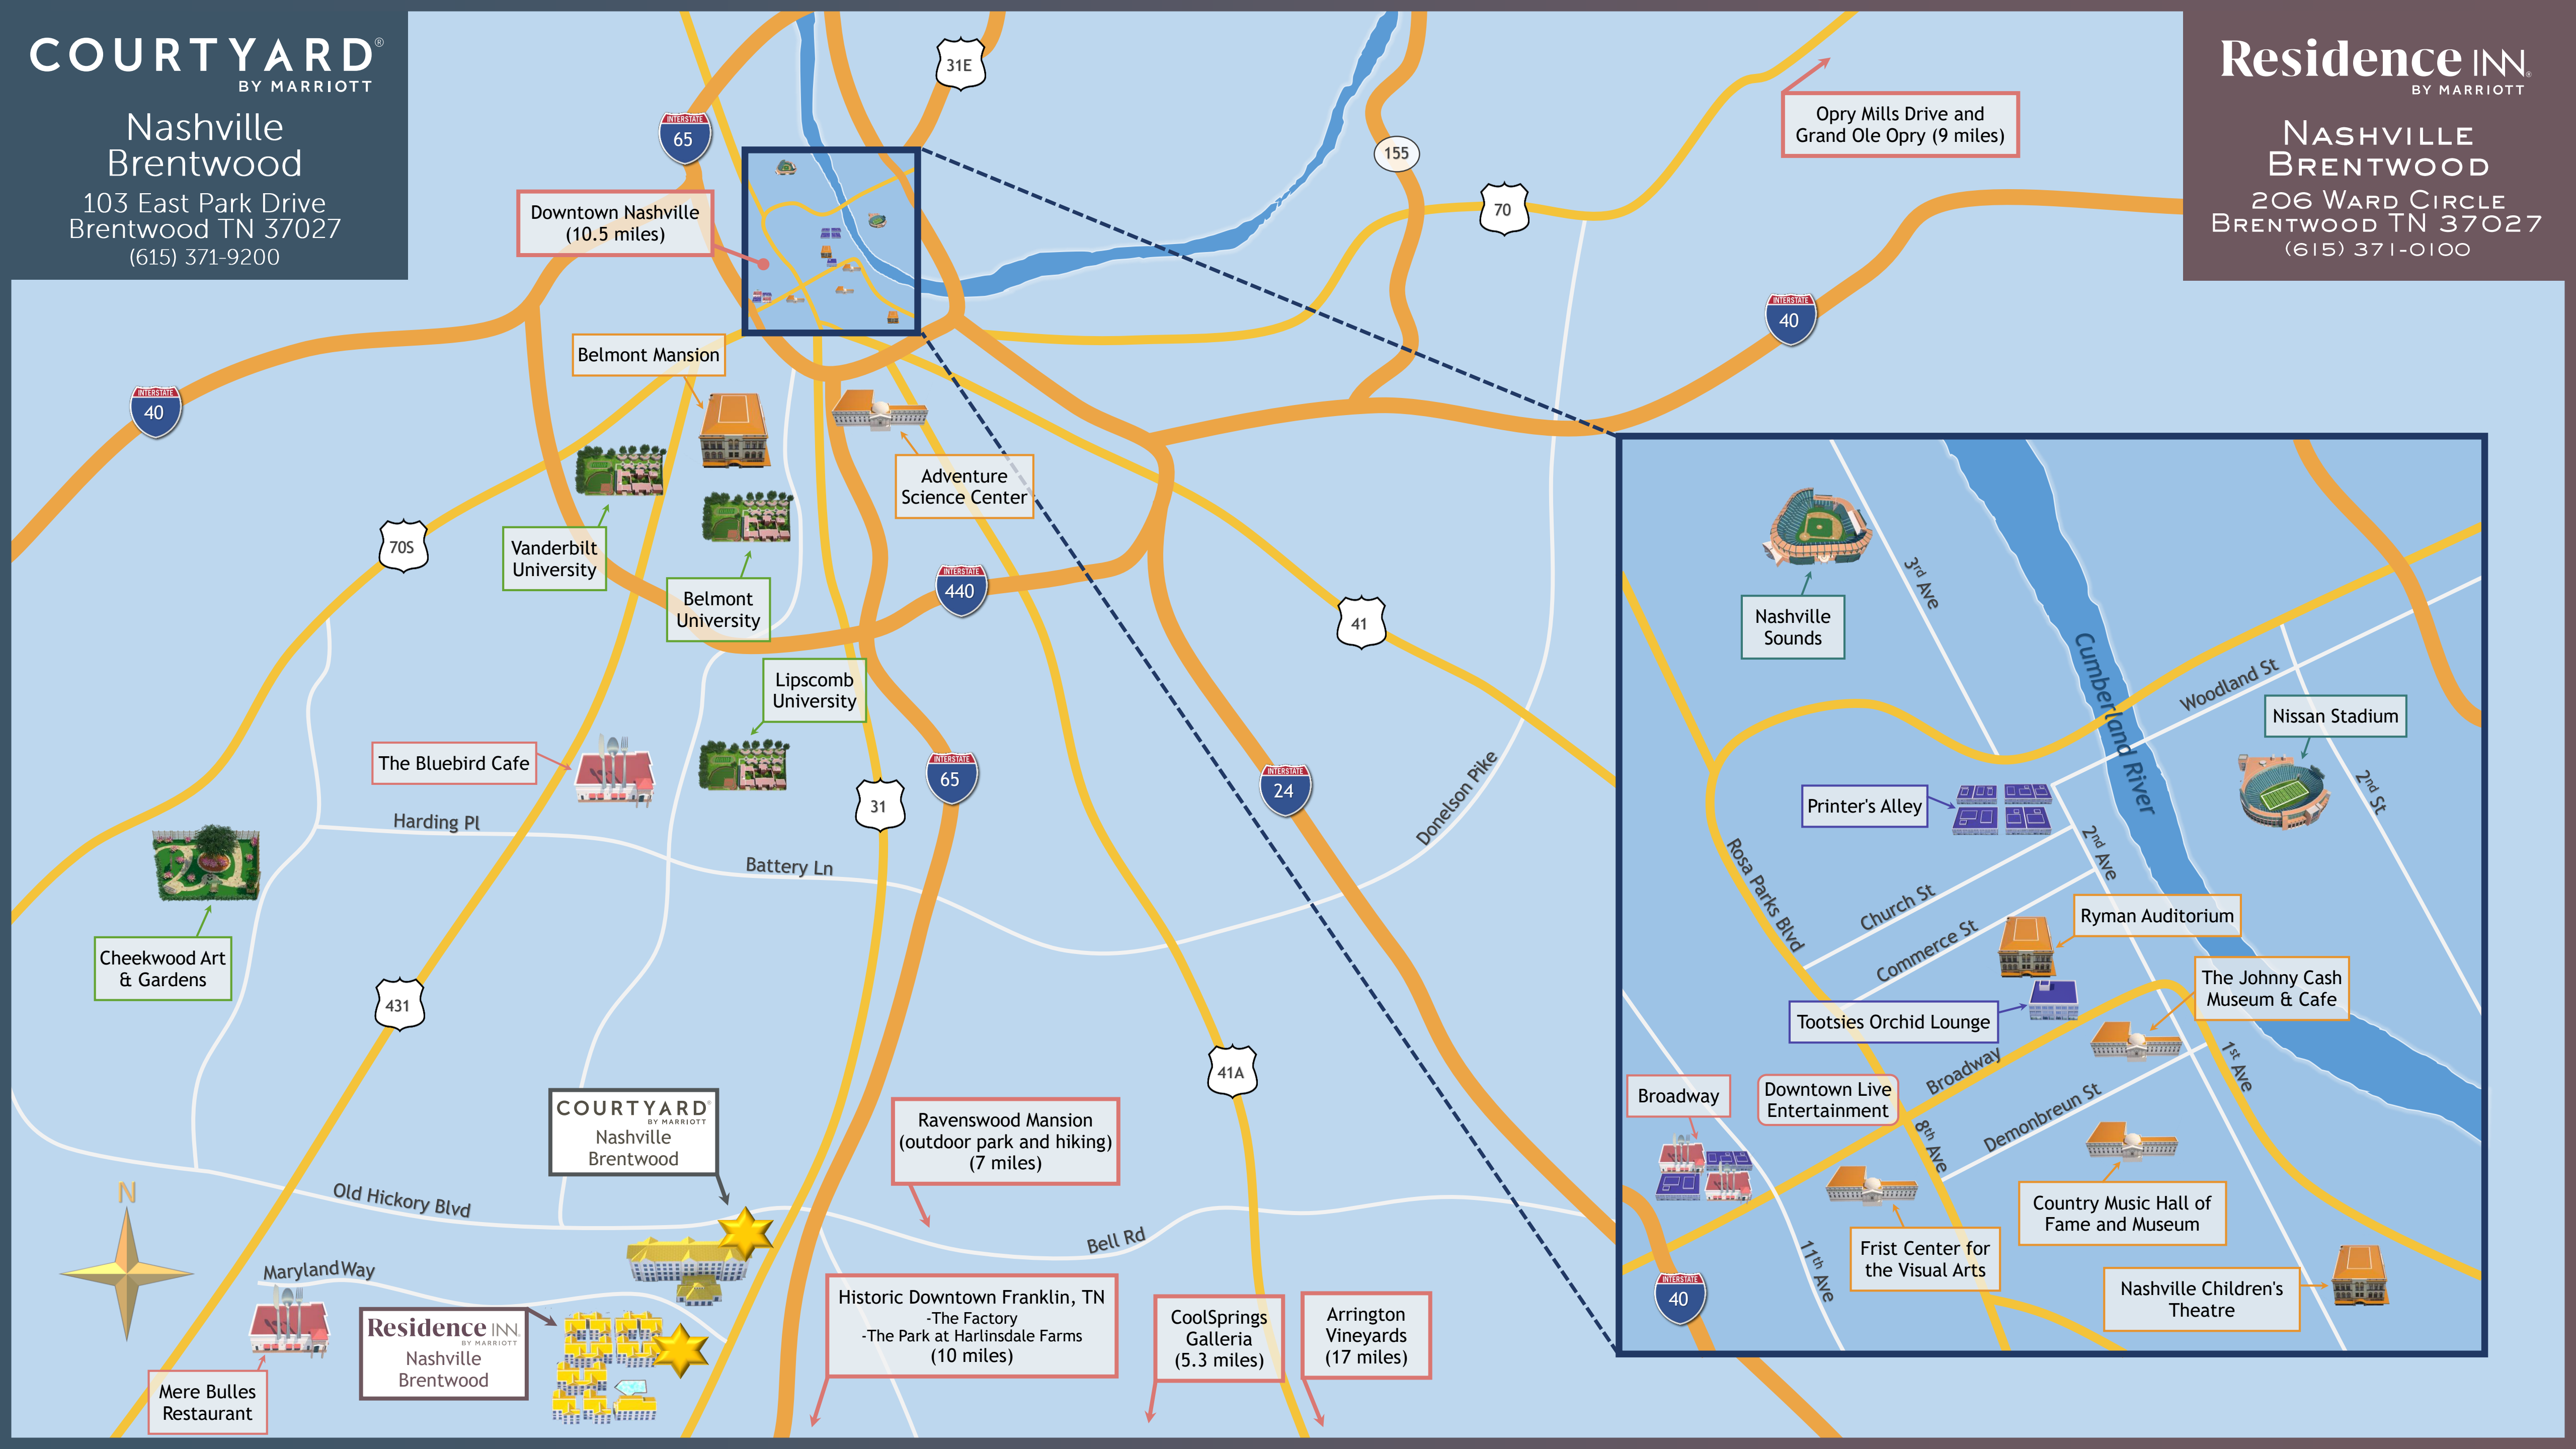

COURTYARD
BY MARRIOTT

**Nashville
Brentwood**
103 East Park Drive
Brentwood TN 37027
(615) 371-9200

Residence INN
BY MARRIOTT

**NASHVILLE
BRENTWOOD**
206 WARD CIRCLE
BRENTWOOD TN 37027
(615) 371-0100

Downtown Nashville
(10.5 miles)

Opry Mills Drive and
Grand Ole Opry (9 miles)

Belmont Mansion

Adventure
Science Center

Vanderbilt
University

Belmont
University

Lipscomb
University

The Bluebird Cafe

Cheekwood Art
& Gardens

COURTYARD
BY MARRIOTT
Nashville
Brentwood

Ravenswood Mansion
(outdoor park and hiking)
(7 miles)

Historic Downtown Franklin, TN
-The Factory
-The Park at Harlinsdale Farms
(10 miles)

CoolSprings
Galleria
(5.3 miles)

Arrington
Vineyards
(17 miles)

Nashville
Sounds

Nissan Stadium

Printer's Alley

Ryman Auditorium

The Johnny Cash
Museum & Cafe

Tootsies Orchid Lounge

Broadway