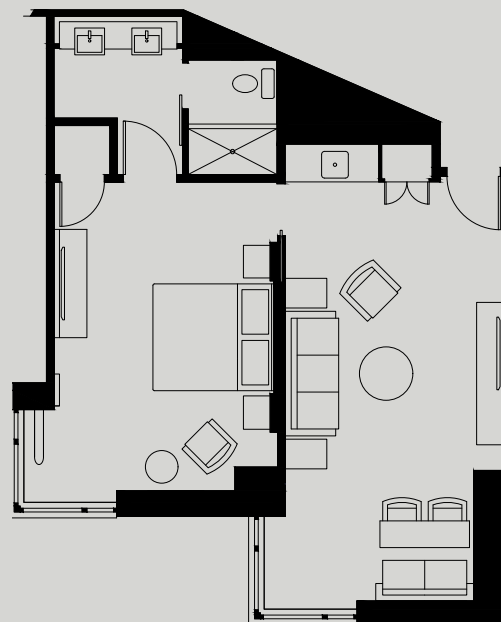

SUITE FLOOR PLANS

Stay where comfort meets focus at the Boston Marriott Cambridge. Choose from 11 Executive Suites and 1 Presidential Suite with upgraded amenities, large-screen LED TVs, plenty of connectivity and access to in-room dining. It's the ideal place to stay focused on the important jobs.

Presidential Suite (1 available)

1,250-square-foot parlor with distinct living space and a six-person dining table/work space • Wet bar/buffet serving area with fridge • Two 50-55" HDTVs with Netflix and Hulu access • Full bath with upgraded bath amenities • Wireless internet access • Two additional connecting bedrooms available: one connecting room with one king bed (shown on floorplan) and additional connecting room with two double beds available • Queen size pull out sleeper sofa

Executive Suite (11 available)

650-square-foot parlor with separate living space including a four-person dining table/workspace • Wet bar/buffet serving area in parlor • Bedroom with king bed • Full bath with upgraded bath amenities • Wireless internet access • Two 55" HDTVs with Netflix and Hulu access • Additional connecting rooms with one king bed or two double beds available • Queen size pull out sleeper sofa