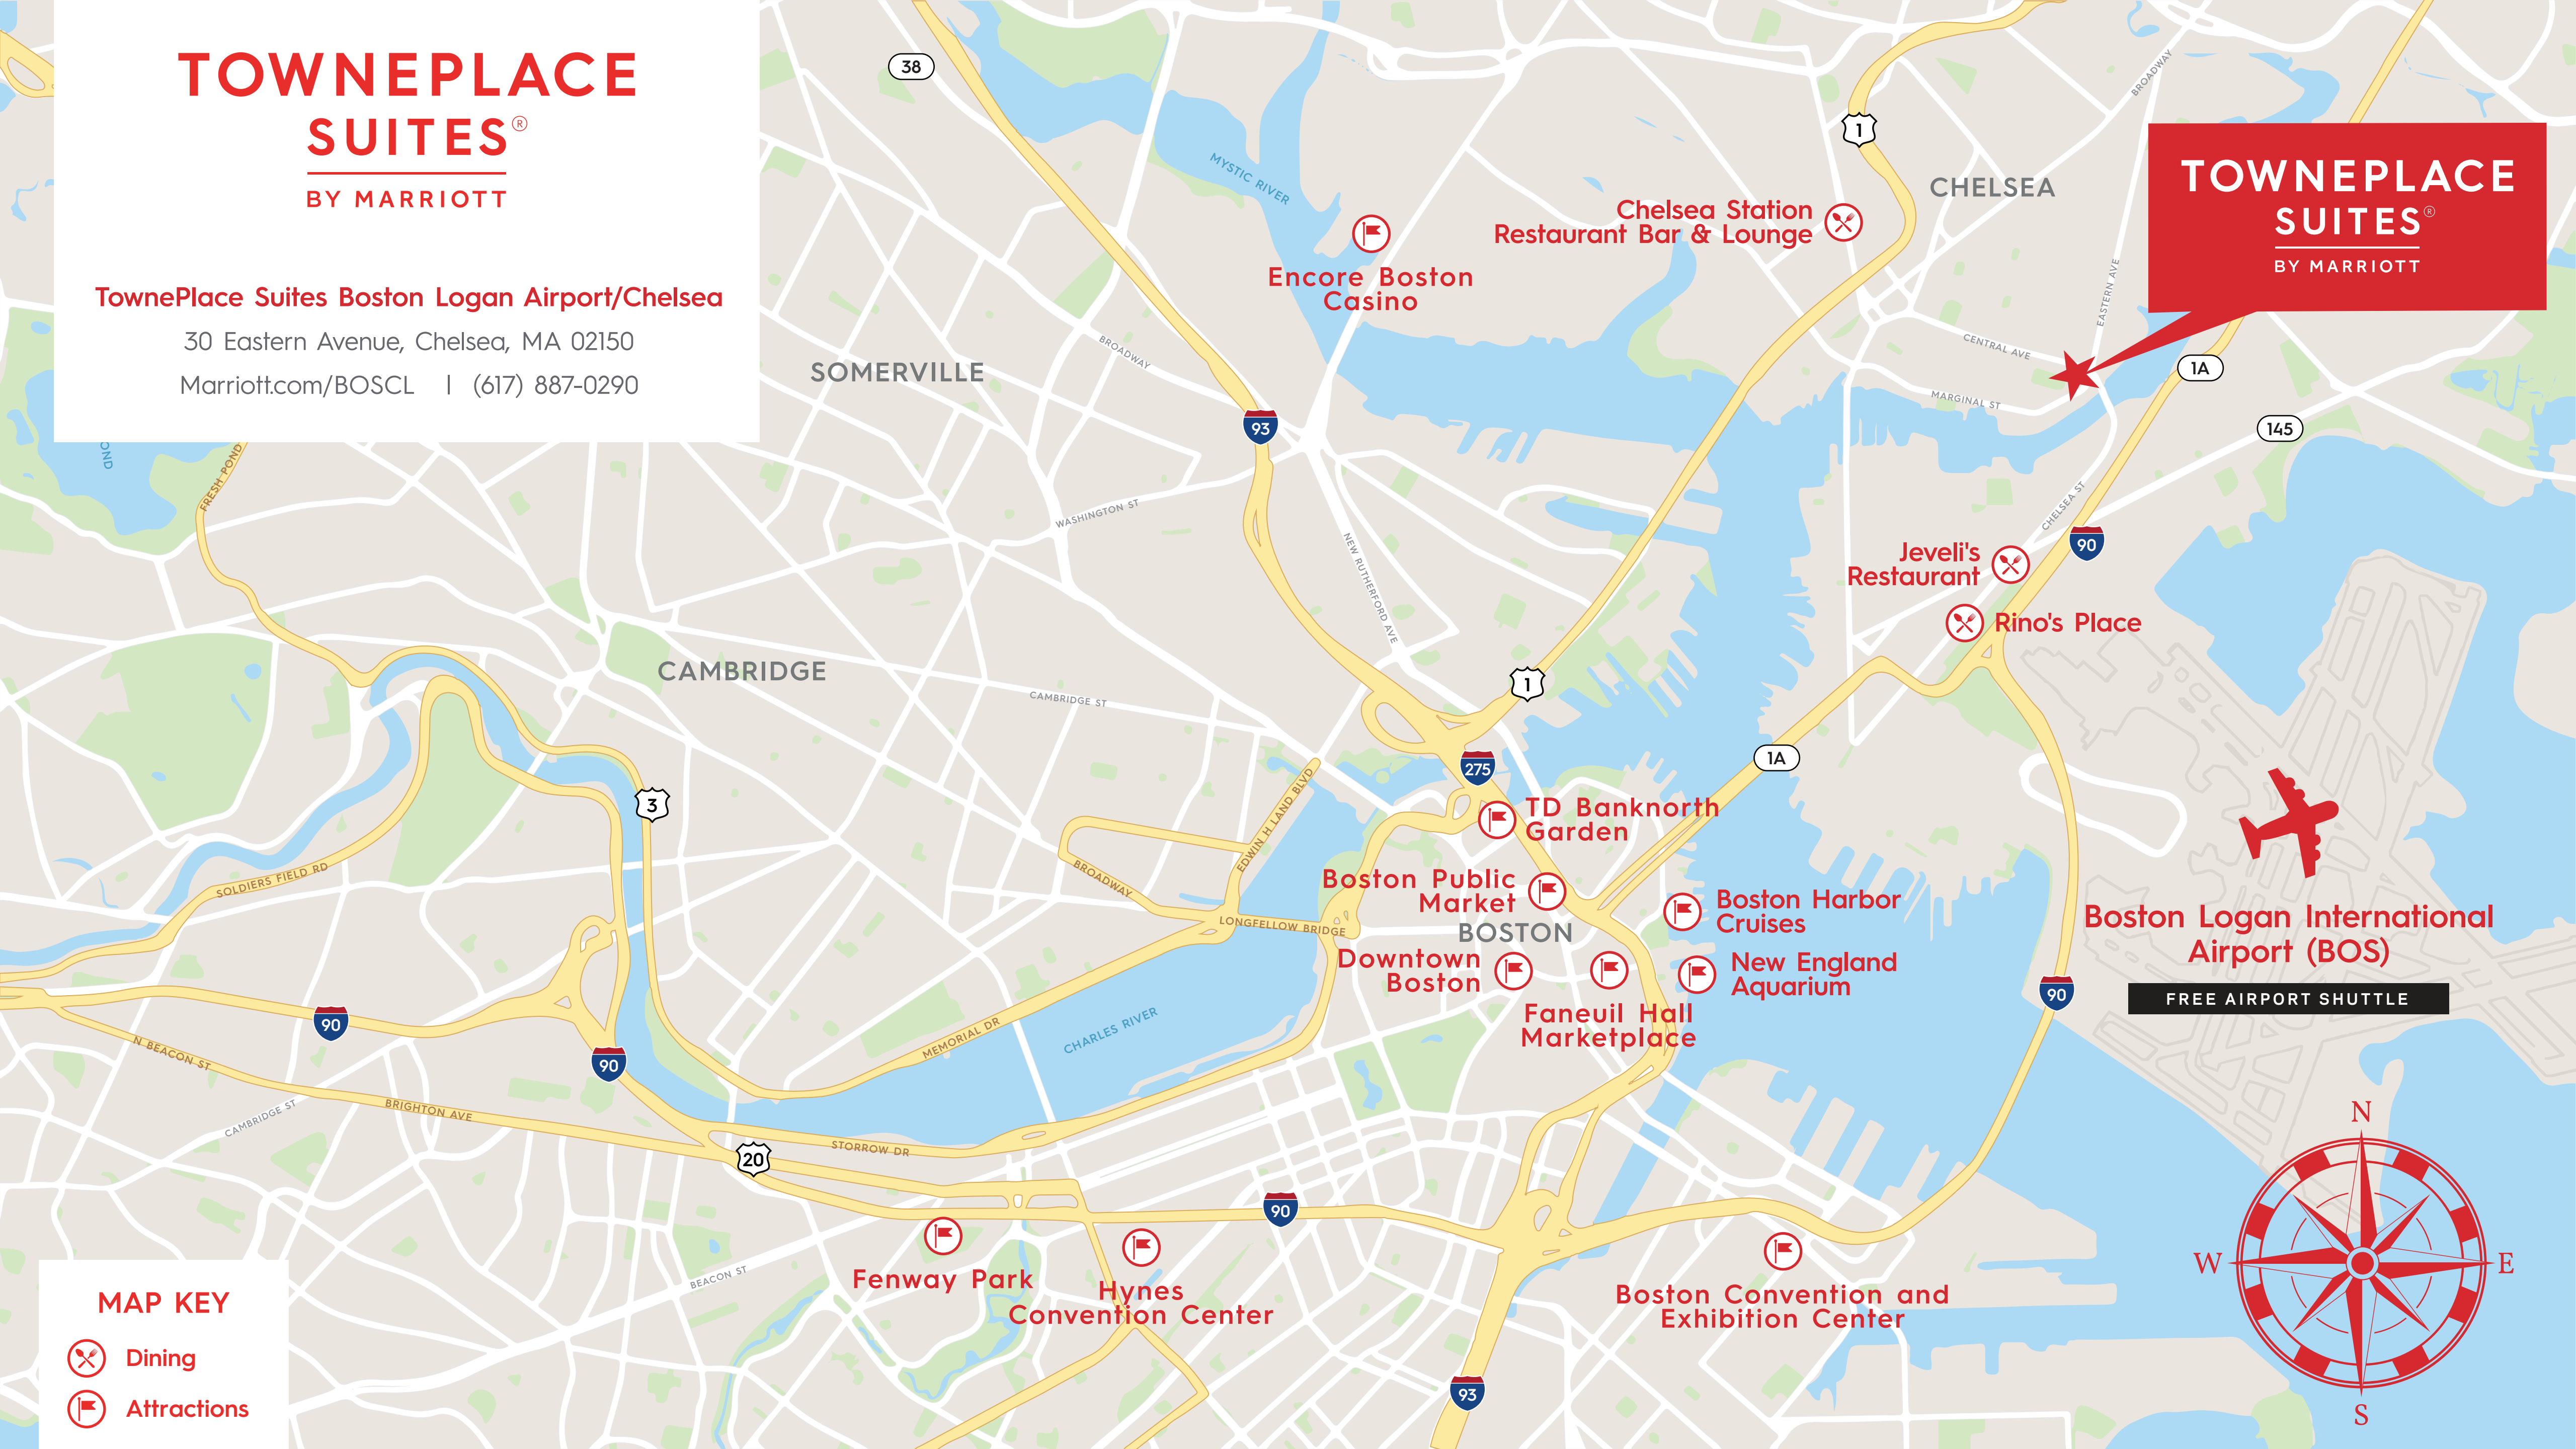

TOWNEPLACE SUITES[®]

BY MARRIOTT

TownePlace Suites Boston Logan Airport/Chelsea

30 Eastern Avenue, Chelsea, MA 02150

Marriott.com/BOSCL | (617) 887-0290

MAP KEY

- Dining
- Attractions

FREE AIRPORT SHUTTLE