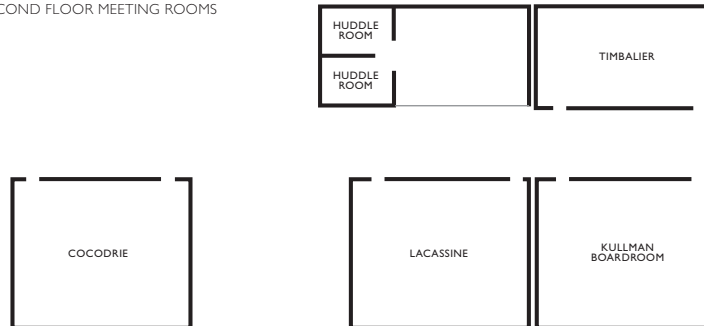

SECOND FLOOR MEETING ROOMS

RENAISSANCE BATON ROUGE HOTEL

7000 Bluebonnet Boulevard, Baton Rouge, LA 70810
t: 225.215.7000

renhotels.com