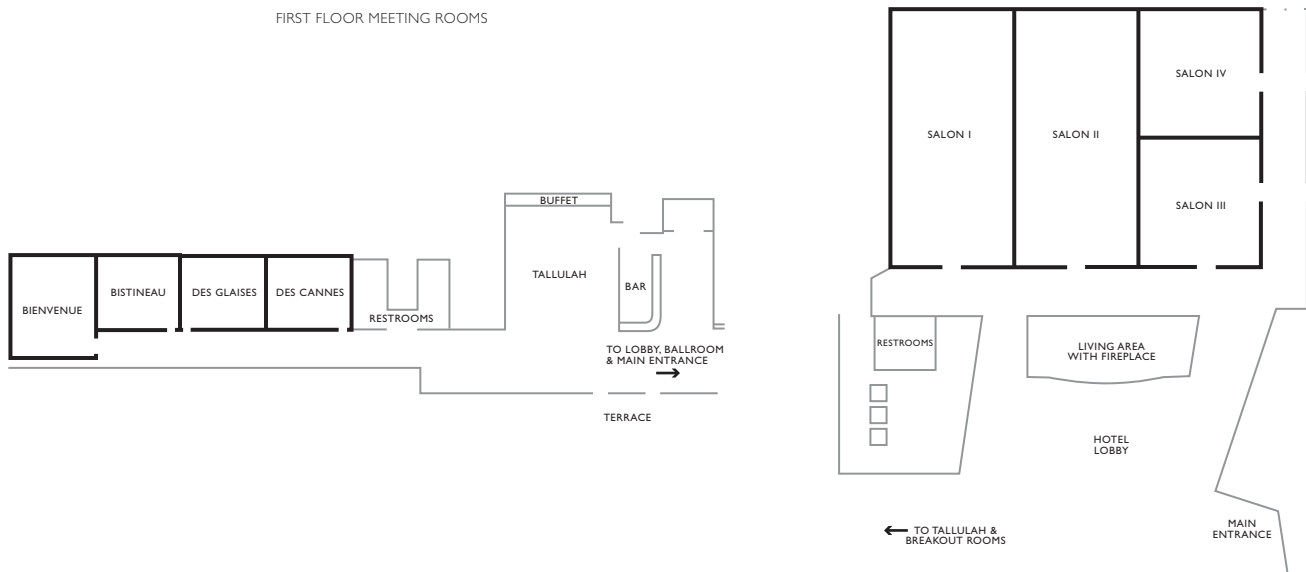

FIRST FLOOR MEETING ROOMS