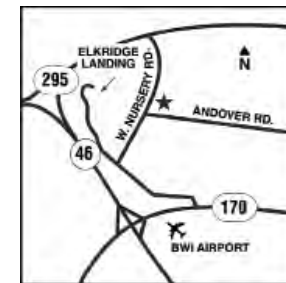

LOCAL RESTAURANTS

The Bistro - Eat. Drink. Connect. (onsite) • Champion's Sports Bar
• Chili's • Cracker Barrel • G&M Restaurant and Lounge • Maiwand
Kabob • Urban Bar-B-Que • Capital Grille • Toro Bravo • Ruby
Tuesday's • Olive Grove • Los Portales