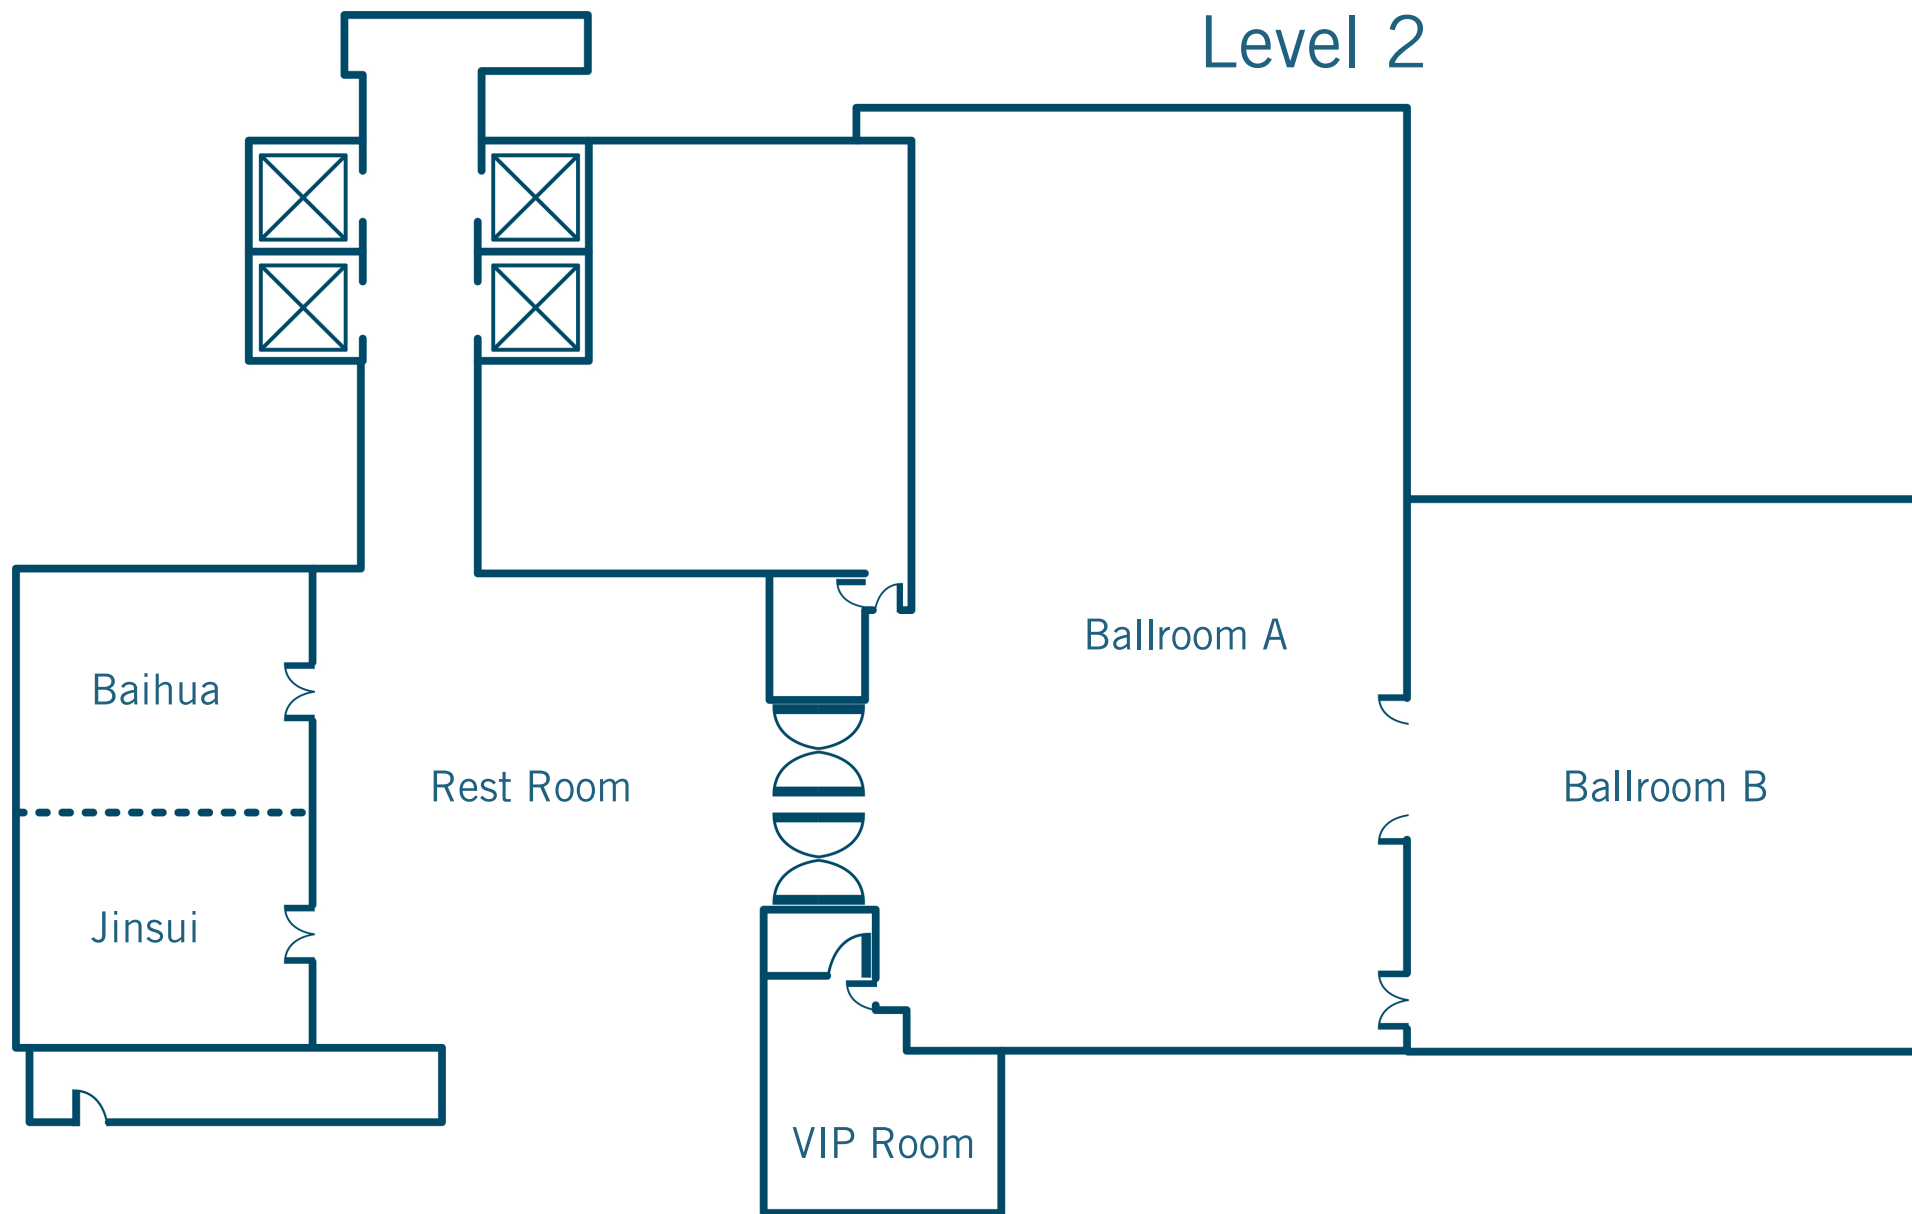

Level 1

Four Points by Sheraton Guangzhou, Dongpu.
No.1 Jing Ying Road, Hui Cai Road, Dongpu, Tianhe, Guangzhou, Guangdong, China
020-32110888