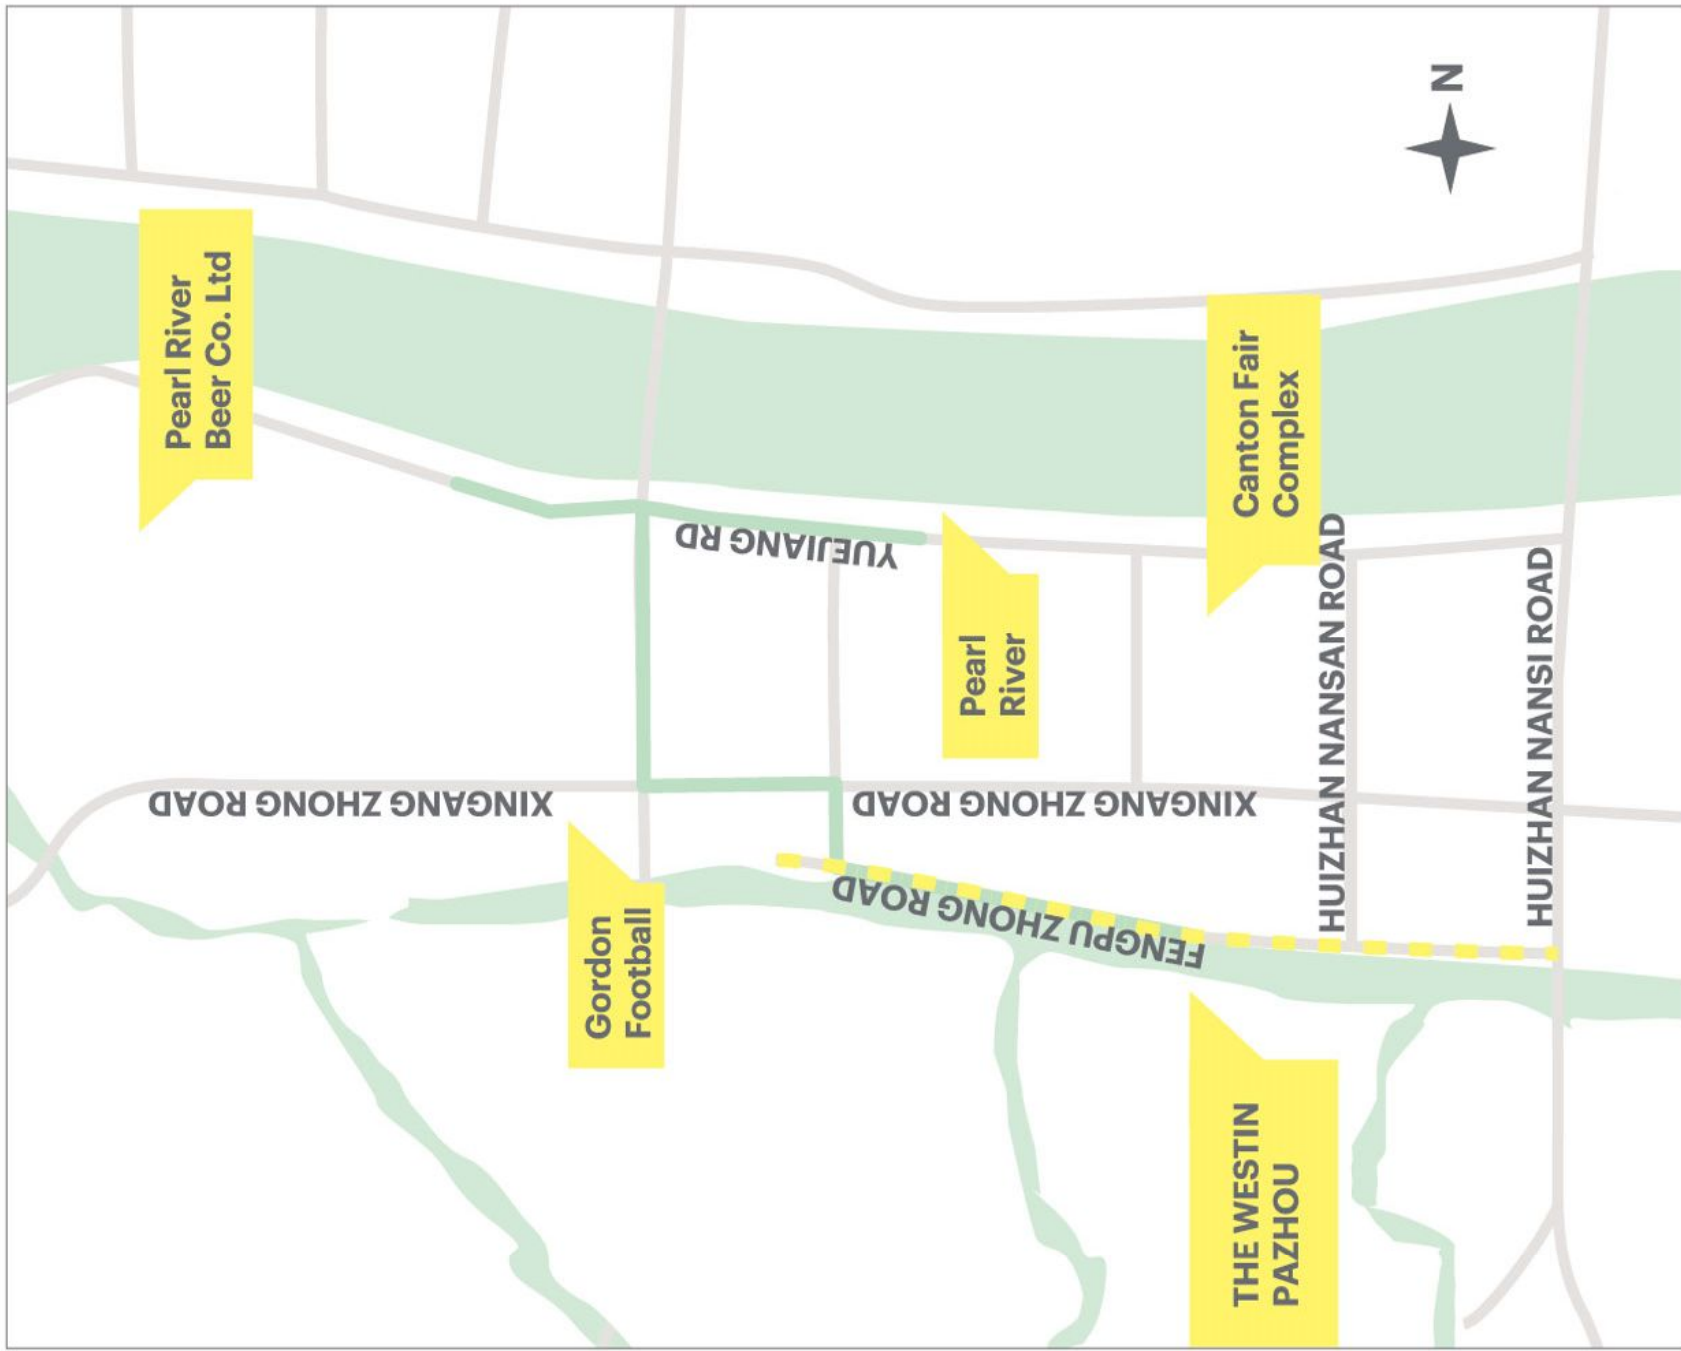

WESTIN[®] WORKOLIT
Running Map  by new balance.

 3 km  5 km

1 mi = 1.6km

THE WESTIN PAZHOU

Area C, Canton Fair Complex, Fengpu Zhong Road,
Haizhu District, Guangzhou 510335 China
T 86.20.8918 1818

3-KM ROUTE

1. Run along the riverside near the hotel.
2. Go out of the hotel lobby, go across Fengpu Zhong Road until you reach the riverside.
3. Turn right, start to run and go straight.
4. When you reach the Gordon Football Court, turn around and go back towards the hotel.
5. Go straight until you see the intersection of Huizhan Nansi Road, then turn around.
6. Go straight towards the hotel, when you see the hotel, turn right and return to the lobby.

5-KM ROUTE

1. Run along the Pearl River near the exhibition center.
2. Go out of the hotel lobby and turn right.
3. Go straight and turn right at the first intersection.
4. When you reach Xingang Dong Road, turn left and go straight.
5. When you reach Exit F of the Xingang Dong metro station, go down and walk across the tunnel.
6. Go out the metro station from Exit A on the other side of Xingang Dong Road.
7. Go straight and turn right at the first intersection, and go straight towards the Pearl River.
8. When you reach the riverside, turn left and it is the start point.
9. Go straight all the way along the riverside until you reach the Pearl River Beer Co. Ltd.
10. Turn around and go straight all the way along the river again.
11. Turn around when you reach the pier which is near the main entrance of the exhibition center.
12. Go straight along the riverside and stop at the start point.
13. Use the same way back to the hotel.

5公里线路

1. 沿珠江畔展览中心晨跑。
2. 走出酒店大堂继而转右。
3. 直行至第一个路口右转。
4. 在新港东路转左直行。
5. 至新港东地铁站F出口，下至地铁站，穿过隧道。
6. 从新港东A出口出口地铁站。
7. 直行然后在第一个路口转右，继而直行至珠江畔。
8. 抵达江畔后转左，此为威斯汀晨跑之旅的起点。
9. 沿路直行至珠江啤酒厂。
10. 回转并沿江直行。
11. 在展览中心主入口附近的码头回转。
12. 沿江畔直行至起点止。
13. 按出发路线折返回酒店。