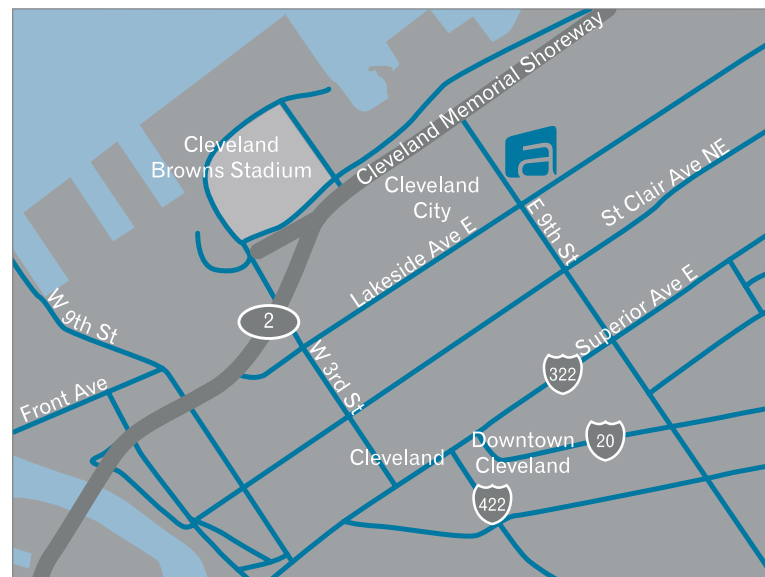

WHAT'S NEARBY

Rocket Mortgage FieldHouse
 FirstEnergy Stadium
 Progressive Field
 JACK Cleveland Casino
 House of Blues
 Rock & Roll Hall of Fame
 Playhouse Square
 Great Lakes Science Center
 Cleveland Metroparks Zoo
 Browns Fit

Cleveland Aquarium
 Cleveland Improv
 Cleveland Museum of Art
 Huntington Convention Center of Cleveland
 Jacobs Pavilion at Nautica
 Music Box Supper Club
 Edgewater Park
 Tremont and Ohio City

DIRECTIONS

Directions from Cleveland Hopkins International Airport (CLE): 1) Head southwest toward Park Rd 0.1 mi. 2) Slight right onto Park Rd 161 ft. 3) Turn left onto Inner Dr 82 ft. 4) Keep left 0.2 mi. 5) Keep left, follow signs for Interstate 71/Interstate 480/OH-237 N/Cleveland and merge onto OH-237 N 0.5 mi. 6) Continue onto Berea Fwy 1.3 mi. 7) Merge onto I-71 N 8.6 mi. 8) Continue onto I-90 E 1.0 mi. 9) Take exit 171 for US-422 E/State Hwy 14 E toward Orange Ave 0.3 mi. 10) Merge onto E 9th St 0.1 mi. 11) Continue onto E 9th St Ext 0.3 mi. 12) Turn right onto Canal Rd 0.9 mi. 13) Turn right onto Robert Jr Lockwood Dr 0.2 mi. 14) Continue onto W 10th St. Destination will be on the right 0.2 mi.