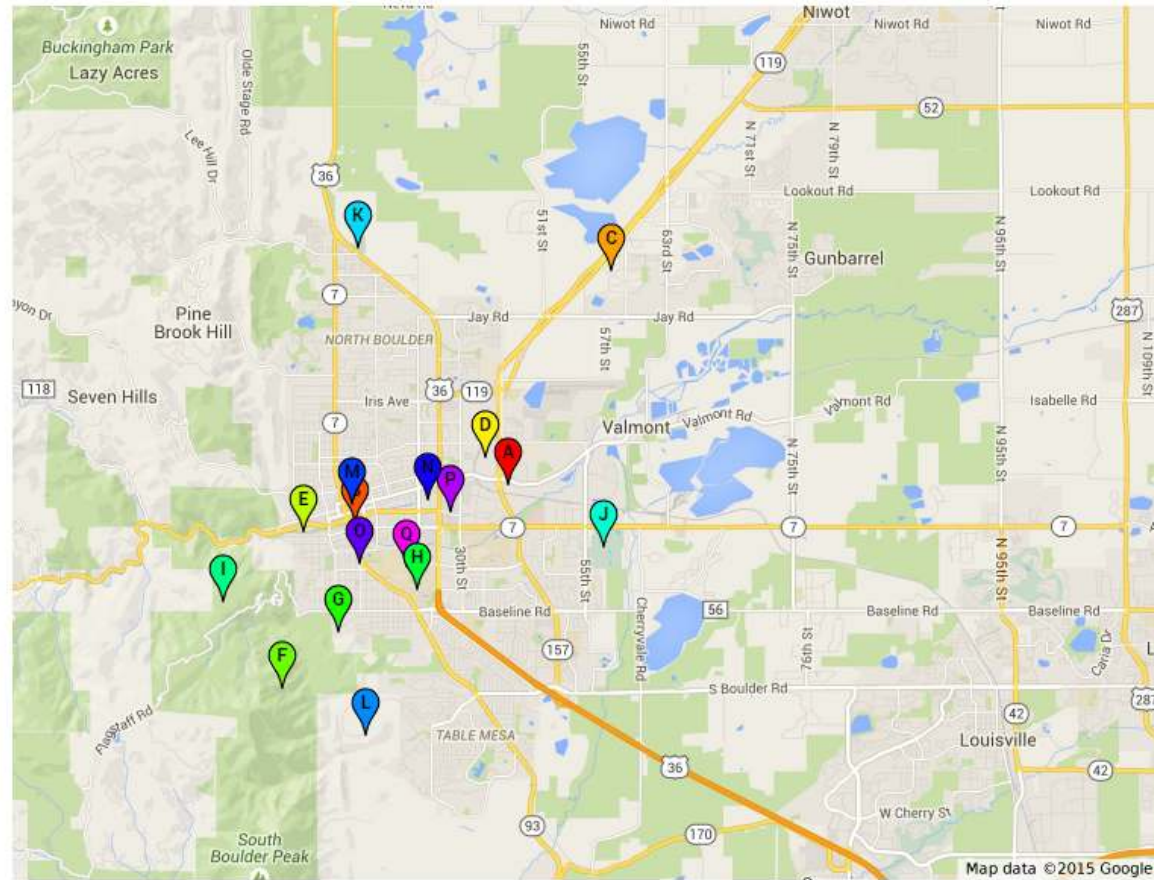

## Local Area Attractions Map

-  Courtyard Boulder
-  Boulder County Farmers' Market
-  Celestial Seasonings
-  Boulder Beer
-  Boulder Creek Path
-  Flatirons
-  Chautauqua Park
-  Fiske Planetarium
-  Flagstaff Mountain
-  Flatirons Golf Course
-  Gateway Park Fun Center
-  National Center For Atmospheric Research
-  Pearl Street Mall
-  The Dairy Center for the Arts
-  The Fox Theatre
-  Twenty Ninth Street Shoppes
-  University of Colorado Boulder

A. Courtyard Boulder  
4710 Pearl East Circle, Boulder, CO 80301  
[www.marriott.com](http://www.marriott.com)  
(303) 440-4700

B. Boulder County Farmers' Market  
1900 13th Street, Boulder, CO 80302  
[www.bcfm.org](http://www.bcfm.org)  
(303) 910-2236

C. Celestial Seasonings  
4700 Sleepytime Drive, Boulder, CO 80301  
[www.celestialseasonings.com](http://www.celestialseasonings.com)  
(303) 581-1308

D. Boulder Beer  
2880 Wilderness Place, Boulder, CO 80301  
[www.boulderbeer.com](http://www.boulderbeer.com)  
(303) 444-8448

K. Gateway Park Fun Center  
4800 28th Street, Boulder, CO 80301  
[www.gatewayfunpark.com](http://www.gatewayfunpark.com)  
(303) 442-4386

L. National Center For Atmospheric Research  
1850 Table Mesa Drive, Boulder, CO 80305  
[scied.ucar.edu](http://scied.ucar.edu)  
(303) 497-1000