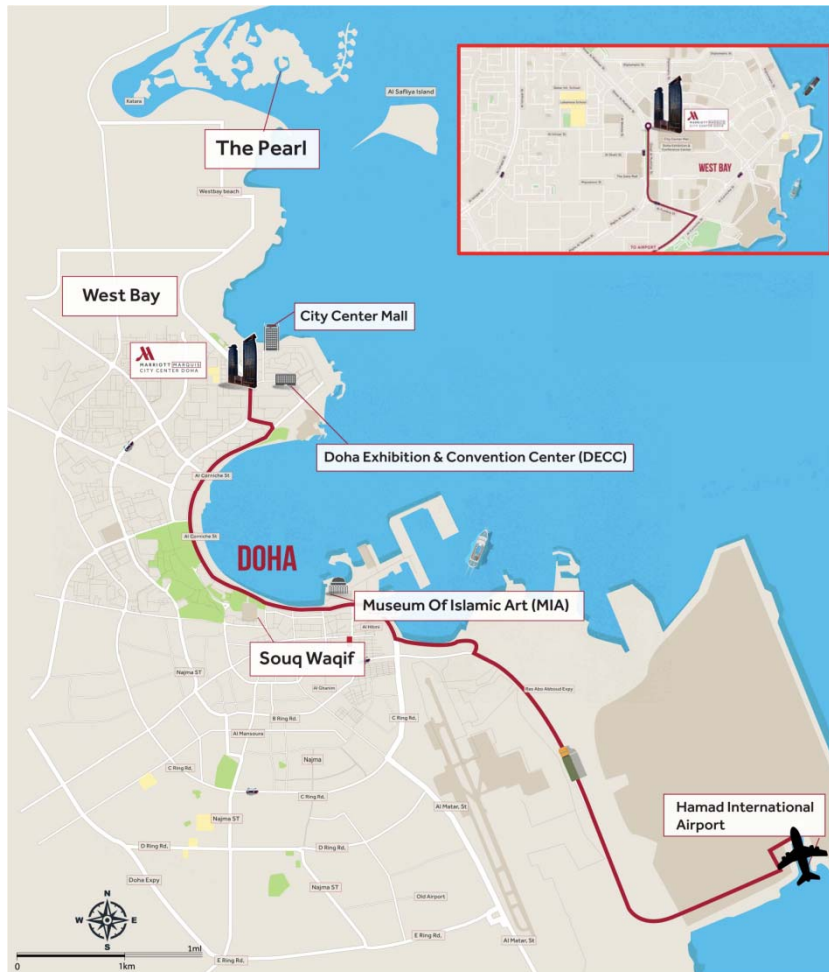

DIRECTIONS FROM DOHA INTERNATIONAL AIRPORT TO MARRIOTT MARQUIS CITY CENTER DOHA HOTEL

Leave the airport and travel north on F-Ring Road. Keep left for 700m following the signs to Cargo, Doha City Center. Continue straight on F-Ring Road for another 1.6km before taking the ramp onto Ras Abu Abboud Express Way. Keep right at the fork and merge onto Ras Abu Abboud Express Way.

Continue straight on the Ras Abu Abboud Express Way for 6.4km and then turn right to continue towards Al Corniche Street.

Continue straight onto Al Corniche Street for 6.9km. At the traffic light in front of the Commercial Bank Building, turn left onto Al Funduq Street. Continue straight for only 40m before turning right onto Omar Al Mukhtar Street.

Merge onto Omar Al Mukhtar Street and continue straight for approximately 500m. Follow the signs for Marriott Marquis City Center Doha to reach the main entrance of the hotel.

Marriott Marquis City Center Doha Hotel | West Bay City Center, PO Box 25500, Doha, Qatar
T + 974 4419 5000 | F + 974 4419 5100 | marriottmarquisdoha.com