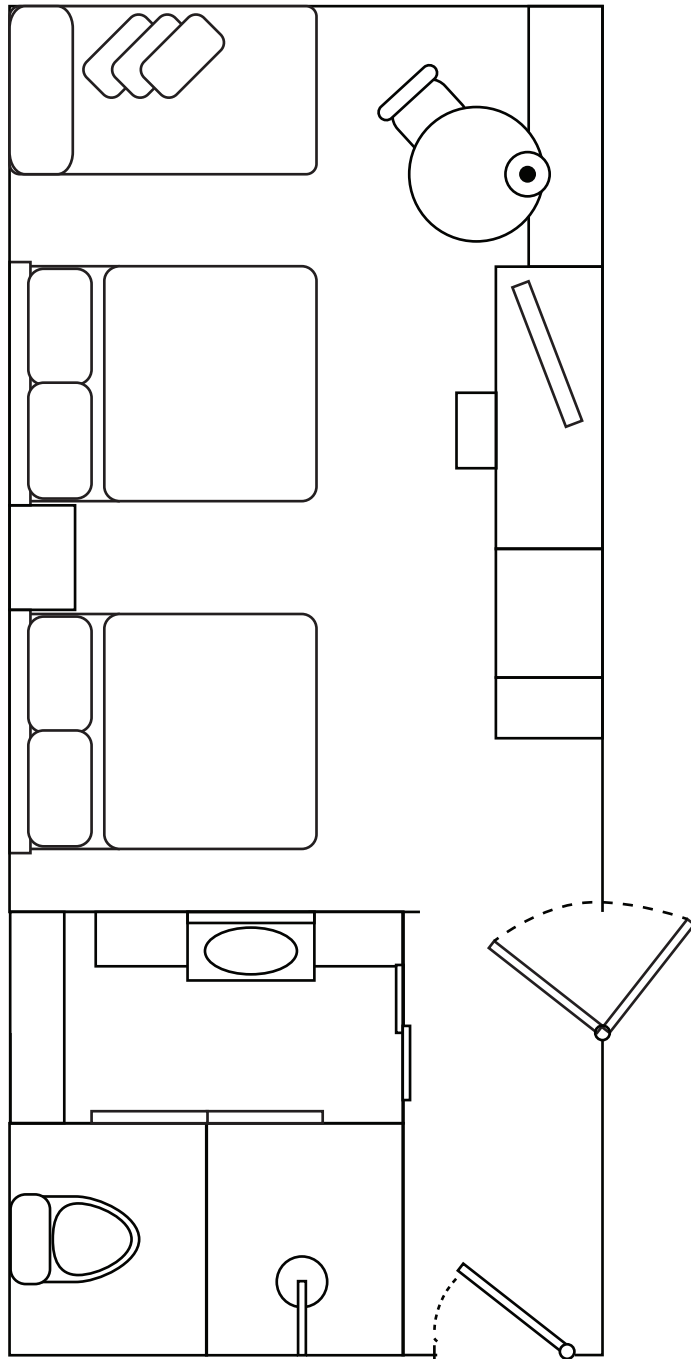

## DELUXE ROOM POOL TERRACE

TOTAL AVAILABILITY: 24 ROOMS  
SIZE: 32 - 36 SQM

**COURTYARD**<sup>®</sup>  
BY MARRIOTT

Bali Seminyak Resort

## ONE BEDROOM SUITE

TOTAL AVAILABILITY: 20 ROOMS  
SIZE: 56 SQM

**COURTYARD**<sup>®</sup>  
BY MARRIOTT

Bali Seminyak Resort

## TWO BEDROOM SUITE

TOTAL AVAILABILITY: 4 ROOMS  
SIZE: 92 SQM

## DELUXE FAMILY ROOM

TOTAL AVAILABILITY: 25 ROOMS  
SIZE: 34 SQM