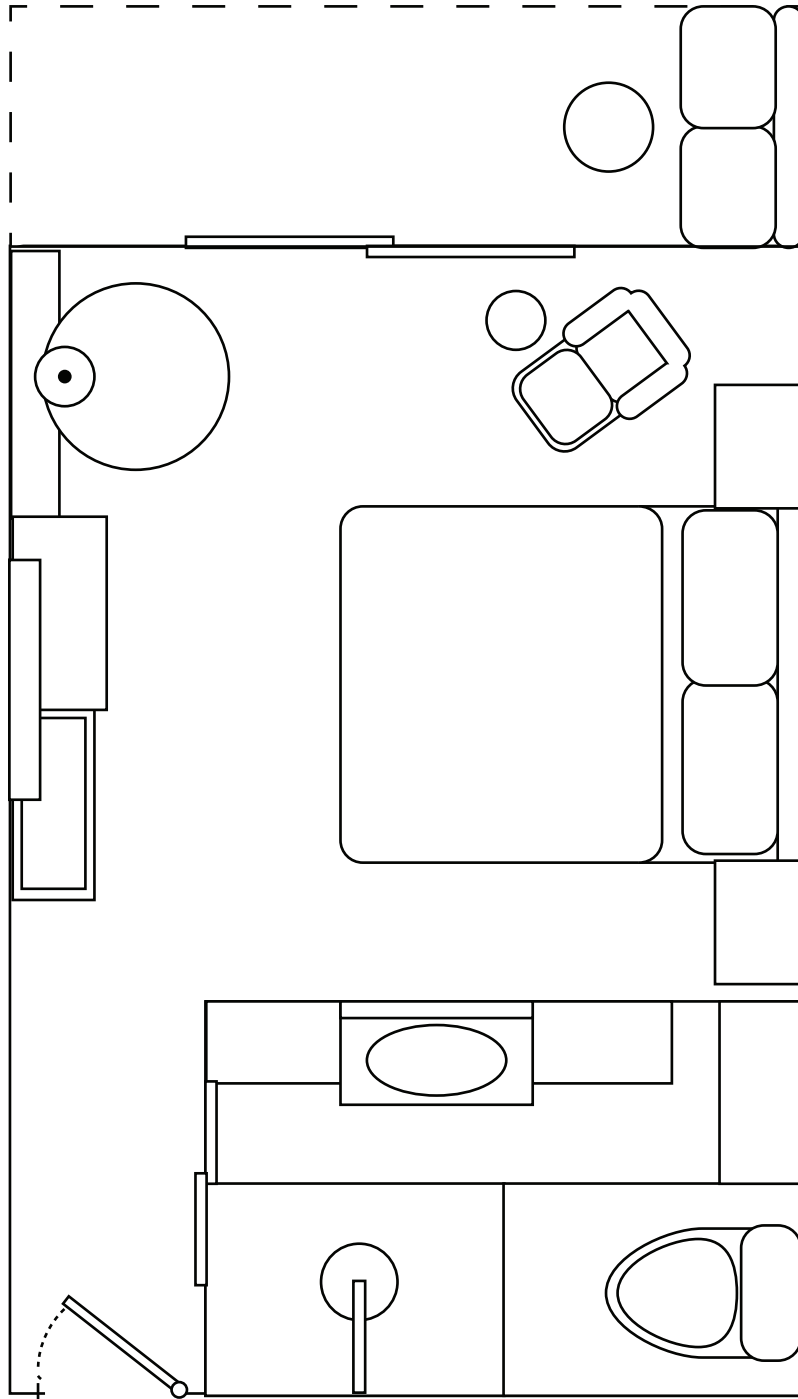

# ROOMS FLOORPLAN

**COURTYARD**<sup>®</sup>  
BY MARRIOTT

Bali Seminyak Resort

Courtyard by Marriott<sup>®</sup> Bali Seminyak Resort  
Jalan Camplung Tanduk No. 103 SP, Dhyana Pura, Seminyak, Bali 80361  
0361.8499.600 [courtyardseminyak.com](http://courtyardseminyak.com)

## DELUXE ROOM

TOTAL AVAILABILITY: 242 ROOMS  
SIZE: 32 - 36 SQM

## DELUXE ROOM POOL TERRACE

TOTAL AVAILABILITY: 24 ROOMS  
SIZE: 32 - 36 SQM

**COURTYARD**<sup>®</sup>  
BY MARRIOTT

Bali Seminyak Resort

## DELUXE FAMILY ROOM

TOTAL AVAILABILITY: 25 ROOMS  
SIZE: 34 SQM