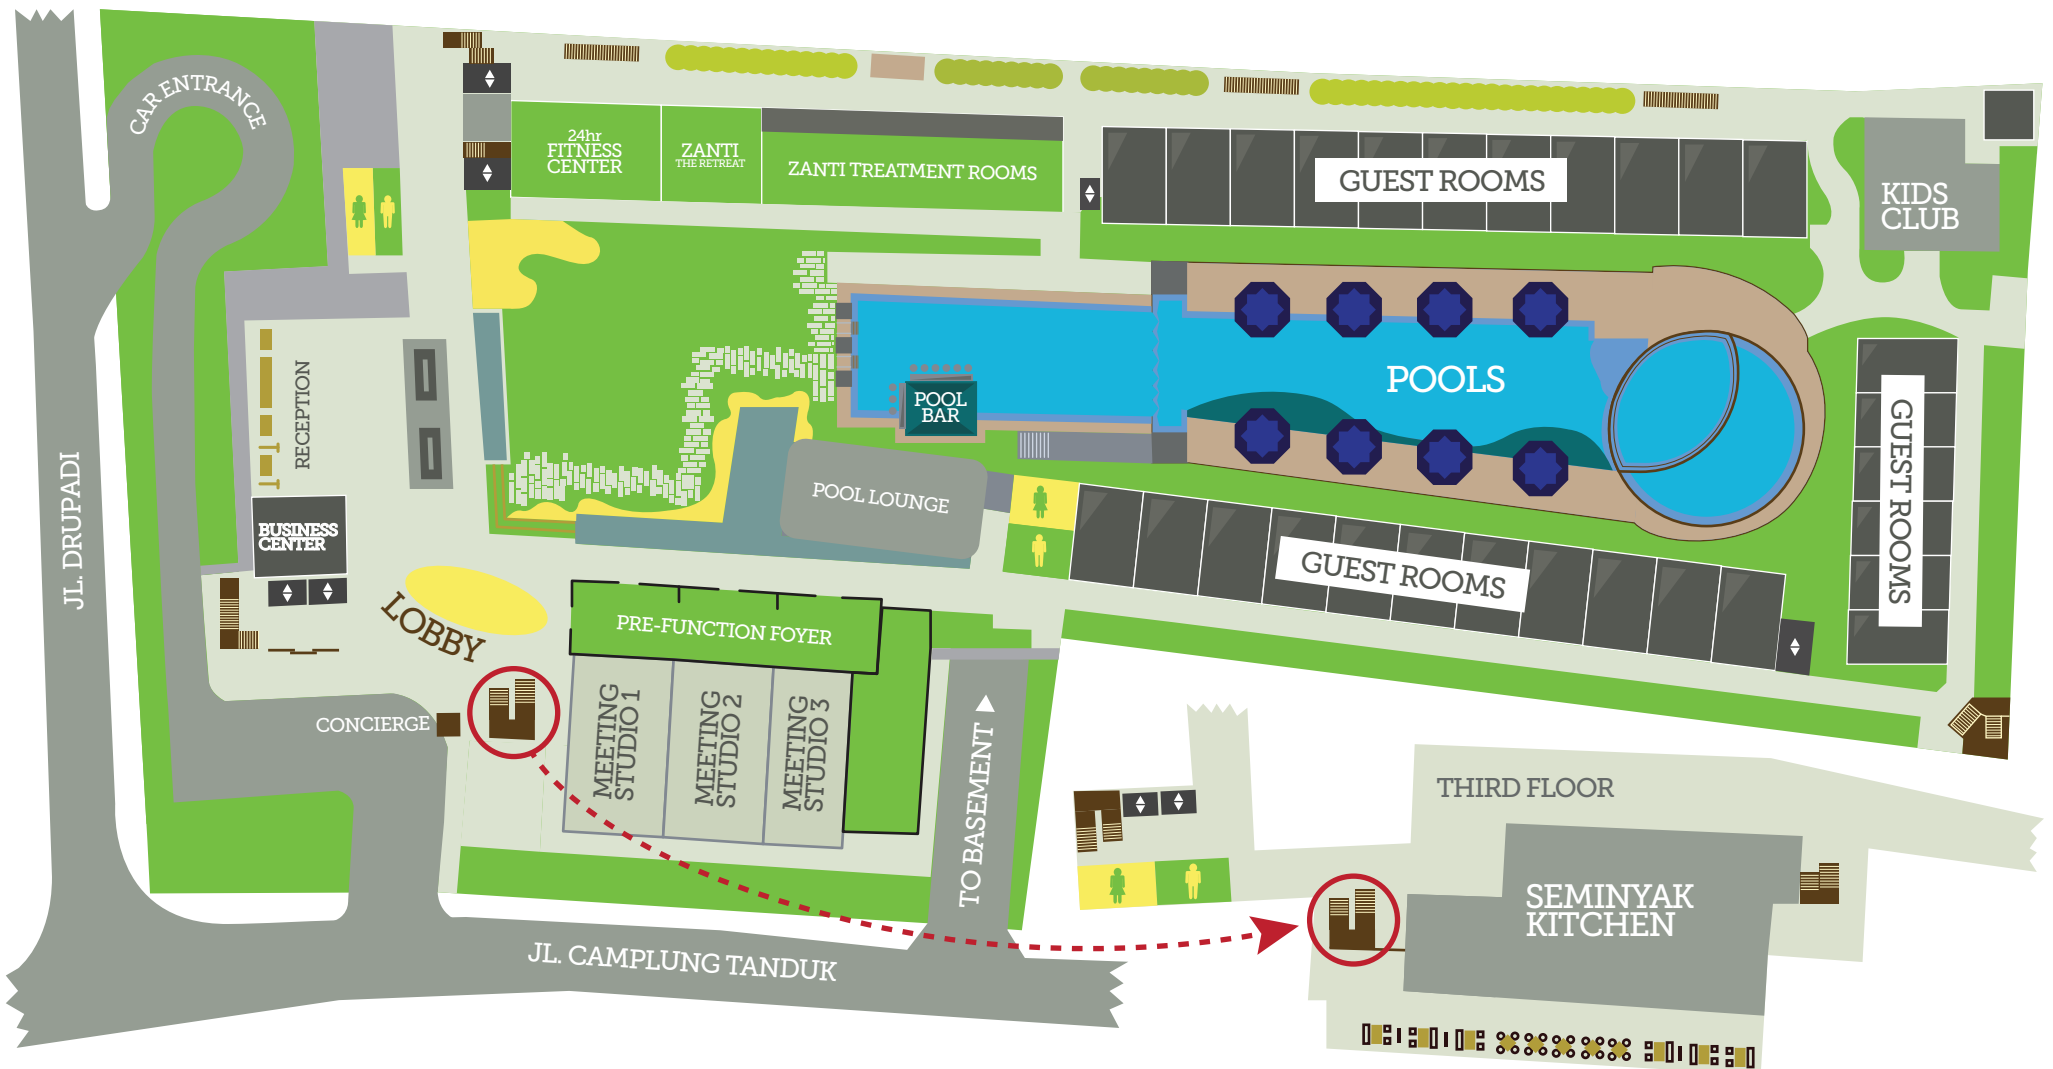

# ROOMS FLOORPLAN

**COURTYARD**<sup>®</sup>  
BY MARRIOTT

Bali Seminyak Resort

Courtyard by Marriott<sup>®</sup> Bali Seminyak Resort  
Jalan Camplung Tanduk No. 103 SP, Dhyana Pura, Seminyak, Bali 80361  
0361.8499.600 [courtyardseminyak.com](http://courtyardseminyak.com)

## DELUXE ROOM

TOTAL AVAILABILITY: 242 ROOMS  
SIZE: 32 - 36 SQM

## DELUXE ROOM POOL TERRACE

TOTAL AVAILABILITY: 24 ROOMS  
SIZE: 32 - 36 SQM

**COURTYARD**<sup>®</sup>  
BY MARRIOTT

Bali Seminyak Resort

## DELUXE FAMILY ROOM

TOTAL AVAILABILITY: 25 ROOMS  
SIZE: 34 SQM