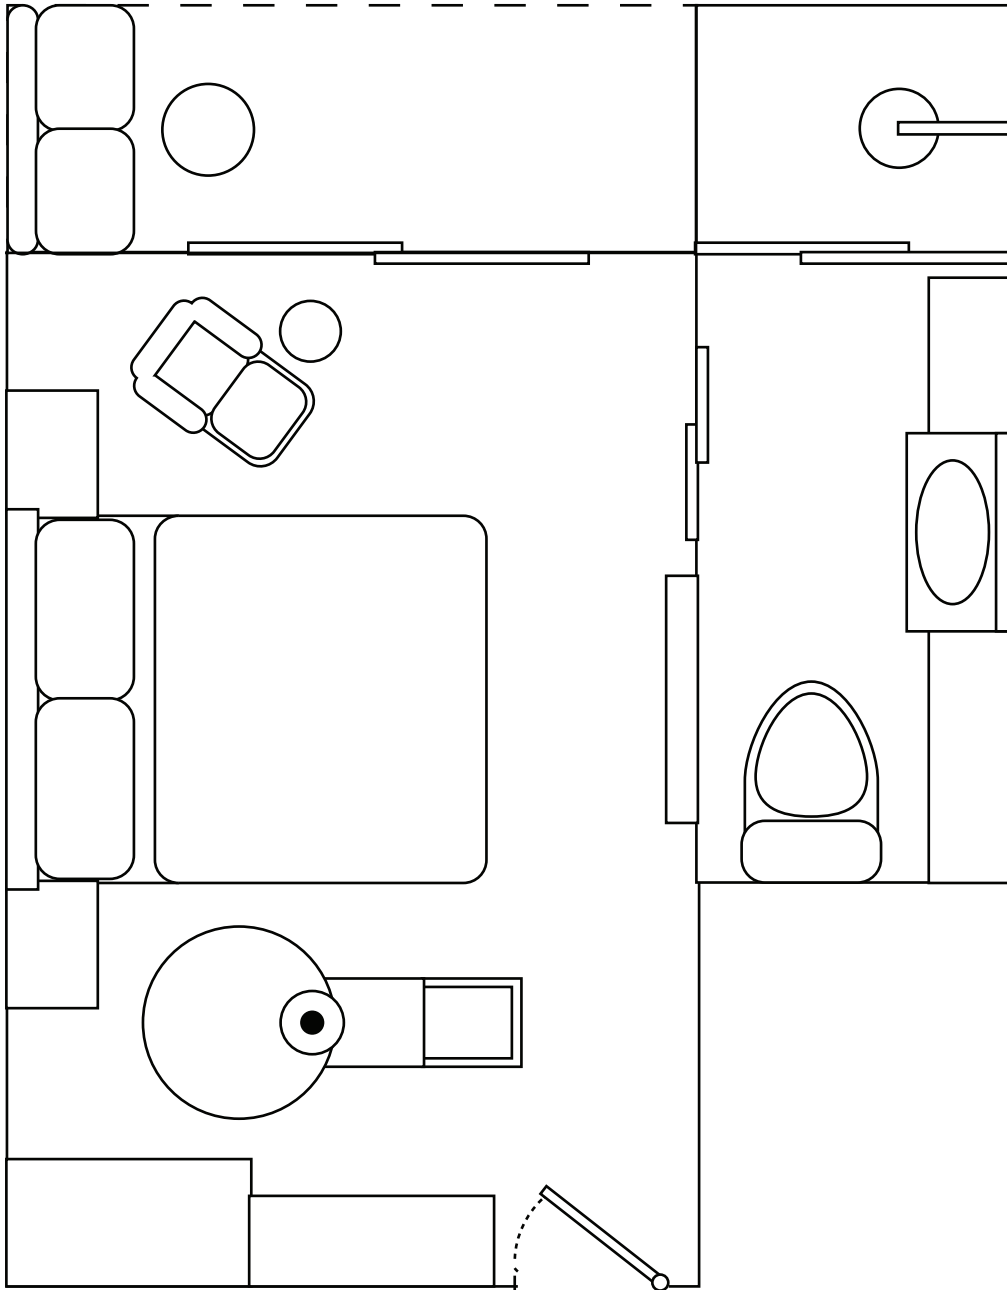

# ROOMS FLOORPLAN

**COURTYARD**<sup>®</sup>  
BY MARRIOTT

Bali Seminyak Resort

Courtyard by Marriott<sup>®</sup> Bali Seminyak Resort  
Jalan Camplung Tanduk No. 103 SP, Dhyana Pura, Seminyak, Bali 80361  
0361.8499.600 [courtyardseminyak.com](http://courtyardseminyak.com)

## DELUXE ROOM

TOTAL AVAILABILITY: 242 ROOMS  
SIZE: 32 - 36 SQM

## DELUXE ROOM POOL TERRACE

TOTAL AVAILABILITY: 24 ROOMS  
SIZE: 32 - 36 SQM

**COURTYARD**<sup>®</sup>  
BY MARRIOTT

Bali Seminyak Resort

## DELUXE FAMILY ROOM

TOTAL AVAILABILITY: 25 ROOMS  
SIZE: 34 SQM