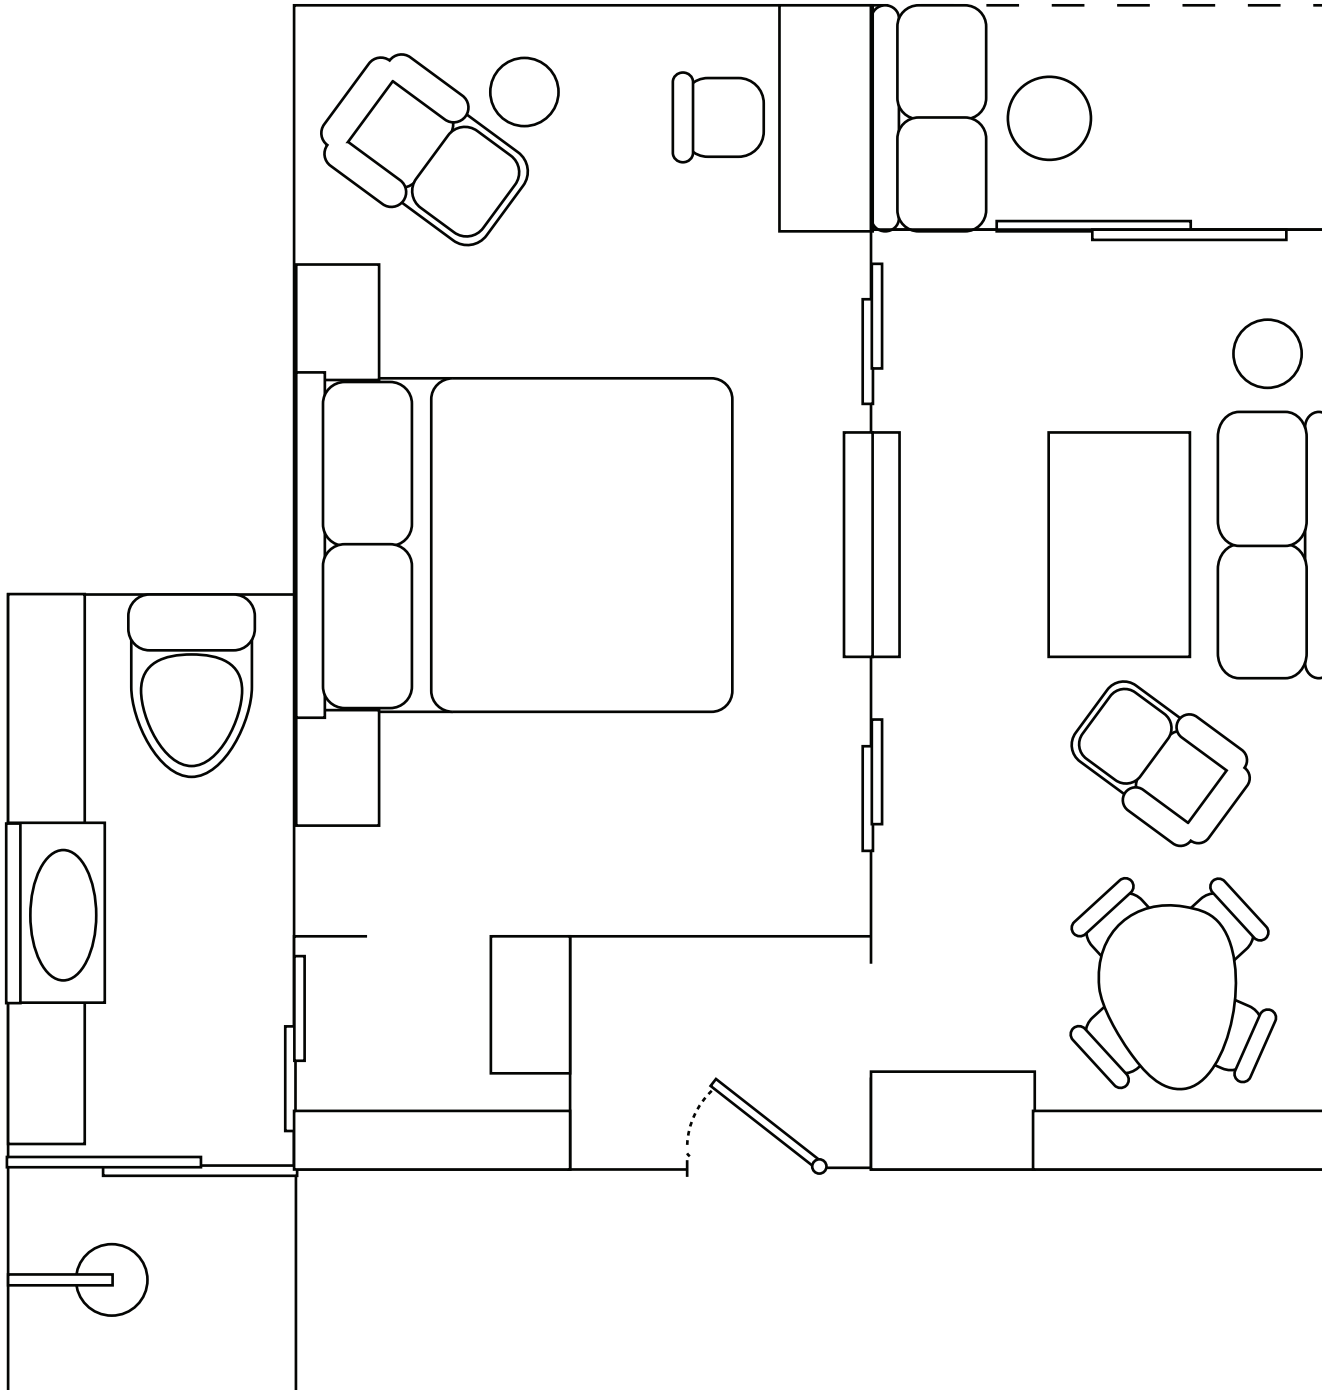

## DELUXE ROOM

TOTAL AVAILABILITY: 242 ROOMS  
SIZE: 32 - 36 SQM

## DELUXE ROOM POOL TERRACE

TOTAL AVAILABILITY: 24 ROOMS  
SIZE: 32 - 36 SQM

**COURTYARD**<sup>®</sup>  
BY MARRIOTT

Bali Seminyak Resort