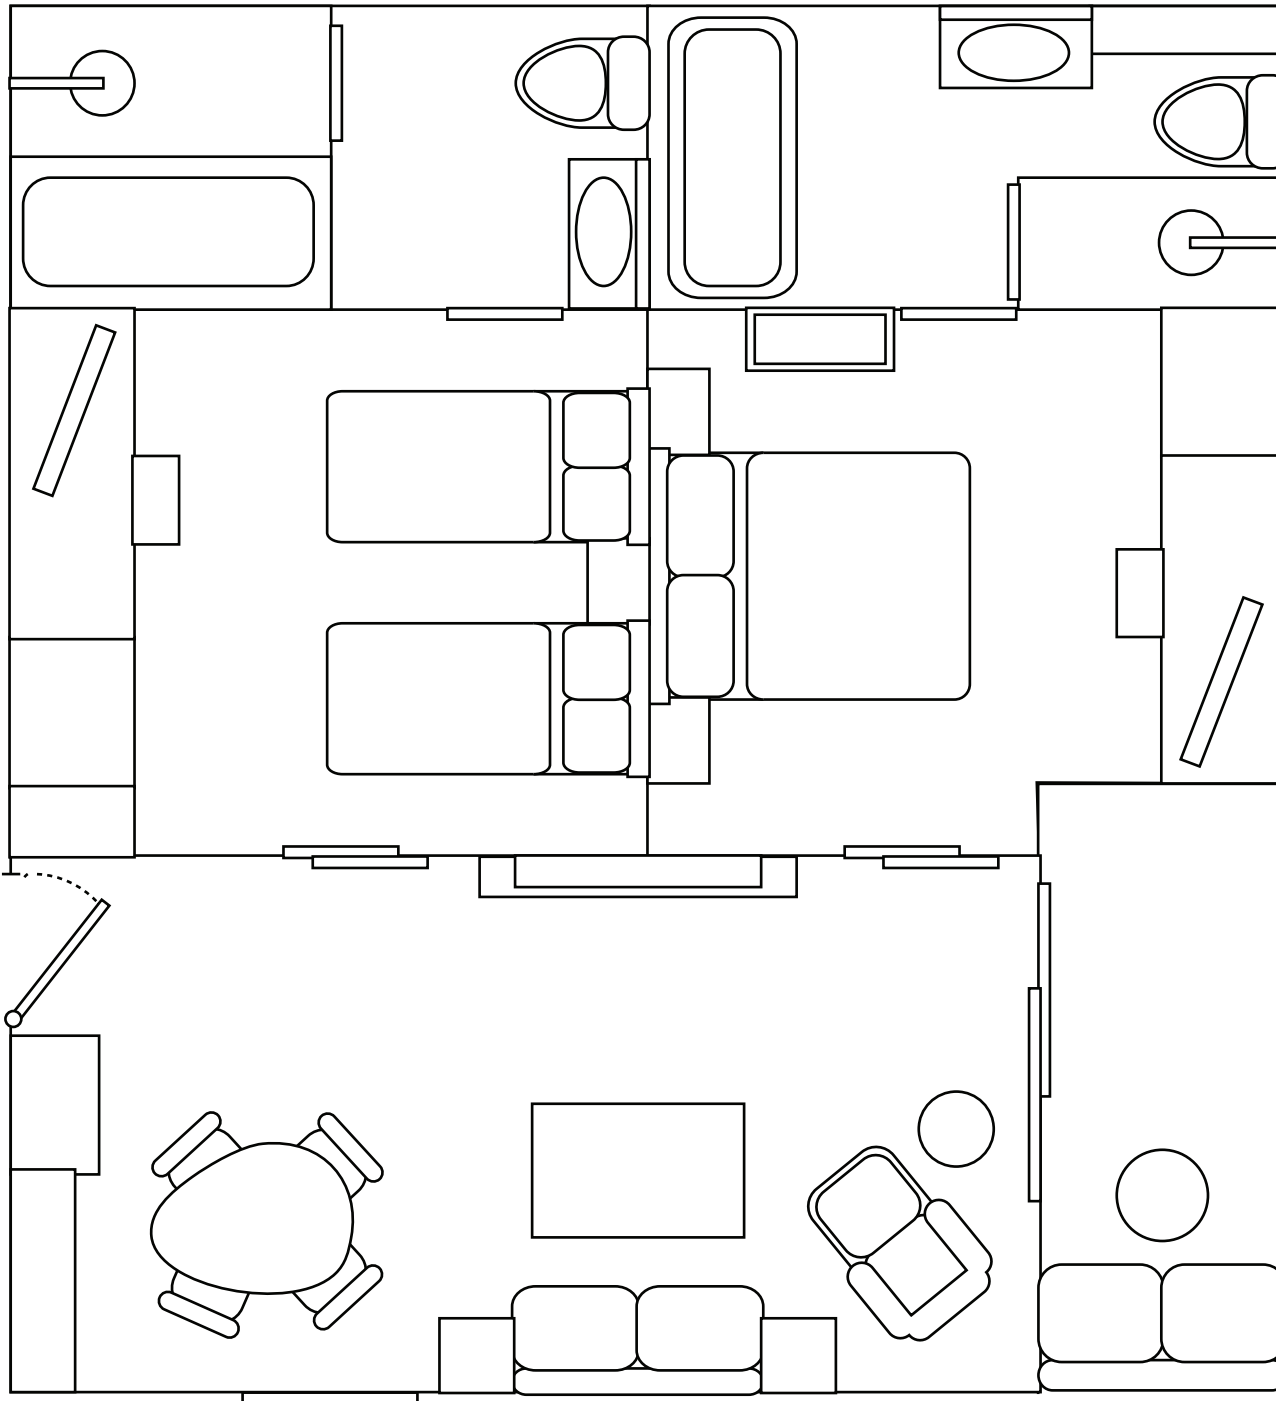

## DELUXE ROOM POOL TERRACE

TOTAL AVAILABILITY: 24 ROOMS  
SIZE: 32 - 36 SQM

**COURTYARD**<sup>®</sup>  
BY MARRIOTT

Bali Seminyak Resort

## ONE BEDROOM SUITE

TOTAL AVAILABILITY: 20 ROOMS  
SIZE: 56 SQM

**COURTYARD**<sup>®</sup>  
BY MARRIOTT

Bali Seminyak Resort

## TWO BEDROOM SUITE

TOTAL AVAILABILITY: 4 ROOMS  
SIZE: 92 SQM

## DELUXE FAMILY ROOM

TOTAL AVAILABILITY: 25 ROOMS  
SIZE: 34 SQM