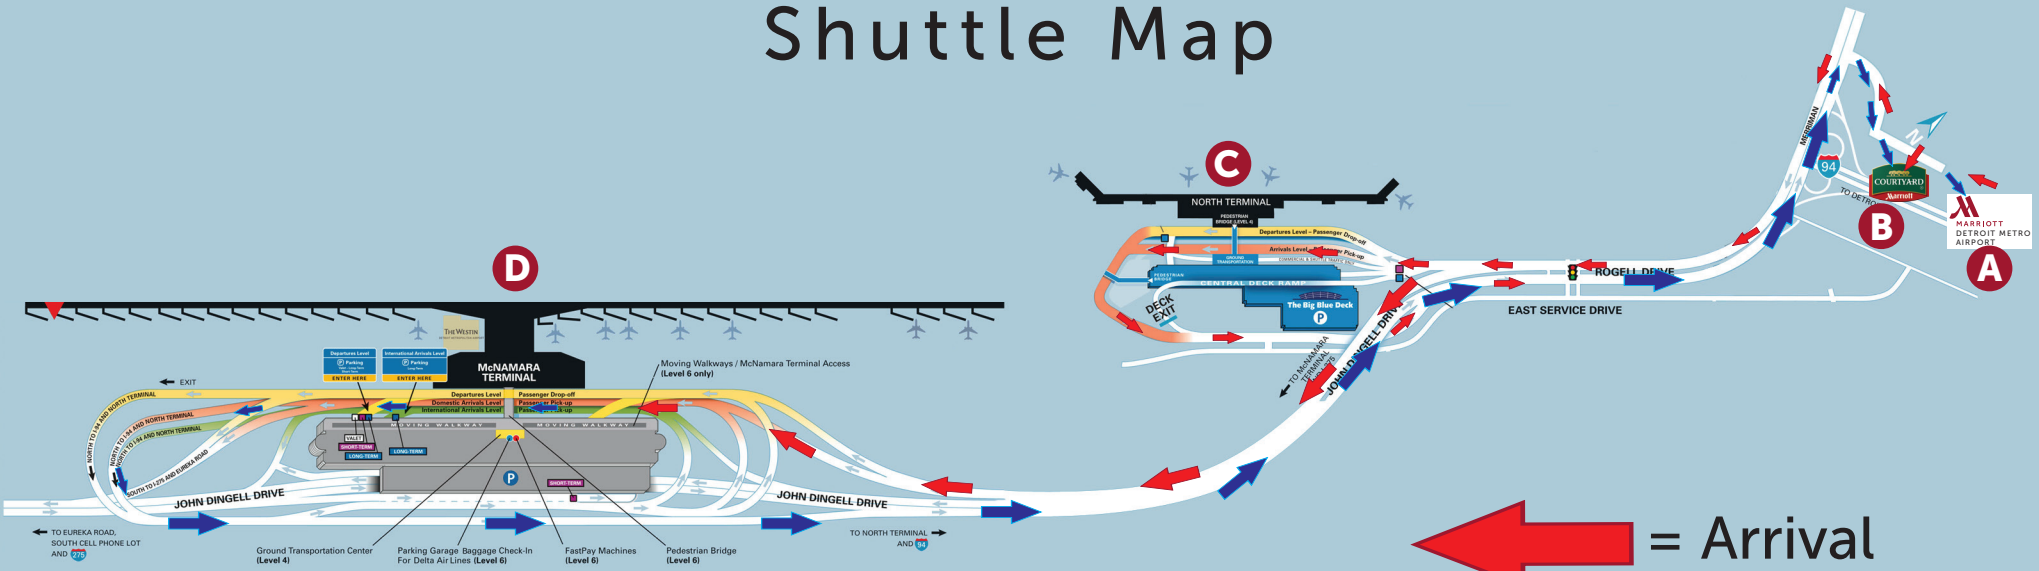

DETROIT METRO AIRPORT Shuttle Map

SHUTTLE ROUTE

- A** Marriott Hotel
- B** Courtyard Marriott
- C** North Terminal
- D** McNamara Terminal
- B** Courtyard Marriott
- A** Marriott Hotel

SHUTTLE SCHEDULE

5:00am - 12:00am | Every 20 minutes
 12:00am - 5:00am | Every 30 minutes

MARRIOTT
 DETROIT METRO
 AIRPORT
 30559 Flynn Dr. | Romulus, MI 48174
 P: 734.729.7555