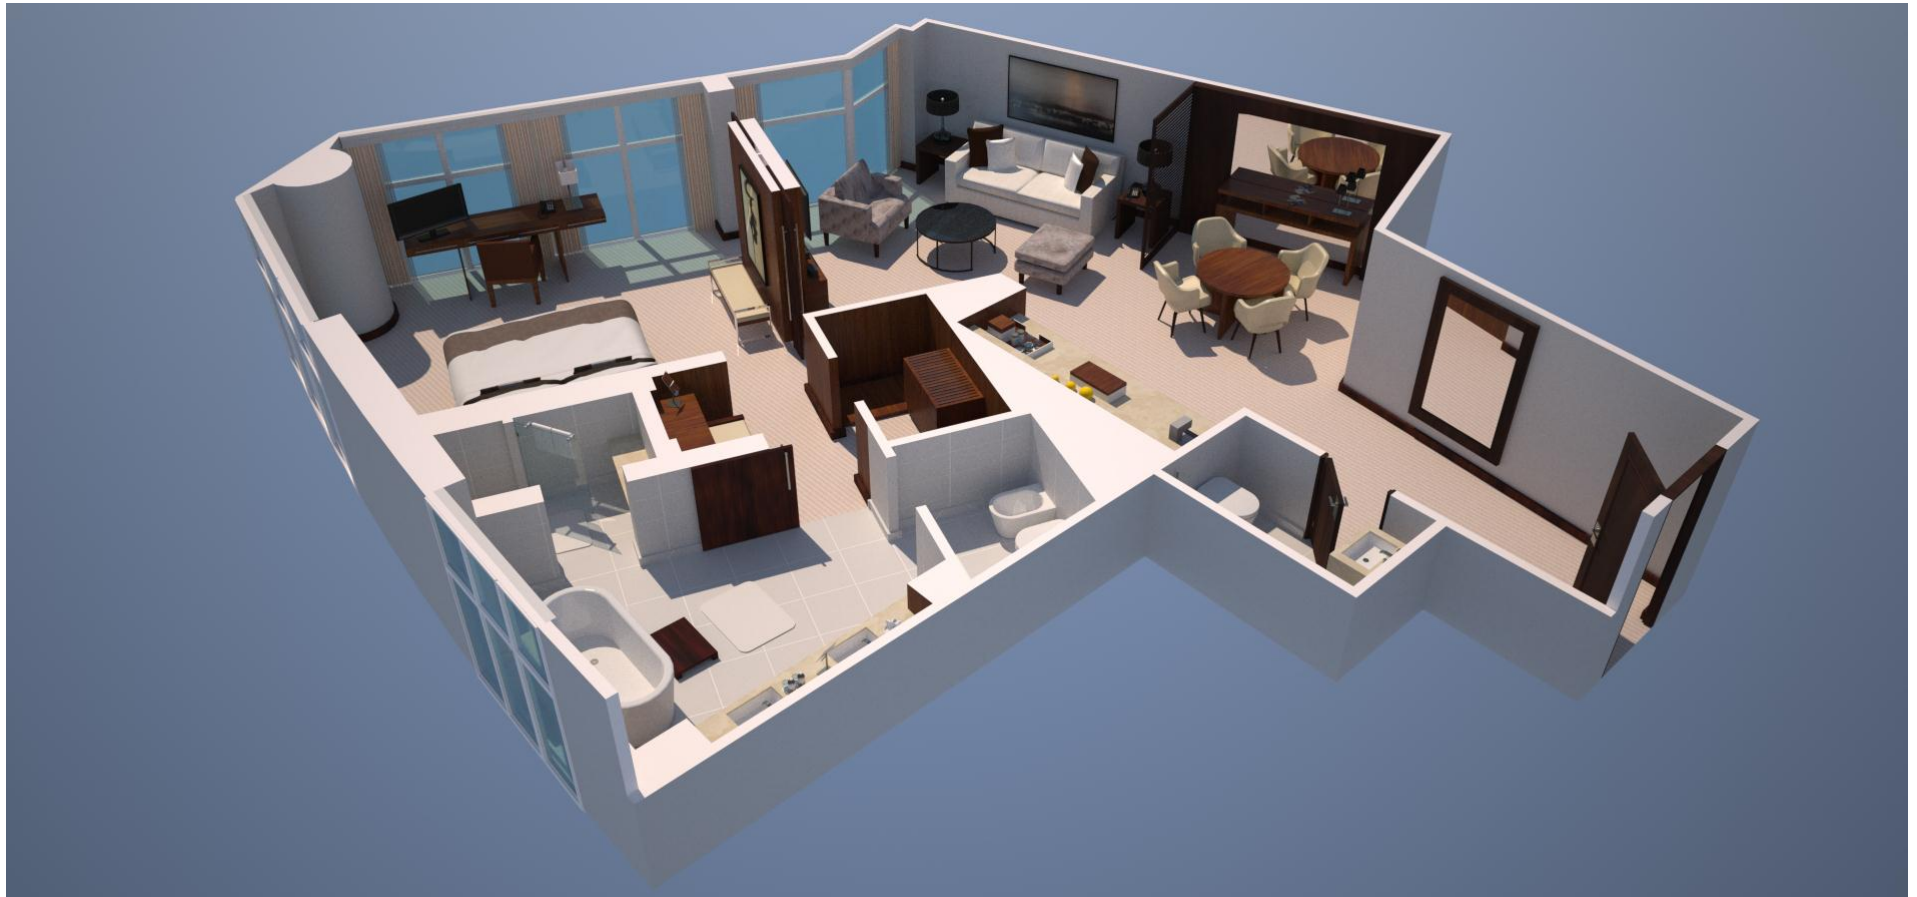

Executive Suite

Room highlights

• 88sqm/947sqft • 1 King Bed • Air-conditioned • 2 Bathrooms • Bathtub and shower separate • Living/sitting area • Living area is separated from bedroom by privacy wall • Walk-in closet • In-room Safe • Desk, writing / work, with ergonomic chair, and electrical outlet • Mini-bar • High speed Internet access • Cable/Satellite TV • Bose Sound System • Ipod Station • Iron and ironing board • Espresso Machine • This room features 24 hour Executive lounge access