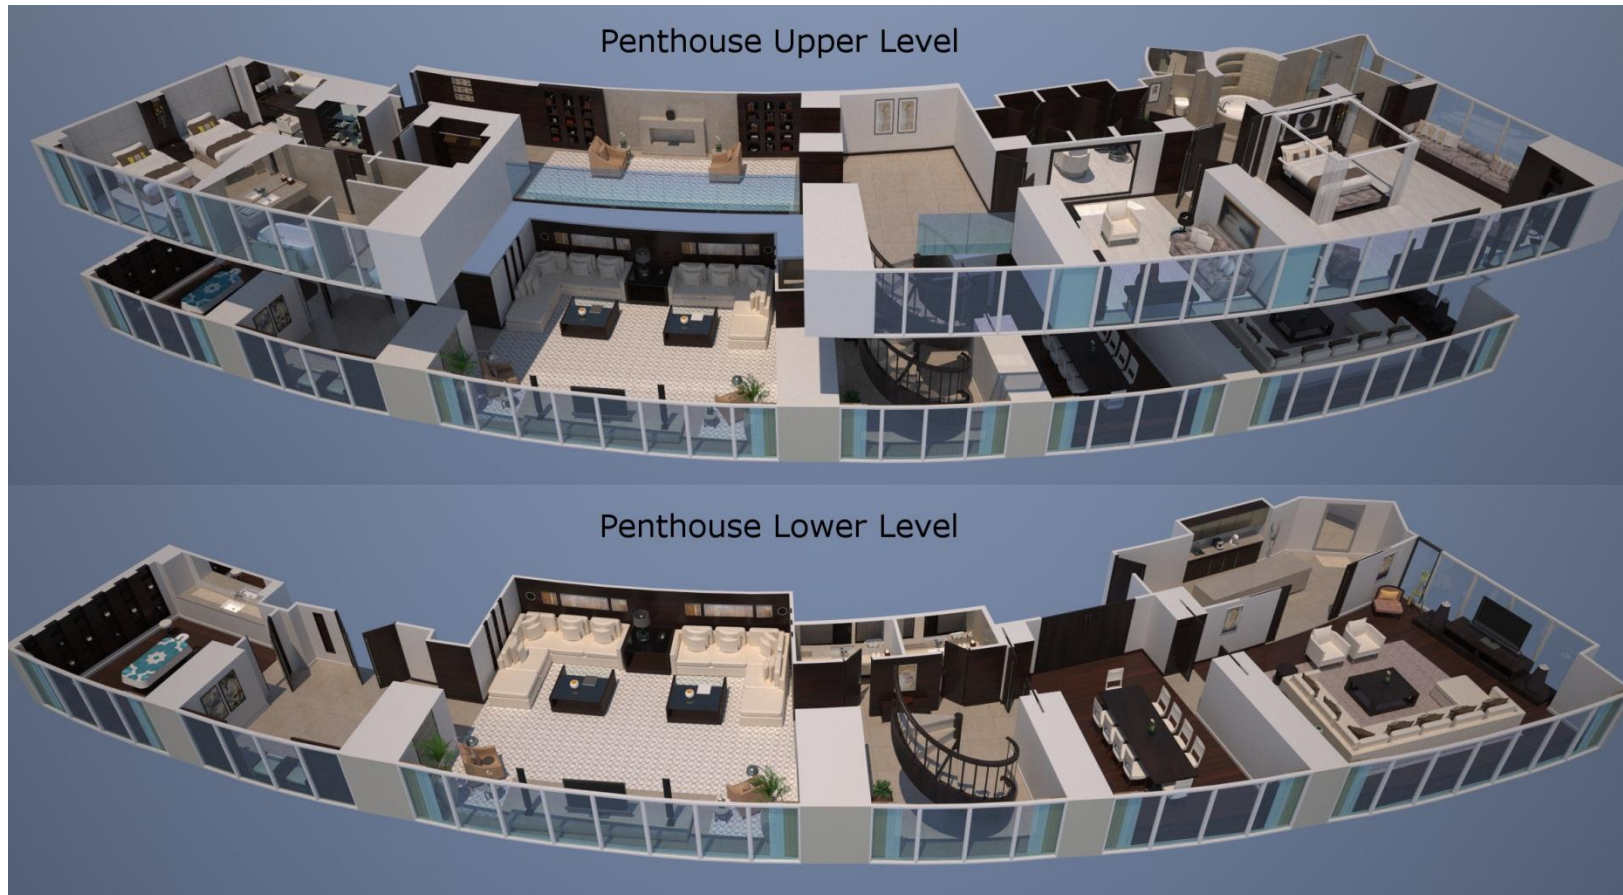

## Penthouse Suite

### Room highlights

- 624sqm/6,717sqft, across two floors
- Room configuration: 1 master bedroom, 1 twin bedroom, 1 living room, 1 kitchenette, 1 study, 1 dining room, 1 majlis foyer area, 1 private Spa room, 3 bathrooms
- Maximum occupancy 6 people per Suite
- Showers with integrated steam sauna
- In-room Spa treatments upon request
- Walk-in wardrobe in the Suite
- Third bedroom on the floor available